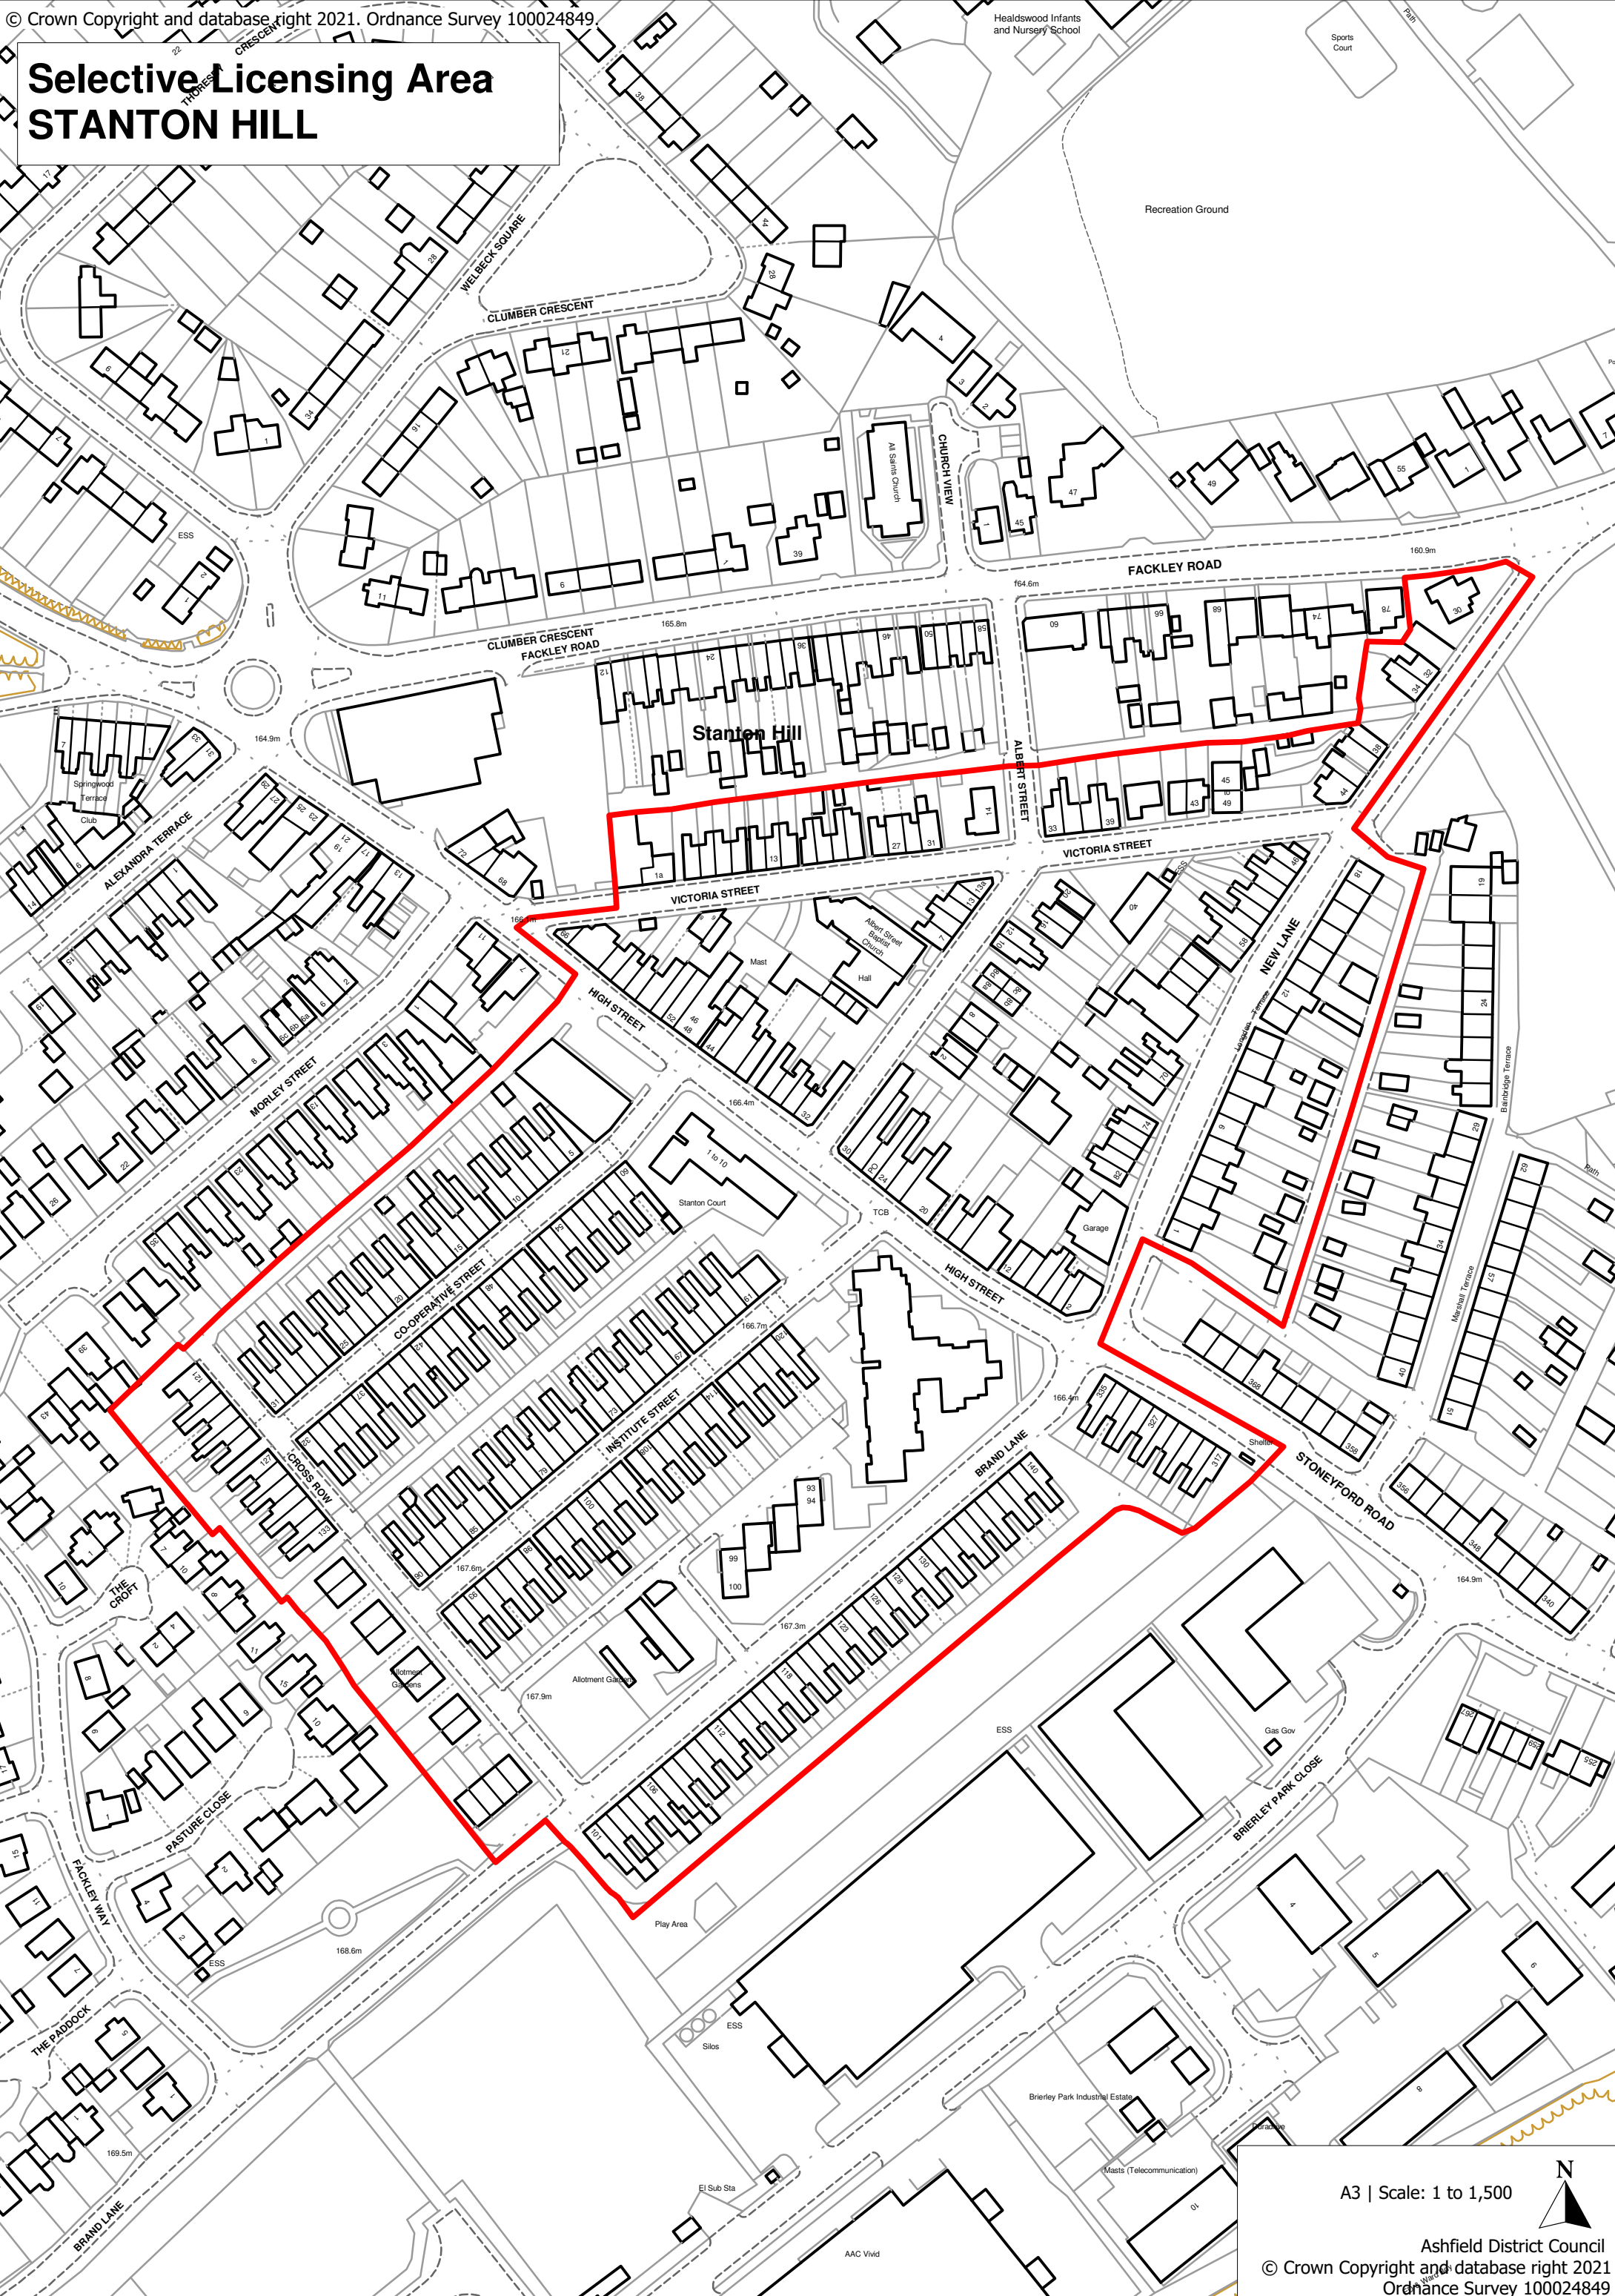

Selective Licensing Area STANTON HILL

A3 | Scale: 1 to 1,500