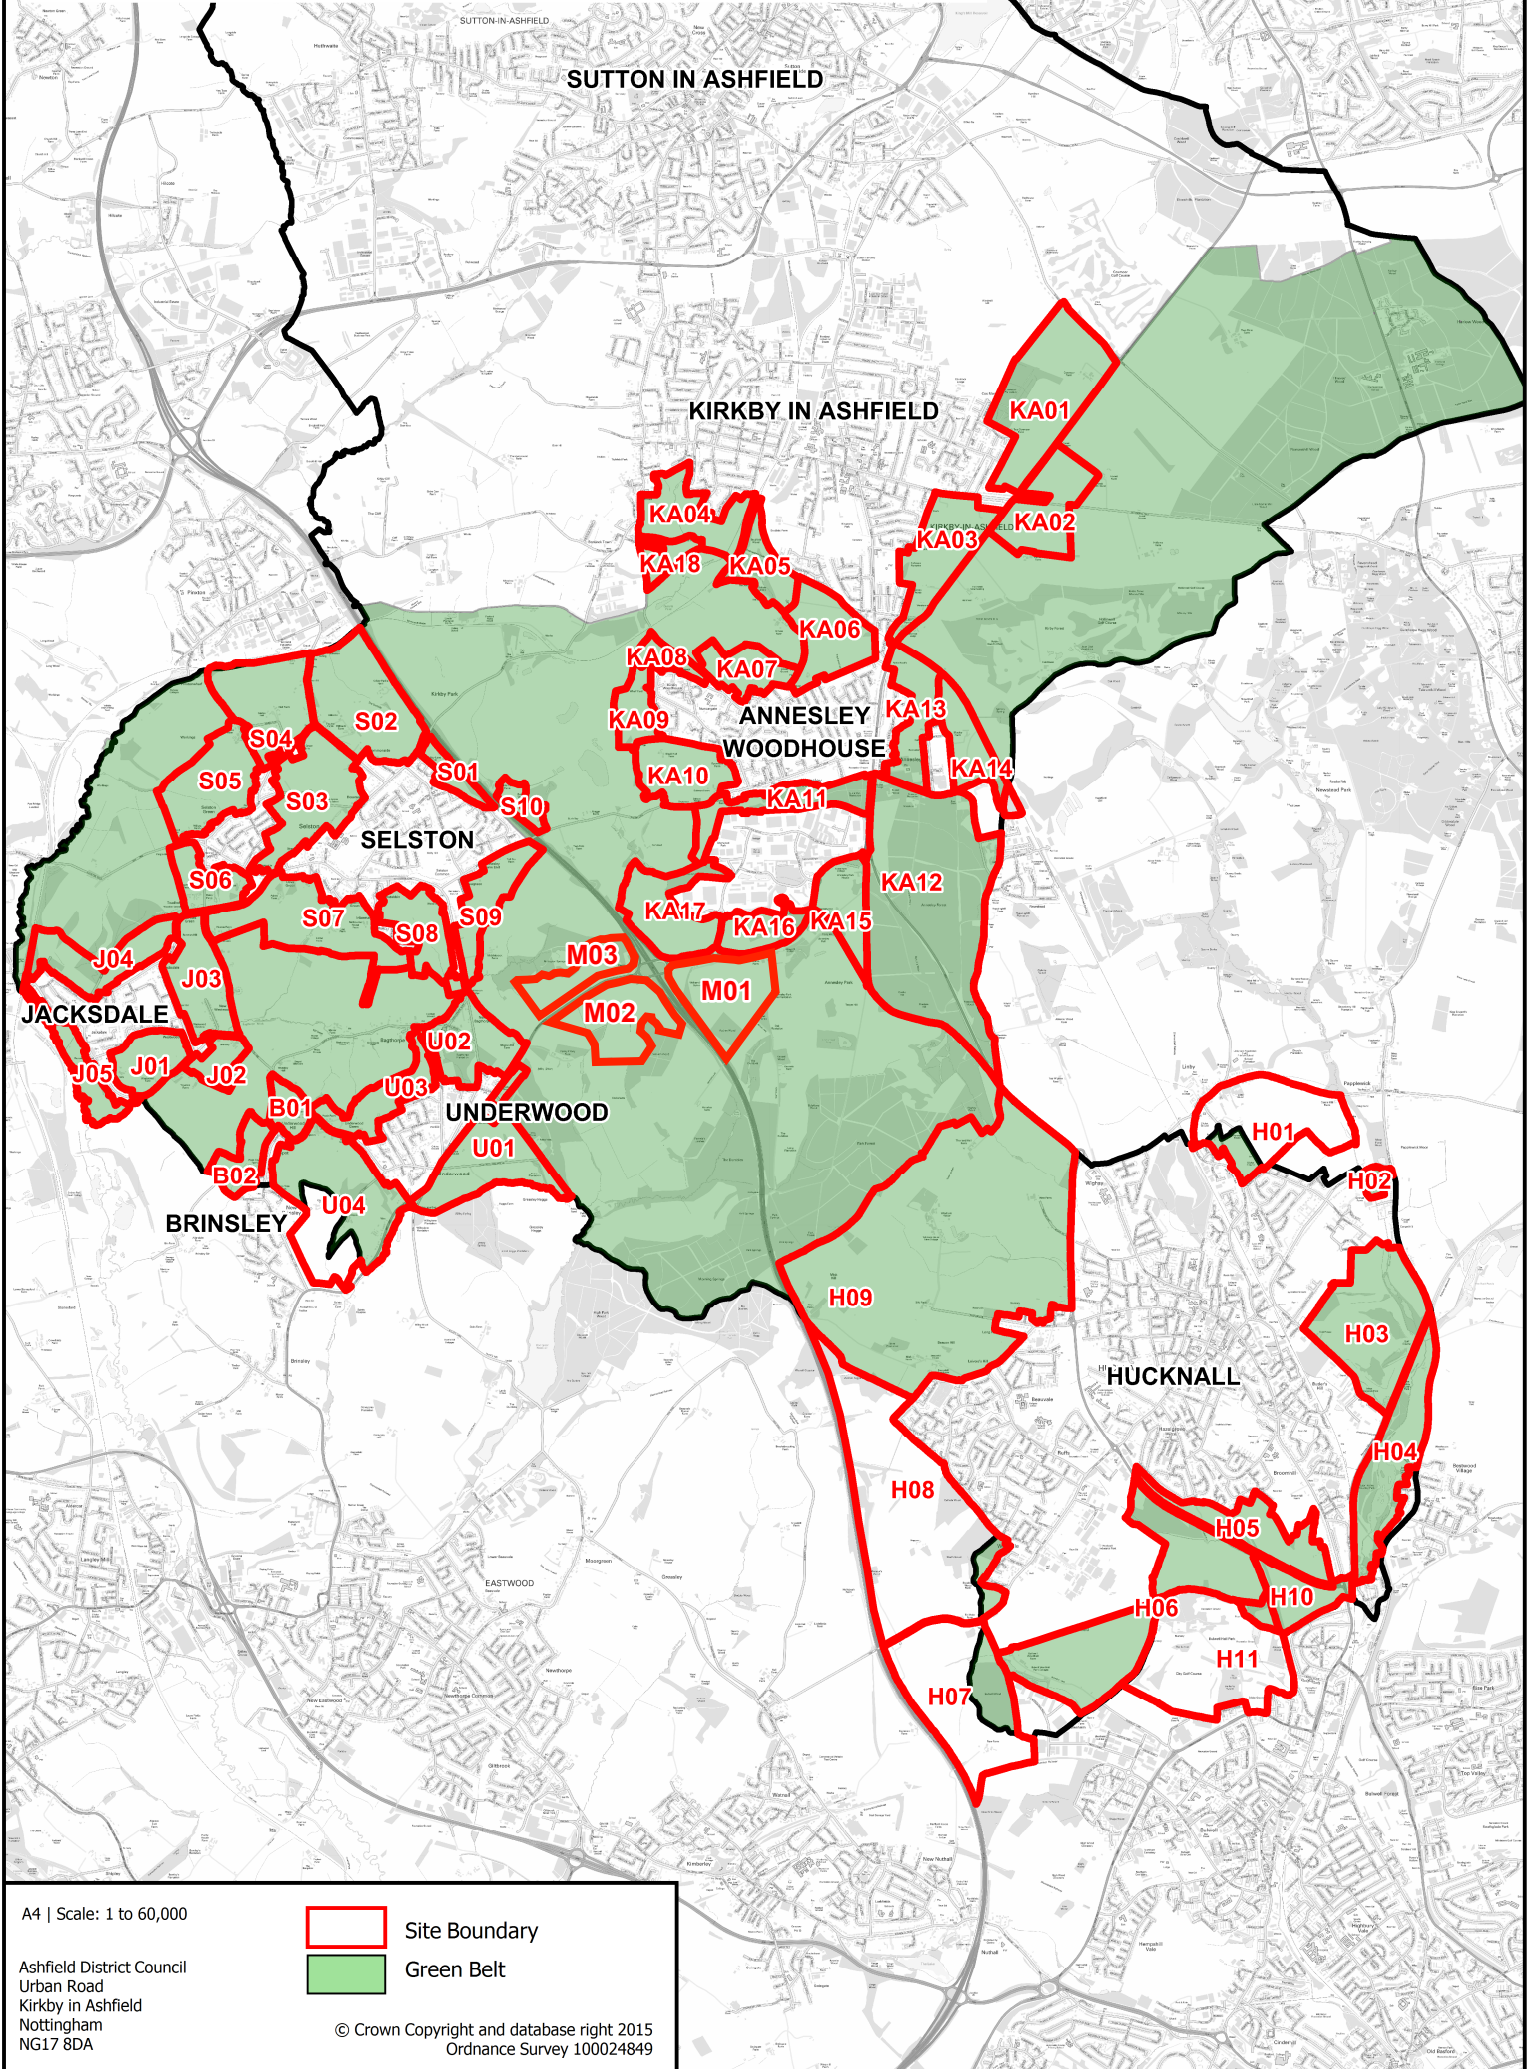

GREEN BELT ASSESSMENT AREAS

A4 | Scale: 1 to 60,000

Ashfield District Council
Urban Road
Kirkby in Ashfield
Nottingham
NG17 8DA

Site Boundary

Green Belt