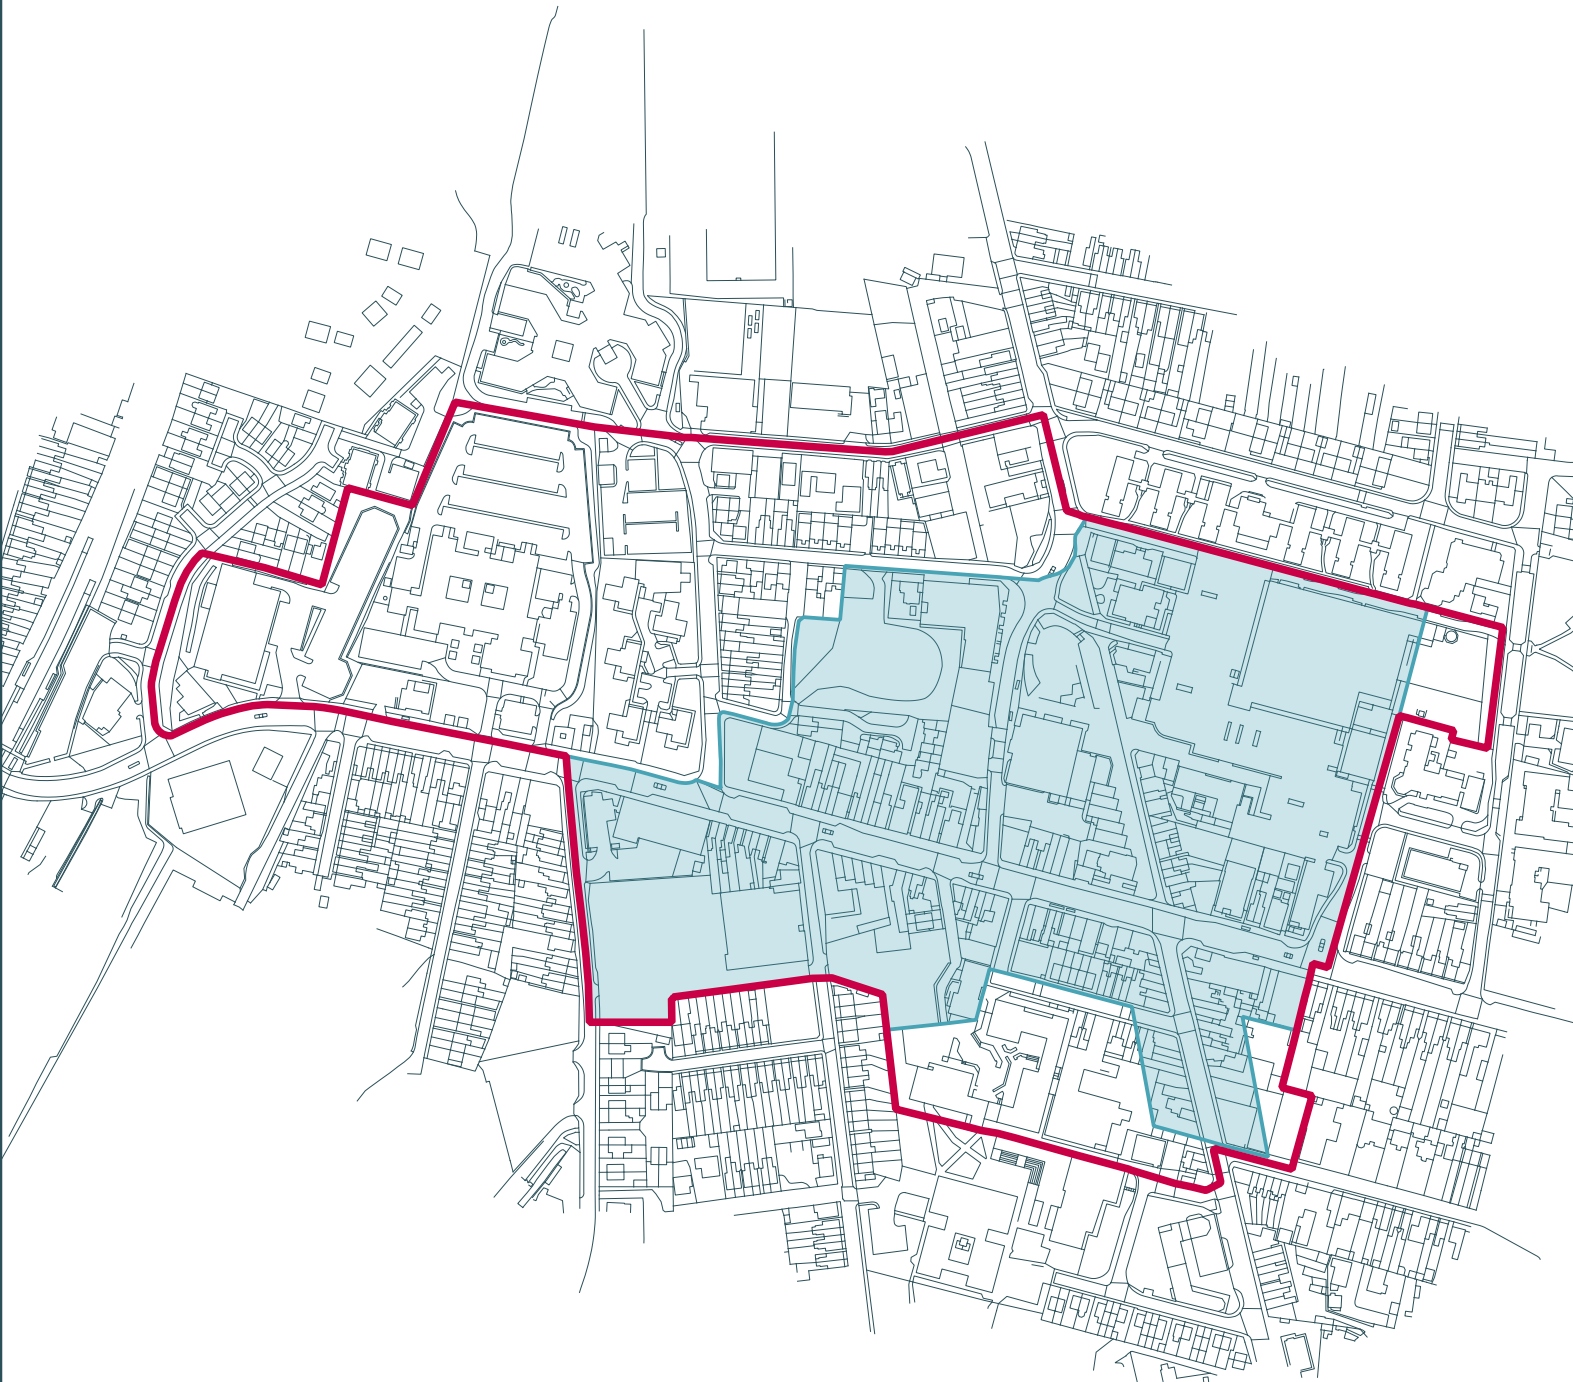

Sutton-in-Ashfield Proposed Boundaries

-  Proposed Town Centre Boundary
-  Proposed Primary Shopping Area

Scale: 1: 5,000

Contains OS data © Crown copyright [and
database right] [2023]

Kirkby-in-Ashfield Proposed Boundaries

-  Proposed Town Centre Boundary
-  Proposed Primary Shopping Area

Scale: 1: 4,000

Contains OS data © Crown copyright [and database right] [2023]

Hucknall Proposed Boundaries

-  Proposed Town Centre Boundary
-  Proposed Primary Shopping Area

Scale: 1: 4,000

Contains OS data © Crown copyright [and
database right] [2023]