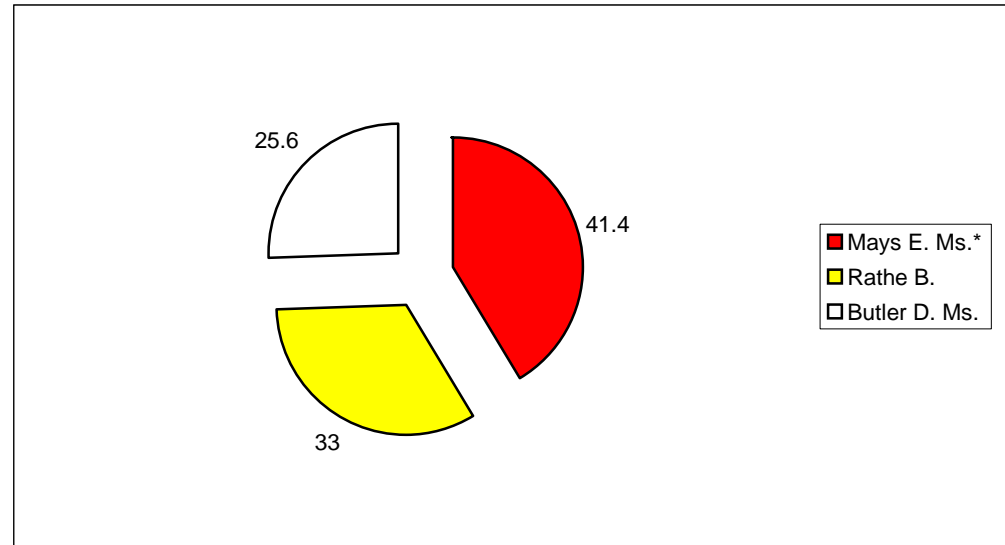

Summary

Electorate	7443
Turnout %	39.3
Seats	3

Jacksdale

			Vote	Share %
■ Mays E. Ms.*	Lab	Elected	412	41.4
■ Rathe B.	LD	Not elected	329	33
Butler D. Ms.	Selston	Not elected	255	25.6

Summary

Electorate	2409
Turnout %	39.9
Seats	1