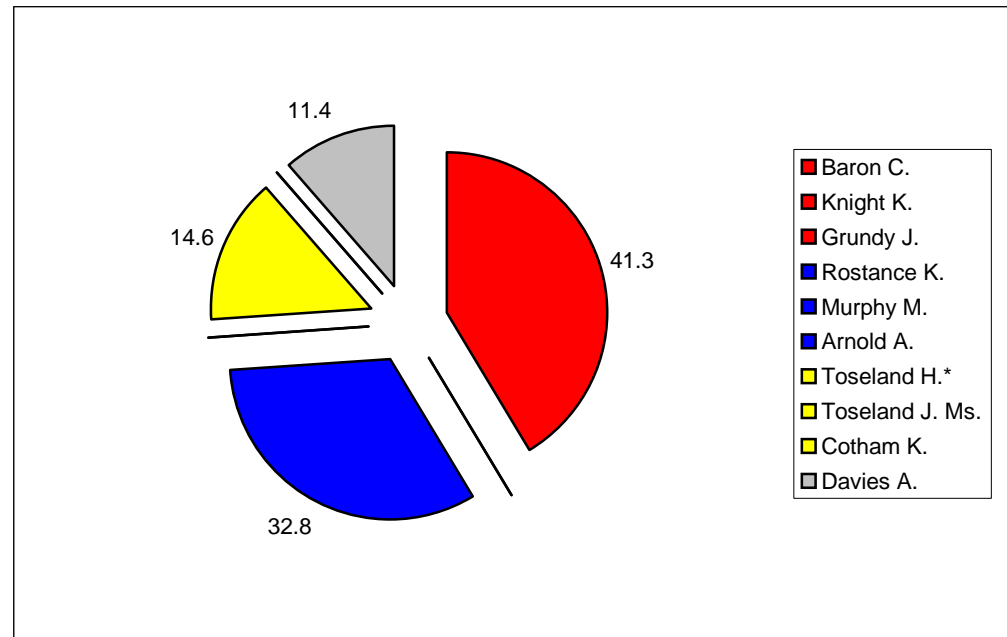

Hucknall West

			Vote	Share %
Baron C. Knight K. Grundy J.	Lab	Elected	1,277	41.3
	Lab	Elected	1,198	
	Lab	Elected	1,169	
Rostance K. Murphy M. Arnold A.	Con	Not elected	1,013	32.8
	Con	Not elected	918	
	Con	Not elected	795	
	LD	Not elected	450	14.6
Toseland H.* Toseland J. Ms. Cotham K.	LD	Not elected	420	
	LD	Not elected	373	
	Ind	Not elected	351	11.4

Summary

Electorate	7443
Turnout %	39.3
Seats	3