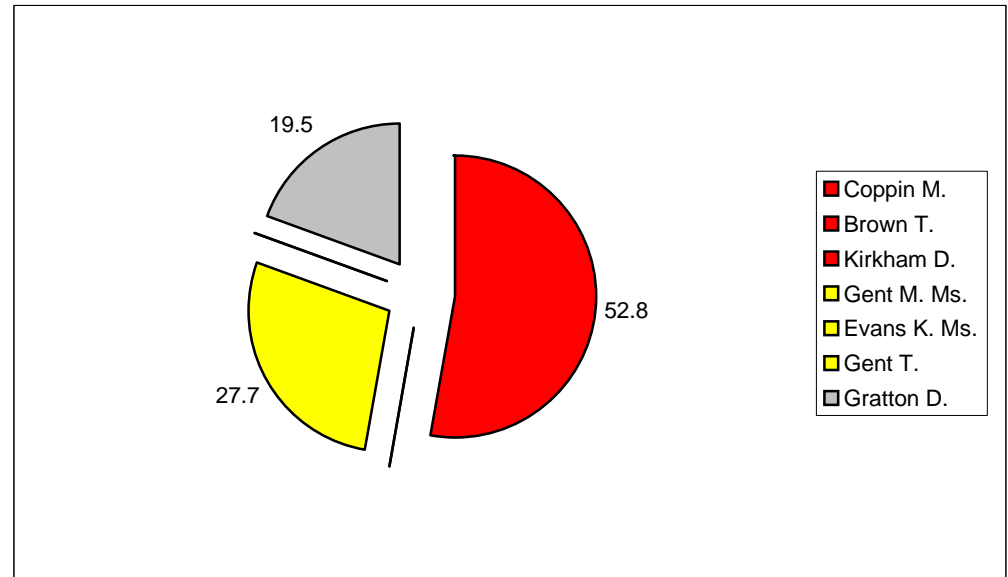

Sutton-In-Ashfield Central

			Vote	Share %
Coppin M.	Lab	Elected	1,583	52.8
Brown T.	Lab	Elected	1,425	
Kirkham D.	Lab	Elected	1,281	
Gent M. Ms.	LD	Not elected	831	27.7
Evans K. Ms.	LD	Not elected	805	
Gent T.	LD	Not elected	705	
Gratton D.	Ind	Not elected	583	19.5
Summary				
Electorate			8558	
Turnout %			34.7	
Seats			3