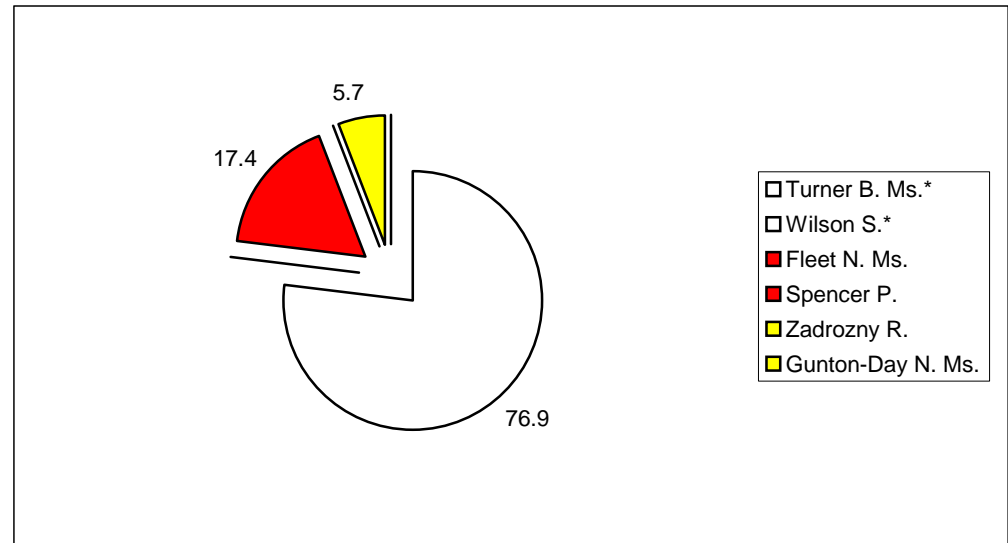

Selston

			Vote	Share %
Turner B. Ms.*	Selston	Elected	1,678	76.9
Wilson S.*	Selston	Elected	1,463	
Fleet N. Ms.	Lab	Not elected	380	17.4
Spencer P.	Lab	Not elected	347	
Zadrozny R.	LD	Not elected	124	5.7
Gunton-Day N. Ms.	LD	Not elected	95	
Summary				
Electorate			5164	
Turnout %			43.3	
Seats			2