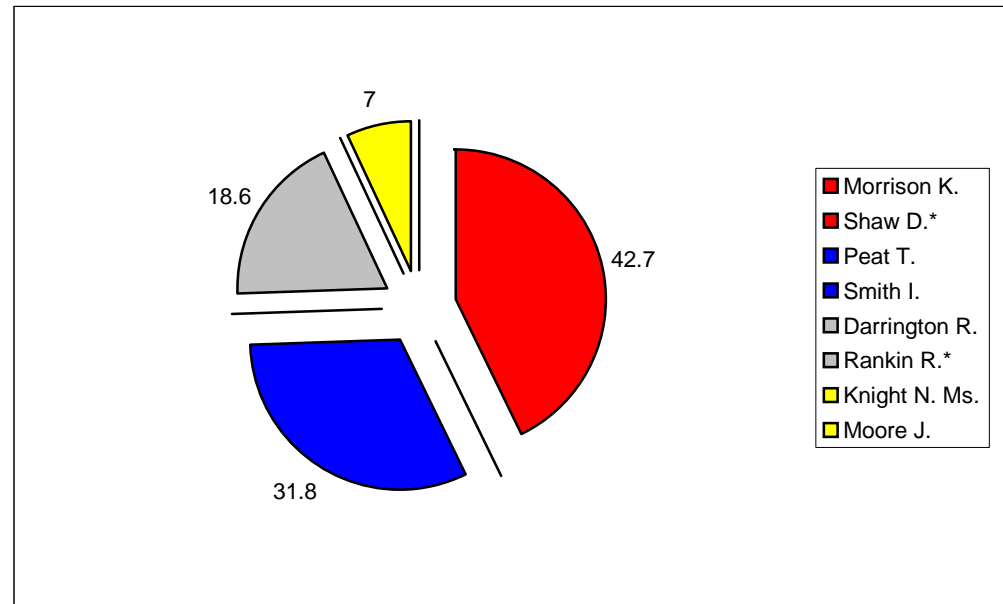

Hucknall East

			Vote	Share %
█ Morrison K.	Lab	Elected	928	42.7
█ Shaw D.*	Lab	Elected	882	
█ Peat T.	Con	Not elected	690	31.8
█ Smith I.	Con	Not elected	616	
█ Darrington R.	Ind	Not elected	403	18.6
█ Rankin R.*	Ind	Not elected	309	
█ Knight N. Ms.	LD	Not elected	151	7
█ Moore J.	LD	Not elected	85	
Summary				
Electorate			5867	
Turnout %			36.7	
Seats			2