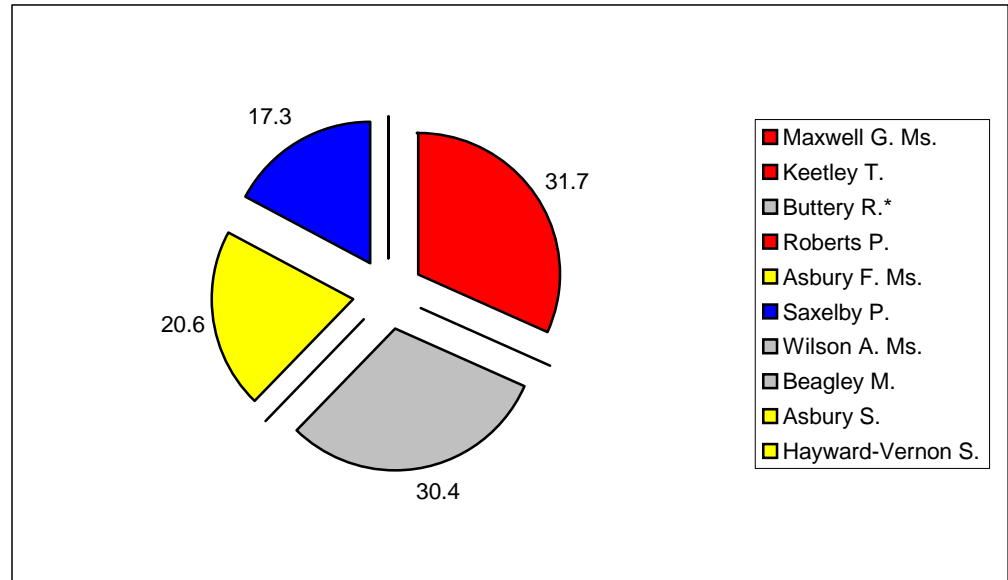

Summary

Electorate	8307
Turnout %	41.6
Seats	3

Sutton-In-Ashfield West

			Vote	Share %
■ Maxwell G. Ms.	Lab	Elected	1,215	31.7
■ Keetley T.	Lab	Elected	1,197	
■ Buttery R.*	Ind	Elected	1,167	30.4
■ Roberts P.	Lab	Not elected	1,120	
■ Asbury F. Ms.	LD	Not elected	788	20.6
■ Saxelby P.	Con	Not elected	664	17.3
■ Wilson A. Ms.	Ind	Not elected	645	
■ Beagley M.	Ind	Not elected	560	
■ Asbury S.	LD	Not elected	551	
■ Hayward-Vernon S.	LD	Not elected	483	

Summary

Electorate	8843
Turnout %	37.3
Seats	3

Underwood

			Vote	Share %
■ Sears-Piccavey R.*	LD	Elected	497	48.3
■ Mays S.	Lab	Not elected	282	27.4
■ Green B.	Selston	Not elected	251	24.4

Summary

Electorate	2374
Turnout %	44.6
Seats	1