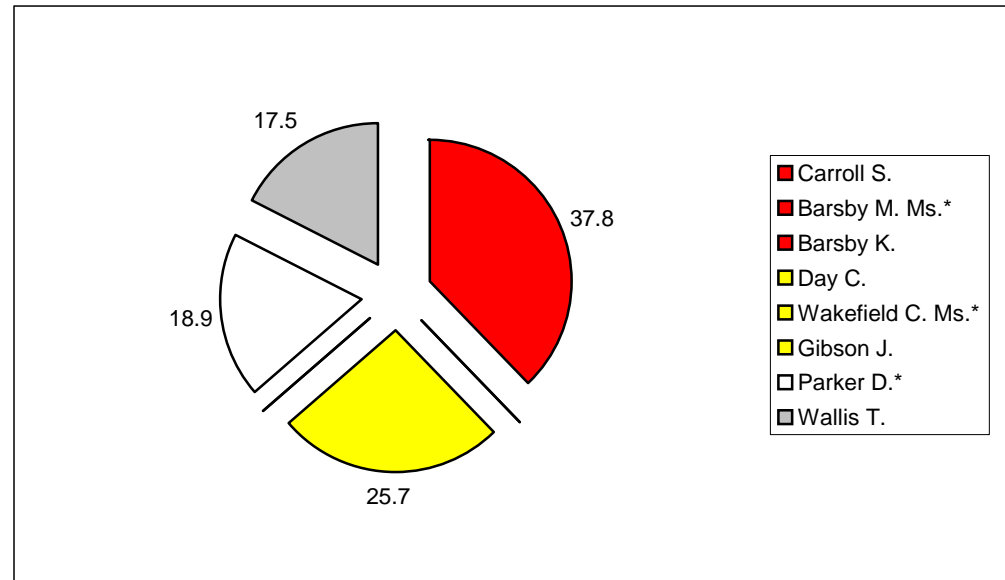

Sutton-In-Ashfield East

			Vote	Share %
█ Carroll S.	Lab	Elected	1,443	37.8
█ Barsby M. Ms.*	Lab	Elected	1,335	
█ Barsby K.	Lab	Elected	1,275	
█ Day C.	LD	Not elected	981	25.7
█ Wakefield C. Ms.*	LD	Not elected	934	
█ Gibson J.	LD	Not elected	928	
█ Parker D.*	Sutt Ind Grp	Not elected	722	18.9
█ Wallis T.	Ind	Not elected	667	17.5

Summary

Electorate	9072
Turnout %	36.3
Seats	3