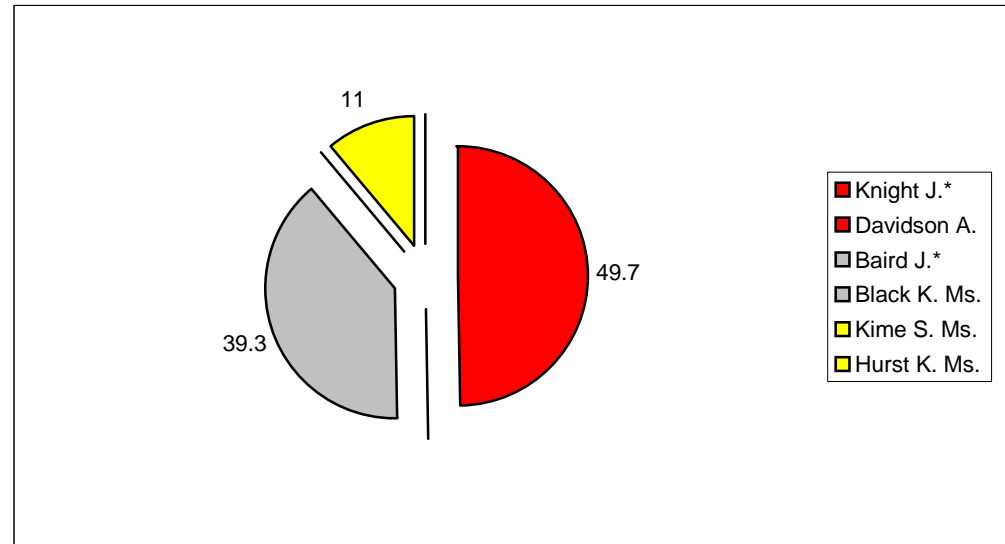

Summary

Electorate	5162
Turnout %	35.3
Seats	2