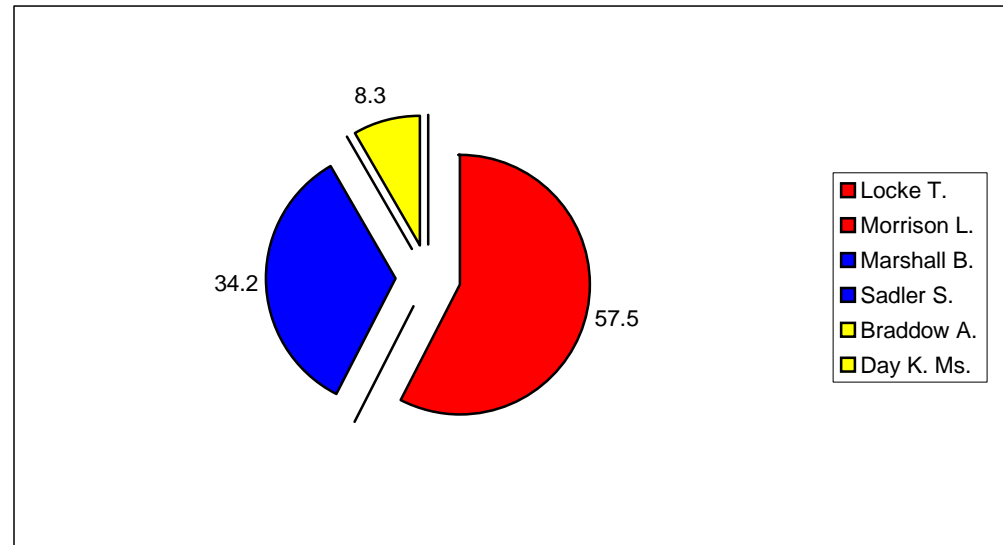

Hucknall Central

			Vote	Share %
█ Locke T.	Lab	Elected	1,281	57.5
█ Morrison L.	Lab	Elected	1,161	
█ Marshall B.	Con	Not elected	763	34.2
█ Sadler S.	Con	Not elected	694	
█ Braddow A.	LD	Not elected	184	8.3
█ Day K. Ms.	LD	Not elected	142	
Summary				
Electorate			5587	
Turnout %			40.4	
Seats			2	