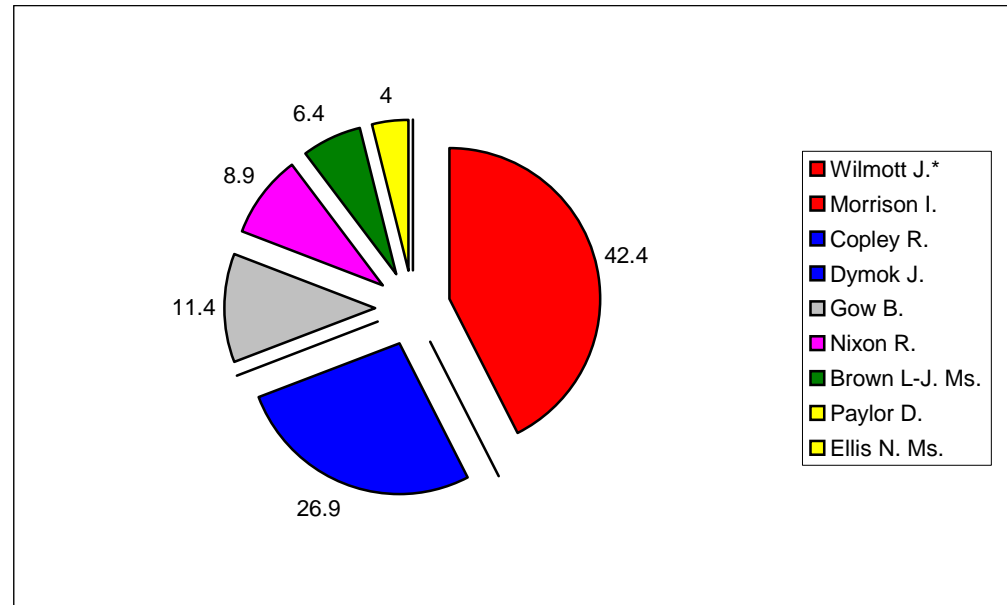

Hucknall North

■	Wilmott J.*
■	Morrison I.
■	Copley R.
■	Dymok J.
■	Gow B.
■	Nixon R.
■	Brown L-J. Ms.
■	Paylor D.
■	Ellis N. Ms.

Summary

Electorate	5257
Turnout %	43.2
Seats	2

			Vote	Share %
Lab	Elected		1,075	42.4
Lab	Elected		1,012	
Con	Not elected		682	26.9
Con	Not elected		643	
Ind	Not elected		289	11.4
UKIP	Not elected		225	8.9
Green	Not elected		163	6.4
LD	Not elected		101	4
LD	Not elected		90