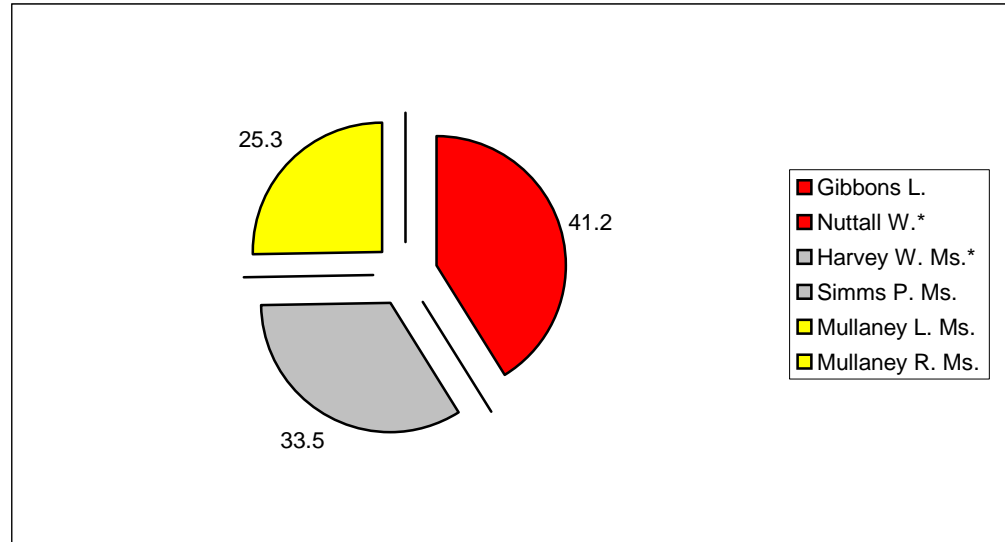

Kirkby In Ashfield East

			Vote	Share %
■ Gibbons L.	Lab	Elected	661	41.2
■ Nuttall W.*	Lab	Elected	626	
■ Harvey W. Ms.*	Ind	Not elected	538	33.5
■ Simms P. Ms.	Ind	Not elected	414	
■ Mullaney L. Ms.	LD	Not elected	407	25.3
■ Mullaney R. Ms.	LD	Not elected	361	

Summary

Electorate	4789
Turnout %	34.5
Seats	2