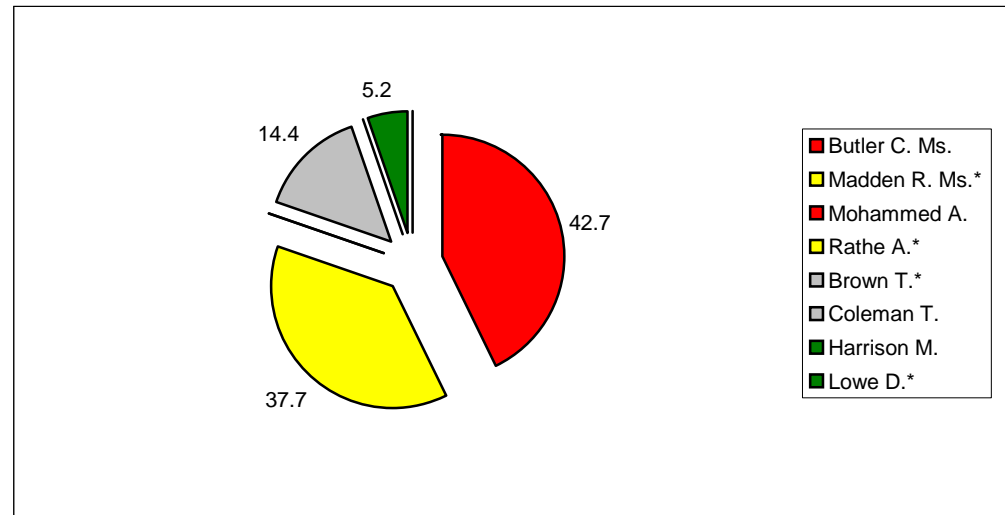

Summary

Electorate	5447
Turnout %	47
Seats	2