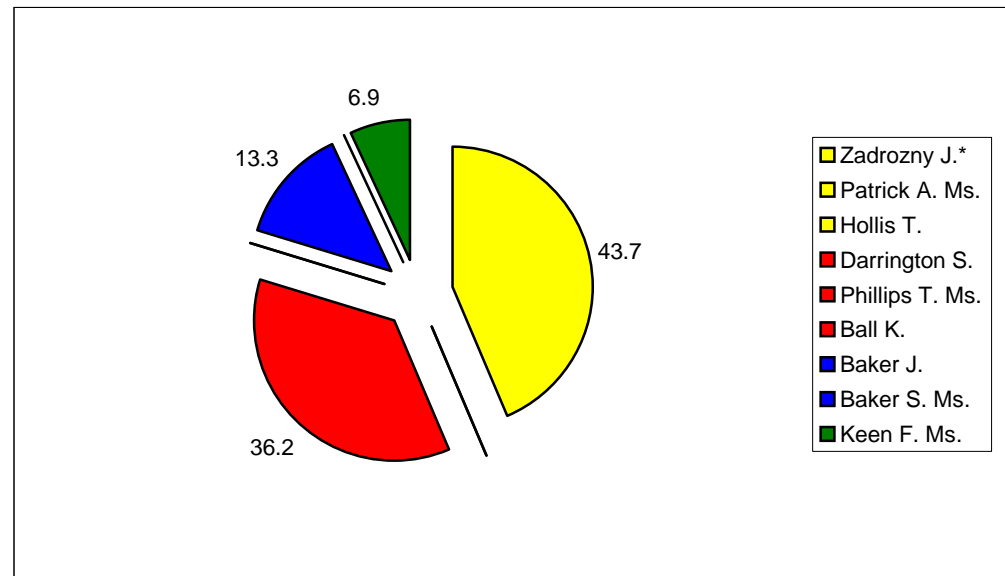

Summary

Electorate	8307
Turnout %	41.6
Seats	3