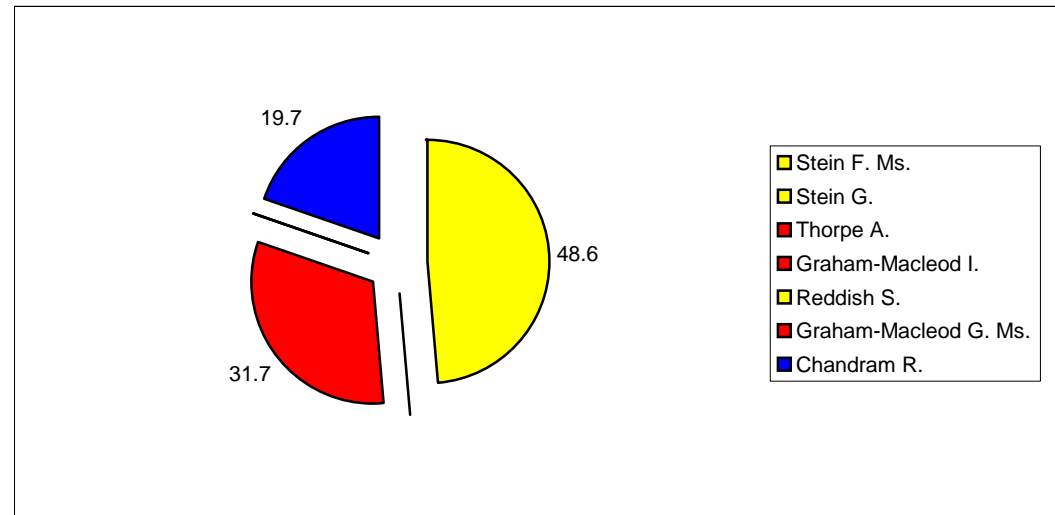

Summary

Electorate	8324
Turnout %	49
Seats	3