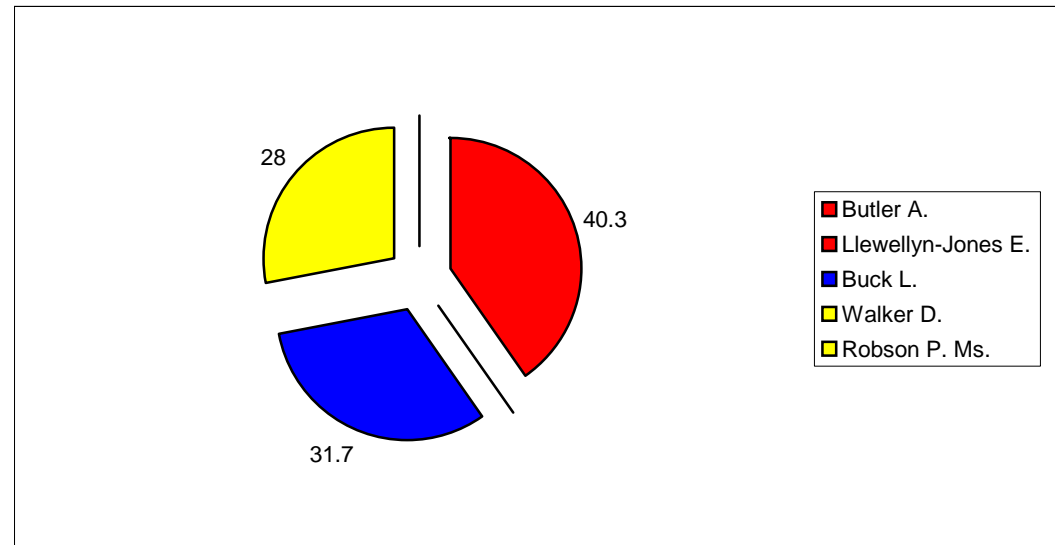

Summary

Electorate	4606
Turnout %	47
Seats	2