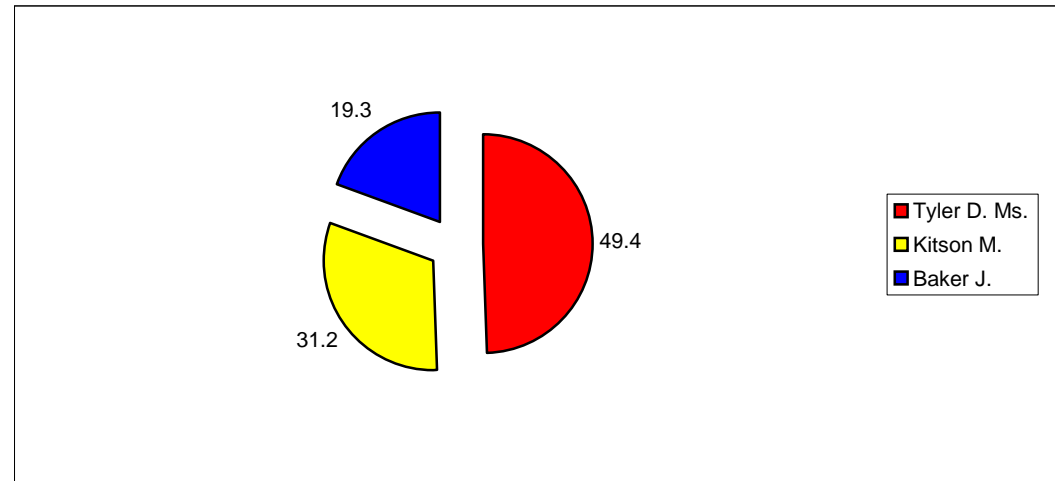

Jacksdale

- **Tyler D. Ms.**
- **Kitson M.**
- **Baker J.**

			Vote	Share %
Lab	Elected		573	49.4
Lib/SDP	Not elected		362	31.2
Con	Not elected		224	19.3

Summary

Electorate	2518
Turnout %	47
Seats	1