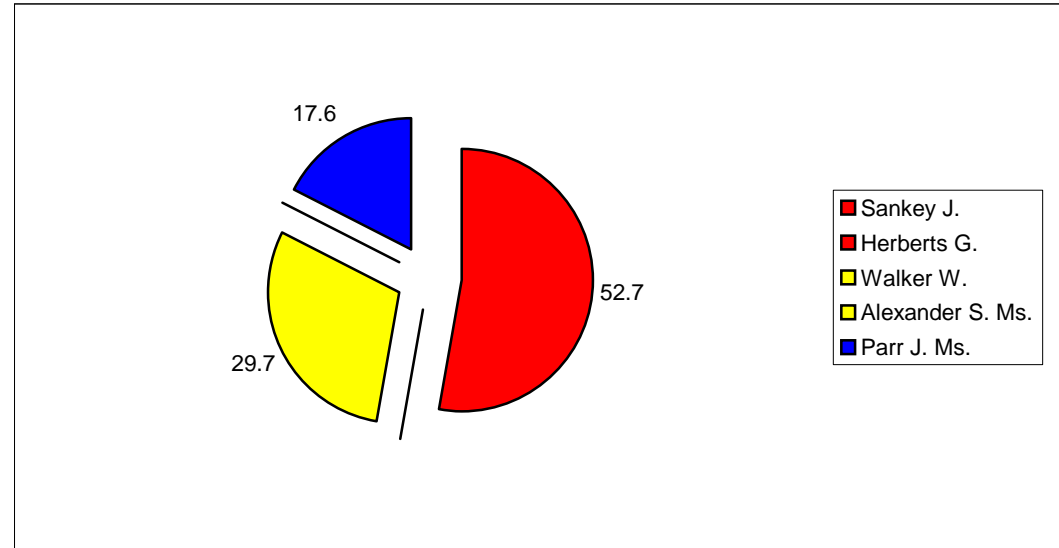

Kirkby East

			Vote	Share %
■ Sankey J.	Lab	Elected	881	52.7
■ Herberts G.	Lab	Elected	789	
■ Walker W.	Lib/SDP	Not elected	496	29.7
■ Alexander S. Ms.	Lib/SDP	Not elected	478	
■ Parr J. Ms.	Con	Not elected	295	17.6

Summary

Electorate	4566
Turnout %	37.7
Seats	2