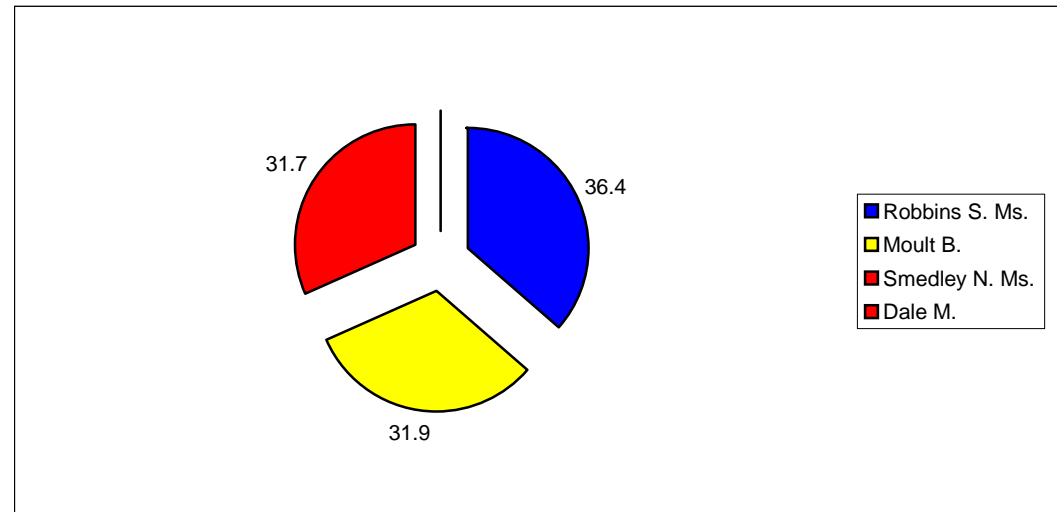

Summary

Electorate	5760
Turnout %	50.7
Seats	2

Hucknall West

			Vote	Share %
■ Robbins S. Ms. ■ Moult B.	Con	Elected	1,425	36.4
	Lib/SDP	Elected	1,247	31.9
■ Smedley N. Ms. ■ Dale M.	Lab	Not elected	1,243	31.7
	Lab	Not elected	1,108	

Summary

Electorate	6,741
Turnout %	47.7
Seats	2

Jacksdale

- **Tyler D. Ms.**
- **Kitson M.**
- **Baker J.**

			Vote	Share %
Lab	Elected		573	49.4
Lib/SDP	Not elected		362	31.2
Con	Not elected		224	19.3

Summary