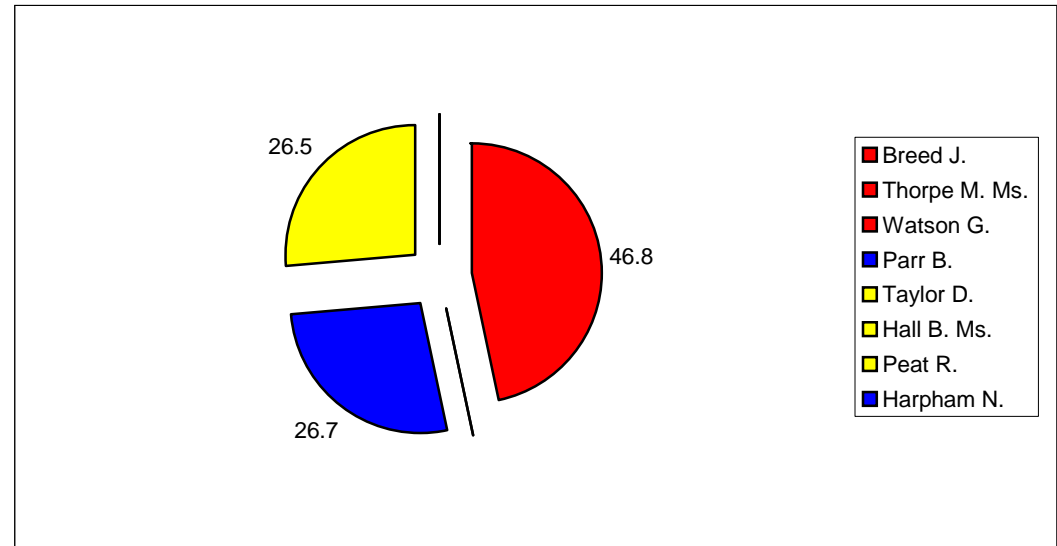

Summary

Electorate	7796
Turnout %	46.3
Seats	3