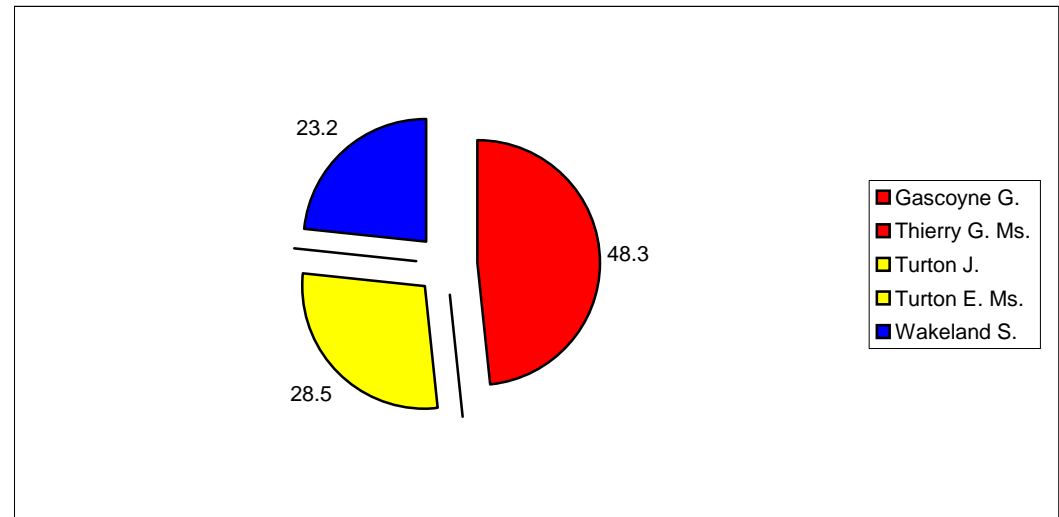

Summary

Electorate	4668
Turnout %	44.9
Seats	2