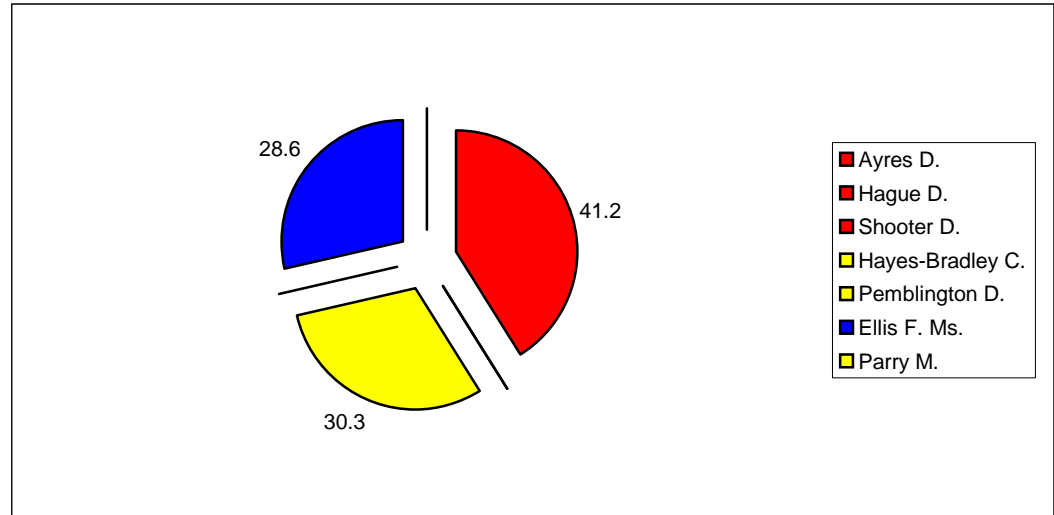

Summary

Electorate	7796
Turnout %	46.3
Seats	3

Sutton-In-Ashfield West

			Vote	Share %
■ Ayres D.	Lab	Elected	1,728	41.2
■ Hague D.	Lab	Elected	1,538	
■ Shooter D.	Lab	Elected	1,497	
■ Hayes-Bradley C.	Lib/SDP	Not elected	1,270	30.3
■ Pembrington D.	Lib/SDP	Not elected	1,204	
■ Ellis F. Ms.	Con	Not elected	1,199	28.6
■ Parry M.	Lib/SDP	Not elected	1,134	

Summary

Electorate	7,828
Turnout %	48.3
Seats	3

Underwood

			Vote	Share %
■ Di Villa E.	Con	Elected	423	37.7
■ Holmes M.	Lab	Not elected	415	37
■ Brentnall J. Ms.	Lib/SDP	Not elected	285	25.4

Summary

Electorate	2076
Turnout %	54.8
Seats	1