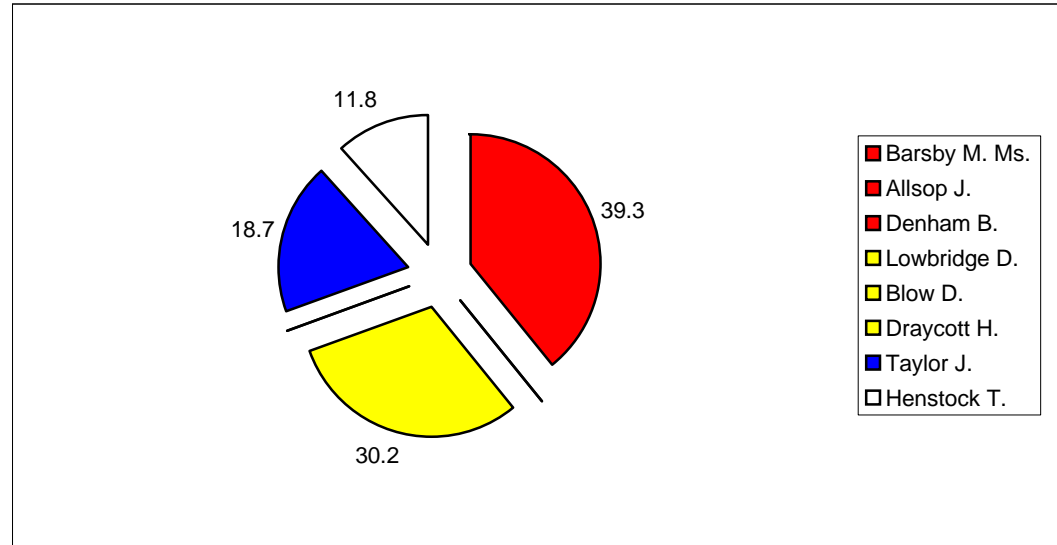

Sutton-In-Ashfield East

			Vote	Share %
Barsby M. Ms.	Lab	Elected	1,705	39.3
Allsop J.	Lab	Elected	1,528	
Denham B.	Lab	Elected	1,446	
Lowbridge D.	Lib/SDP	Not elected	1,311	30.2
Blow D.	Lib/SDP	Not elected	1,203	
Draycott H.	Lib/SDP	Not elected	1,078	
Taylor J.	Con	Not elected	812	18.7
Henstock T.	Rate	Not elected	511	11.8

Summary

Electorate	7742
Turnout %	47.6
Seats	3