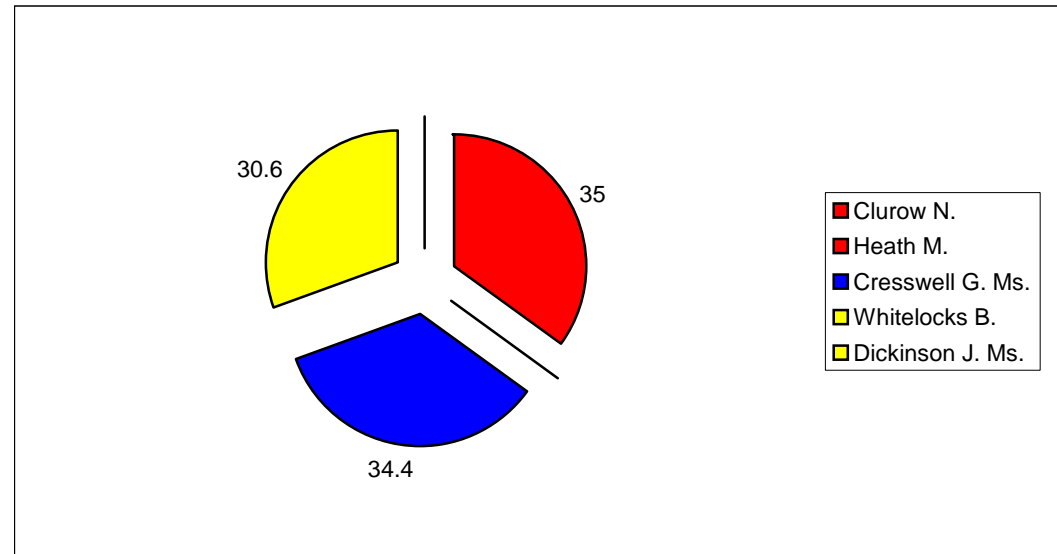

Summary

Electorate	4679
Turnout %	50
Seats	2

Hucknall North

			Vote	Share %
■ Clurow N. ■ Heath M.	Lab	Elected	1,087	35
	Lab	Elected	1,072	
■ Cresswell G. Ms.	Con	Not elected	1,070	34.4
■ Whitelocks B.	Lib/SDP	Not elected	953	30.6
■ Dickinson J. Ms.	Lib/SDP	Not elected	676	

Summary

Electorate	5760
Turnout %	50.7
Seats	2

Hucknall West

			Vote	Share %
■ Robbins S. Ms. ■ Moult B.	Con	Elected	1,425	36.4
	Lib/SDP	Elected	1,247	31.9
■ Smedley N. Ms. ■ Dale M.	Lab	Not elected	1,243	31.7
	Lab	Not elected	1,108	