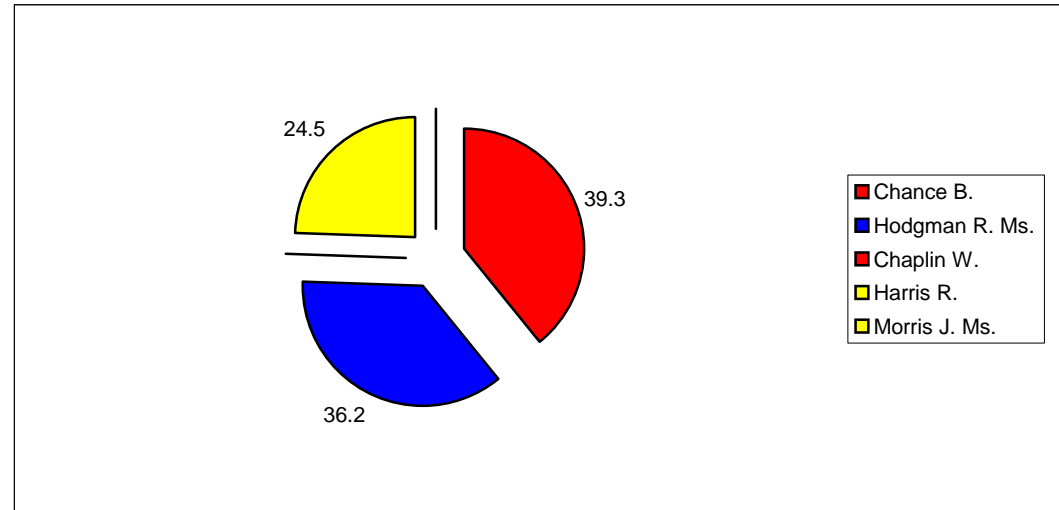

Summary

Electorate	5011
Turnout %	49.3
Seats	2

Hucknall East

			Vote	Share %
■ Creed K.	Lab	Elected	1,070	42.6
■ Williamson M. Ms.	Lab	Elected	936	
■ Buckley R.	Con	Not elected	820	32.6
■ Harris C. Ms.	Lib/SDP	Not elected	622	24.8
■ Morris C.	Lib/SDP	Not elected	433	