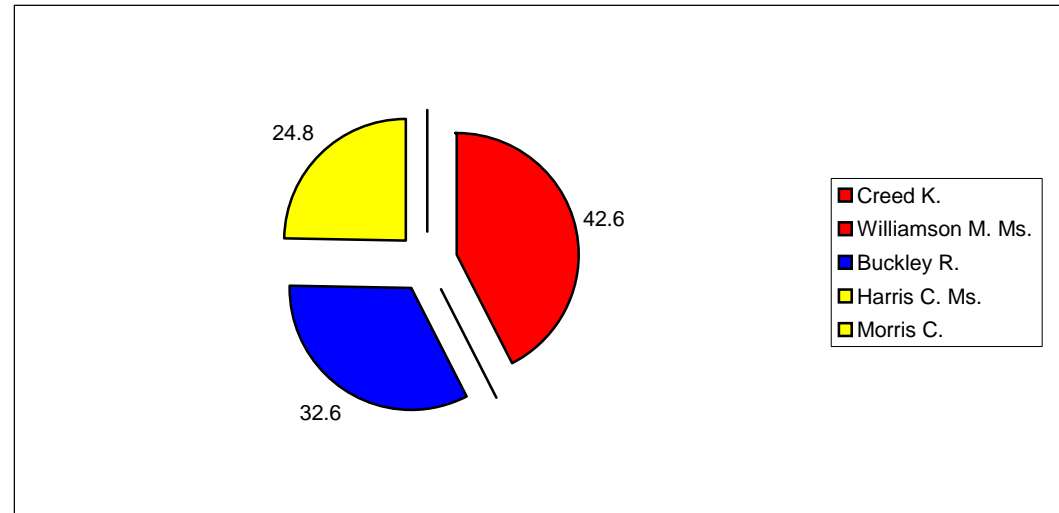

Summary

Electorate	4679
Turnout %	50
Seats	2