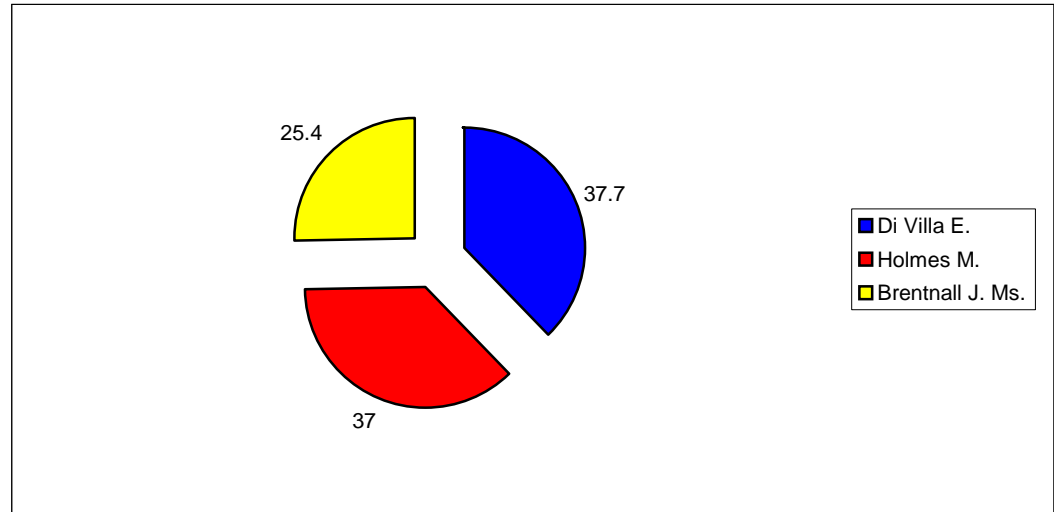

Summary

Electorate	7,828
Turnout %	48.3
Seats	3

Underwood

			Vote	Share %
■ Di Villa E.	Con	Elected	423	37.7
■ Holmes M.	Lab	Not elected	415	37
■ Brentnall J. Ms.	Lib/SDP	Not elected	285	25.4

Summary

Electorate	2076
Turnout %	54.8
Seats	1