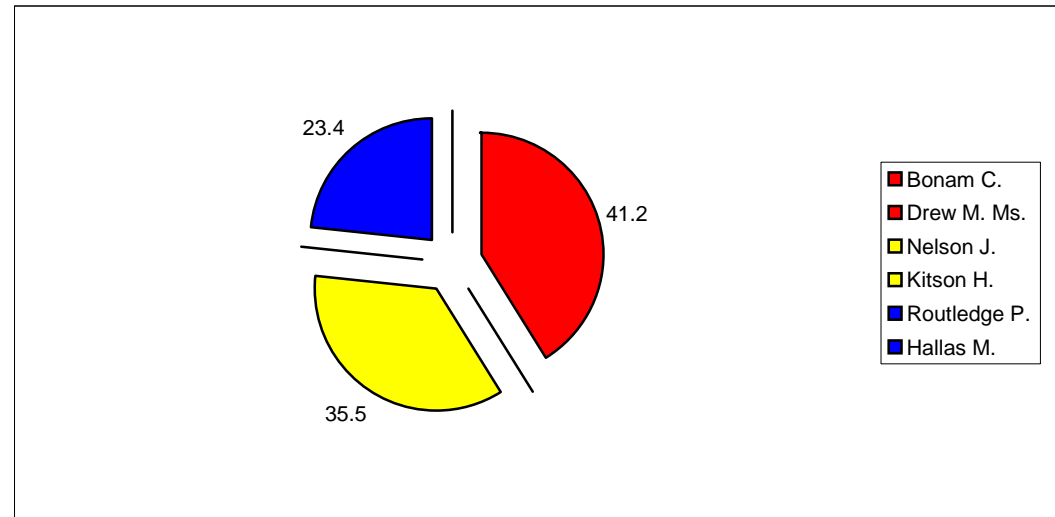

Selston

			Vote	Share %
■ Bonam C.	Lab	Elected	818	41.2
■ Drew M. Ms.	Lab	Elected	810	
■ Nelson J.	Lib/SDP	Not elected	705	35.5
■ Kitson H.	Lib/SDP	Not elected	691	
■ Routledge P.	Con	Not elected	464	23.4
■ Hallas M.	Con	Not elected	382	

Summary

Electorate	4750
Turnout %	42.7
Seats	2