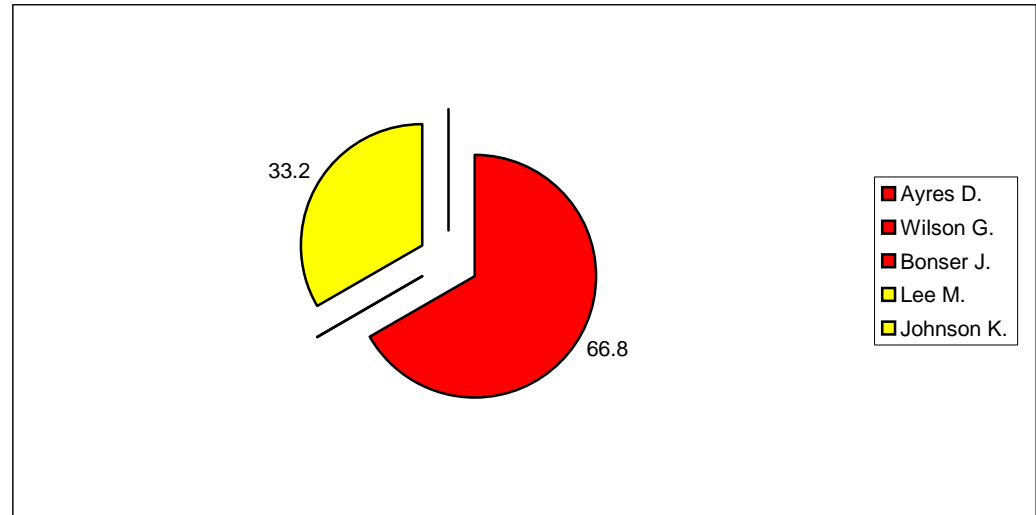

Sutton-In-Ashfield West

			Vote	Share %
■ Ayres D.	Lab	Elected	1,627	66.8
■ Wilson G.	Lab	Elected	1,581	
■ Bonser J.	Lab	Elected	1,565	
■ Lee M.	Lib/SDP	Not electec	809	33.2
■ Johnson K.	Lib/SDP	Not electec	774	

Summary

Electorate	7697
Turnout %	40
Seats	3