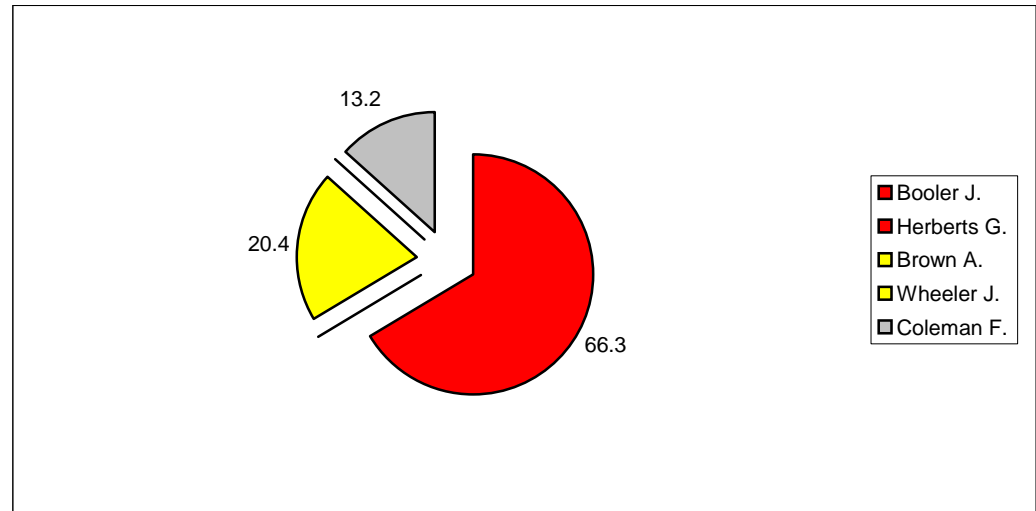

Summary

Electorate	4354
Turnout %	50.1
Seats	2

Kirkby East

			Vote	Share %
■ Booler J.	Lab	Elected	1,312	66.3
■ Herberts G.	Lab	Elected	1,048	
■ Brown A.	Lib/SDP	Not electec	404	20.4
■ Wheeler J.	Lib/SDP	Not electec	328	
■ Coleman F.	Ind	Not electec	262	13.2

Summary

Electorate	4503
Turnout %	42.8
Seats	2

Kirkby West

			Vote	Share %
■ Gascoyne G.	Lab	Elected	1,086	69.5
■ Thierry G. Ms.	Lab	Elected	972	
■ Beech R.	Lib/SDP	Not electec	477	30.5
■ Adams M.	Lib/SDP	Not electec	422	