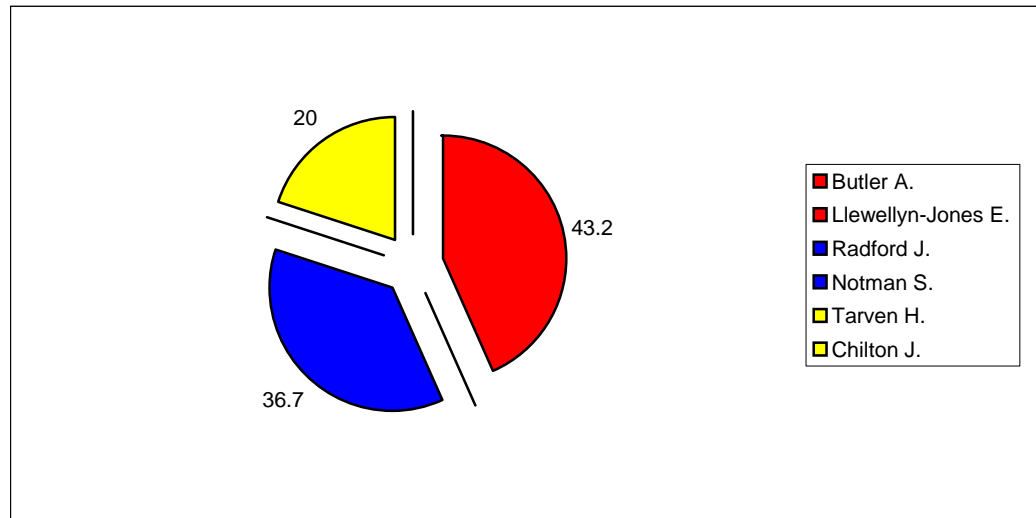

Summary

Electorate	4354
Turnout %	50.1
Seats	2