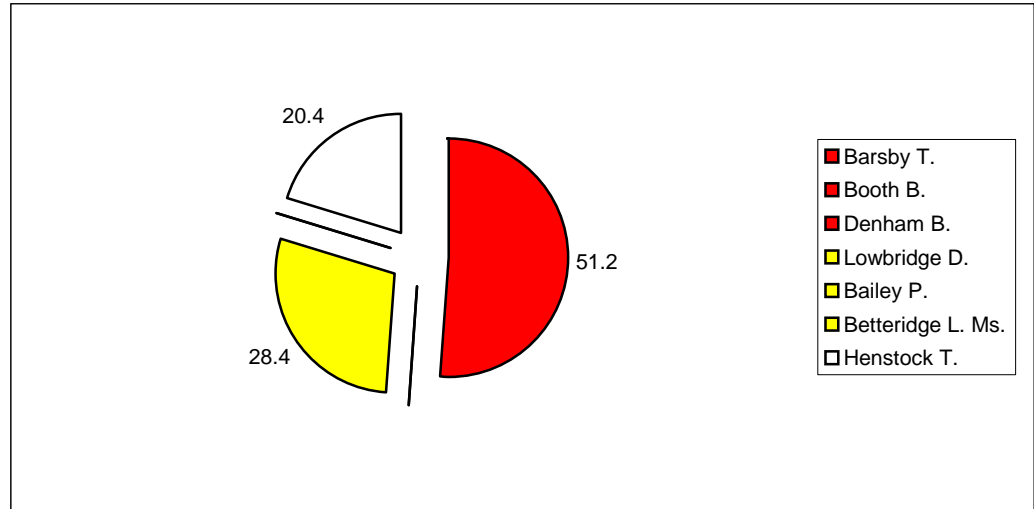

Sutton-In-Ashfield East

			Vote	Share %
Barsby T.	Lab	Elected	1,684	51.2
Booth B.	Lab	Elected	1,655	
Denham B.	Lab	Elected	1,529	
Lowbridge D.	Lib/SDP	Not electec	935	28.4
Bailey P.	Lib/SDP	Not electec	913	
Betteridge L. Ms.	Lib/SDP	Not electec	901	
Henstock T.	Res	Not electec	671	20.4

Summary

Electorate	7617
Turnout %	41.8
Seats	3