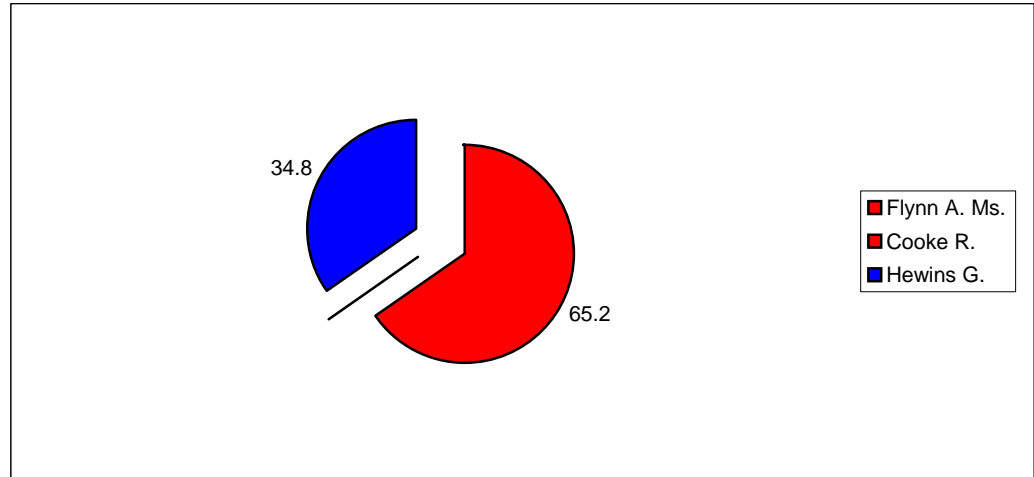

Summary

Electorate	4437
Turnout %	38.7
Seats	2

Selston

			Vote	Share %
■ Flynn A. Ms.	Lab	Elected	1,191	65.2
■ Cooke R.	Lab	Elected	1,086	
■ Hewins G.	Con	Not electec	635	34.8

Summary

Electorate	4553
Turnout %	39.9
Seats	2