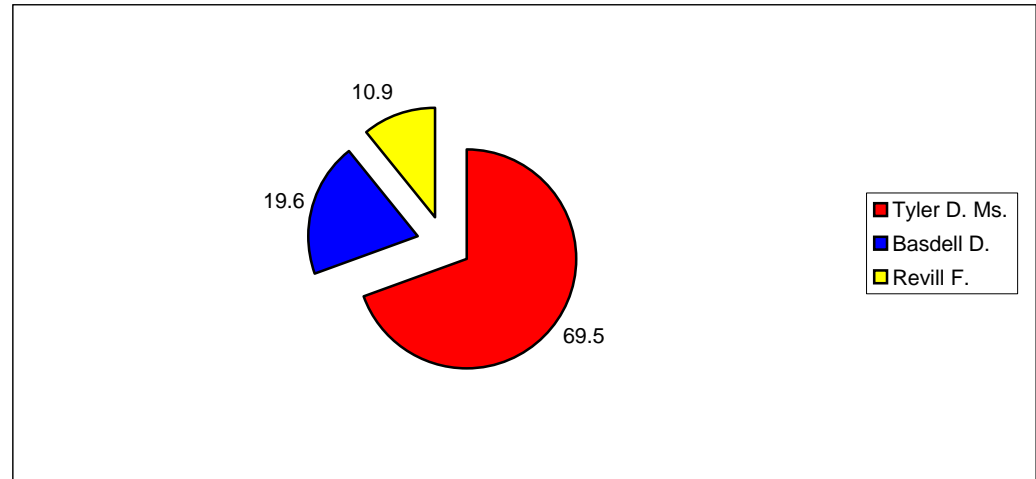

Summary

Electorate	5848
Turnout %	43.1
Seats	2

Jacksdale

			Vote	Share %
■ Tyler D. Ms.	Lab	Elected	721	69.5
■ Basdell D.	Con	Not electec	203	19.6
■ Revill F.	Lib/SDP	Not electec	113	10.9

Summary

Electorate	2391
Turnout %	44.3
Seats	1