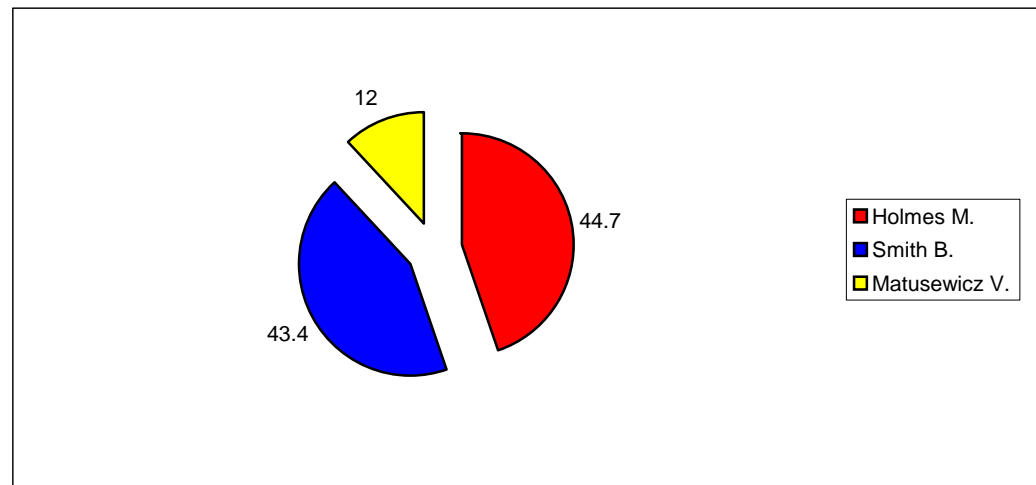

Summary

Electorate	7697
Turnout %	40
Seats	3

Underwood

			Vote	Share %
■ Holmes M.	Lab	Elected	441	44.7
■ Smith B.	Con	Not electec	428	43.4
■ Matusiewicz V.	Lib/SDP	Not electec	118	12

Summary

Electorate	1939
Turnout %	51.3
Seats	1

Woodhouse

- Burton D. Ms.**
- Chamberlain R.**
- Hobson A.**
- Longden J.

Summary

Electorate	5,752
Turnout %	44
Seats	3

			Vote	Share %
Lab	Elected		1,330	53.2
Lab	Elected		1,206	
Con	Elected		1,171	46.8
Lab	Not electec		1,161	