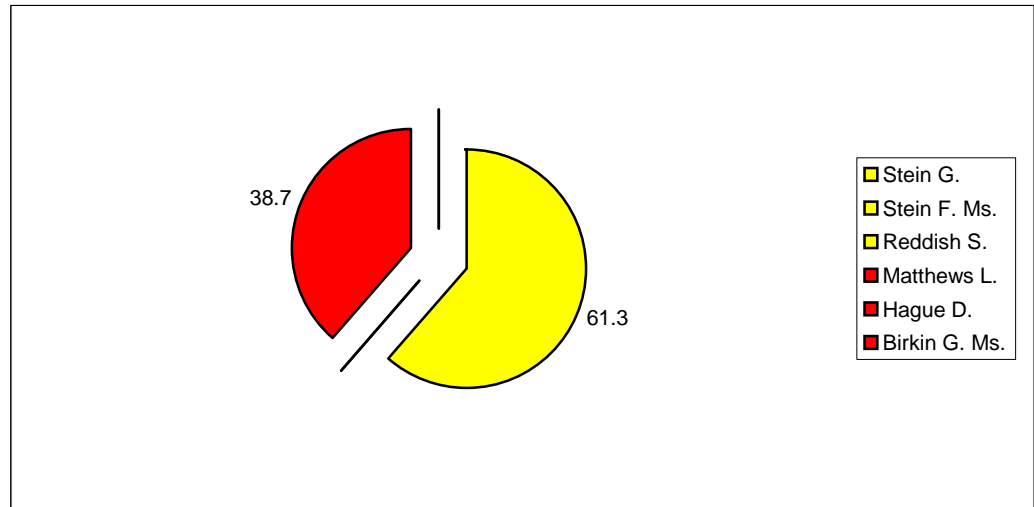

Summary

Electorate	8,219
Turnout %	45.9
Seats	3