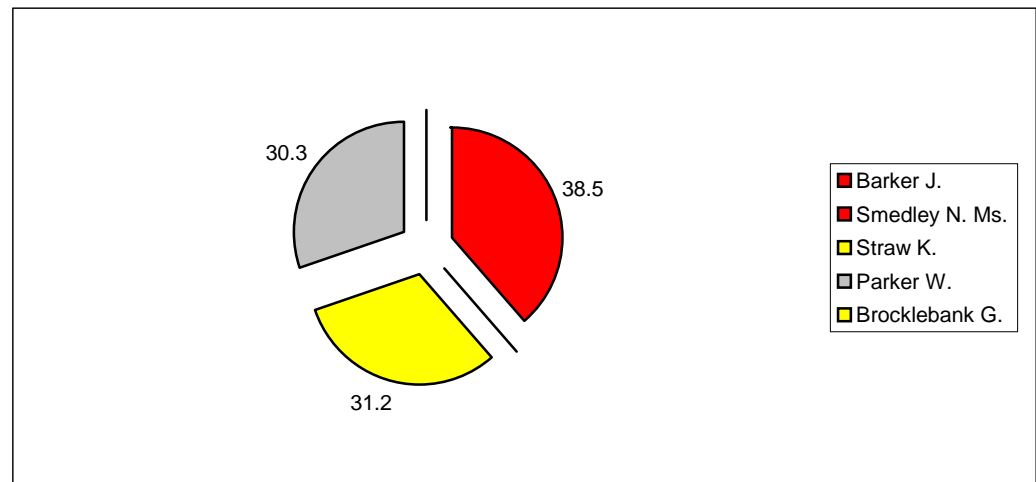

Summary

Electorate	5848
Turnout %	43.1
Seats	2