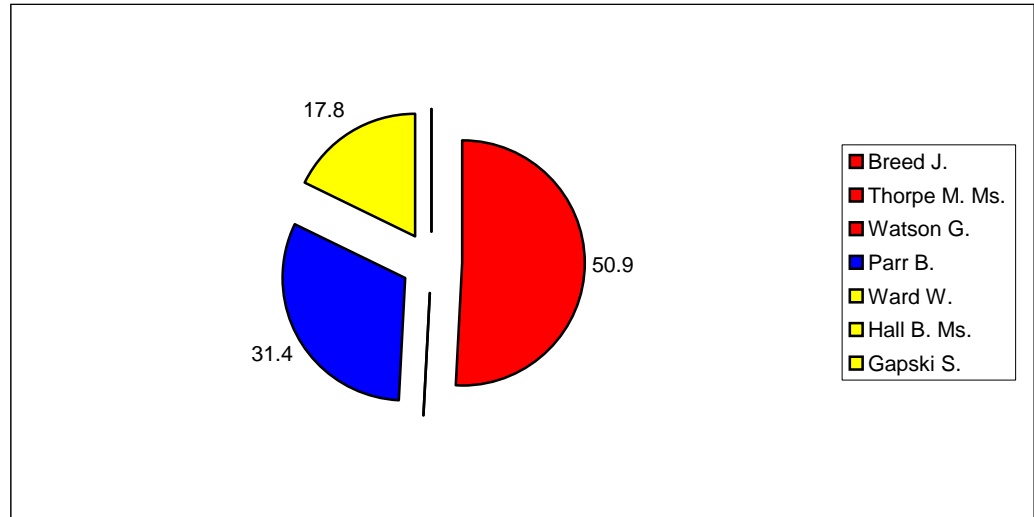

Summary

Electorate	7550
Turnout %	44.2
Seats	3