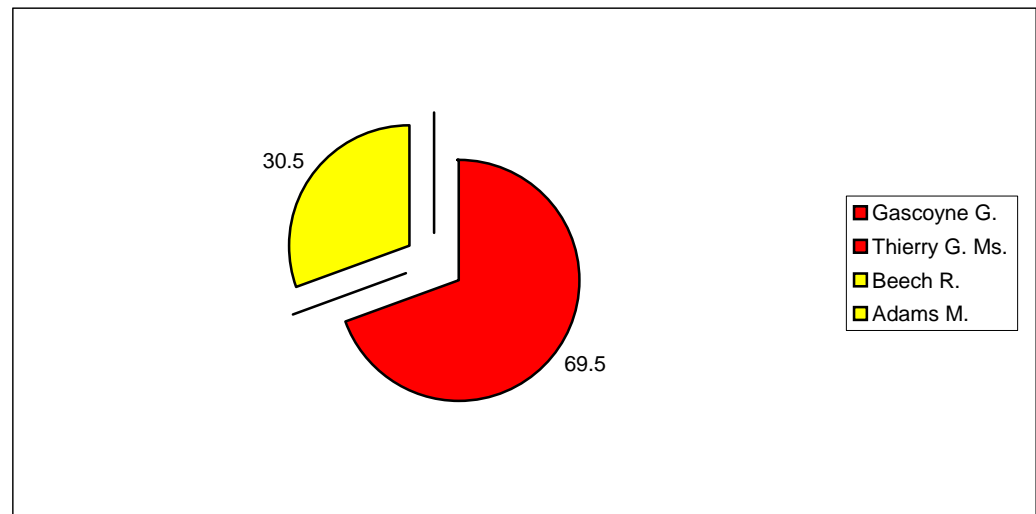

Summary

Electorate	4503
Turnout %	42.8
Seats	2

Kirkby West

			Vote	Share %
■ Gascoyne G.	Lab	Elected	1,086	69.5
■ Thierry G. Ms.	Lab	Elected	972	
■ Beech R.	Lib/SDP	Not electec	477	30.5
■ Adams M.	Lib/SDP	Not electec	422	

Summary

Electorate	4437
Turnout %	38.7
Seats	2

Selston

			Vote	Share %
■ Flynn A. Ms.	Lab	Elected	1,191	65.2
■ Cooke R.	Lab	Elected	1,086	
■ Hewins G.	Con	Not electec	635	34.8

Summary

Electorate	4553
Turnout %	39.9
Seats	2