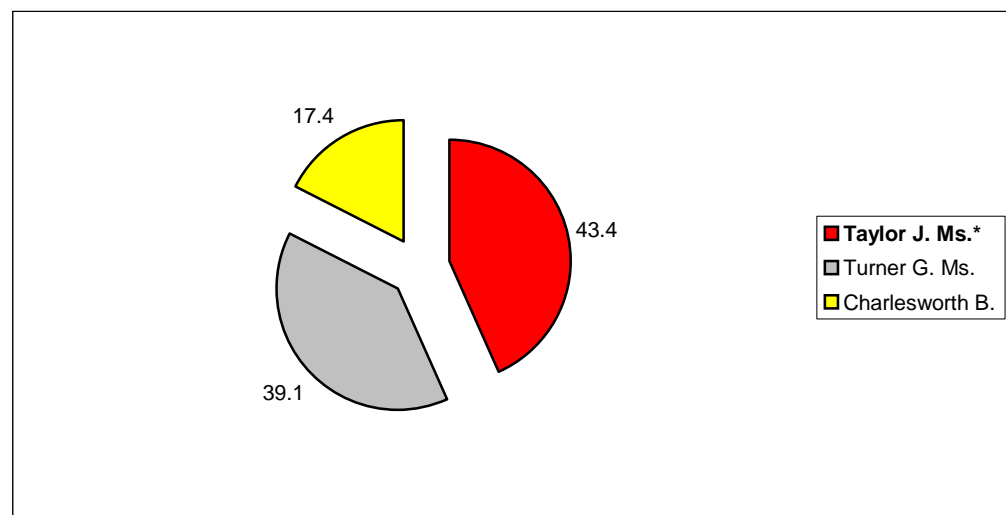

Summary

Electorate	9,893
Turnout %	58.7
Seats	1