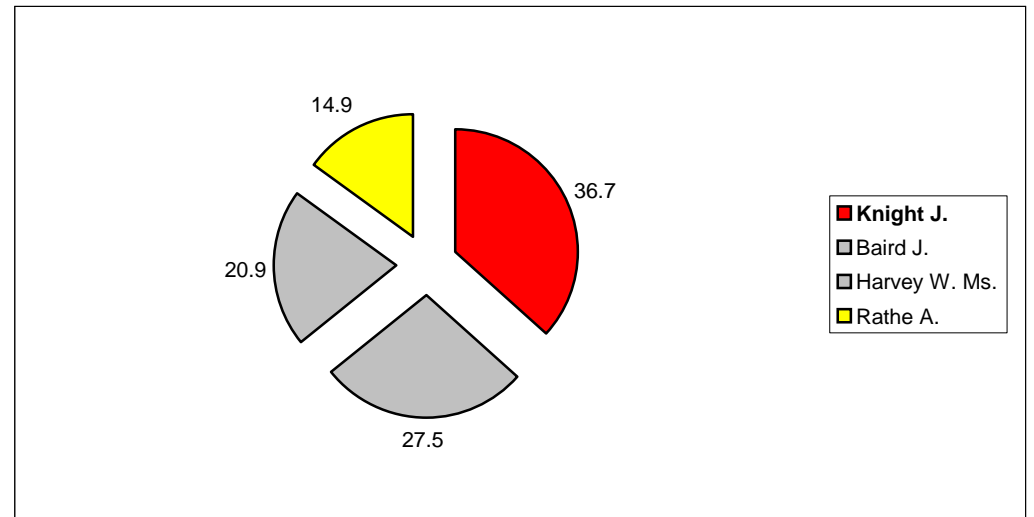

Summary

Electorate	9695
Turnout %	53.4
Seats	1