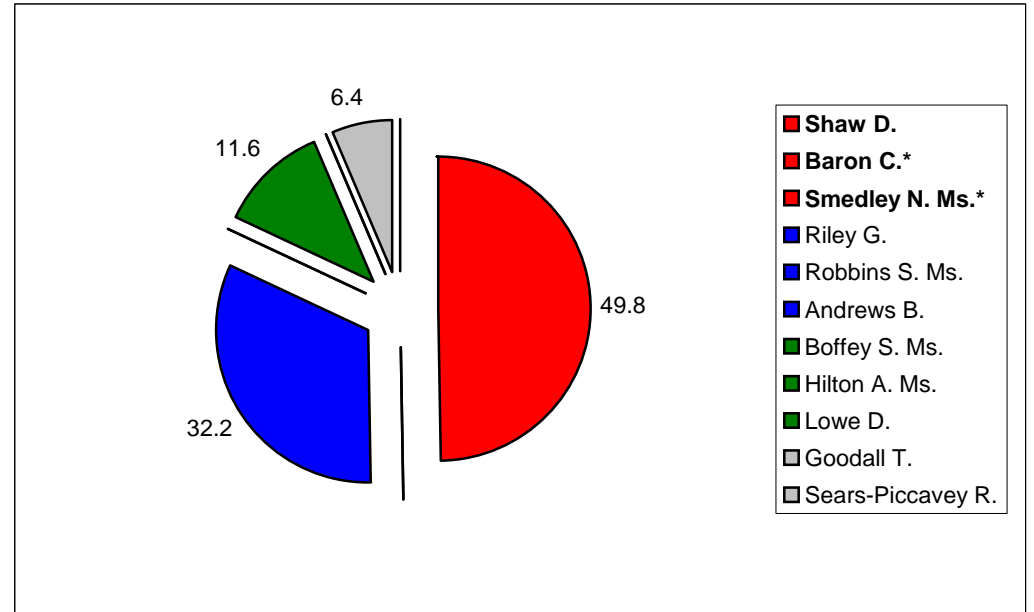

### Hucknall

			<b>Vote</b>	<b>Share %</b>
<b>Shaw D.</b>	Lab	Elected	6,619	49.8
<b>Baron C.*</b>	Lab	Elected	6,576	
<b>Smedley N. Ms.*</b>	Lab	Elected	6,566	
Riley G.	Con	Not elected	4,278	32.2
Robbins S. Ms.	Con	Not elected	4,125	
Andrews B.	Con	Not elected	3,824	
Boffey S. Ms.	Green	Not elected	1,540	11.6
Hilton A. Ms.	Green	Not elected	1,320	
Lowe D.	Green	Not elected	1,149	
Goodall T.	Ind	Not elected	854	6.4
Sears-Piccavey R.	Ind	Not elected	742	

#### Summary

Electorate	22968
Turnout %	59.6
Seats	3