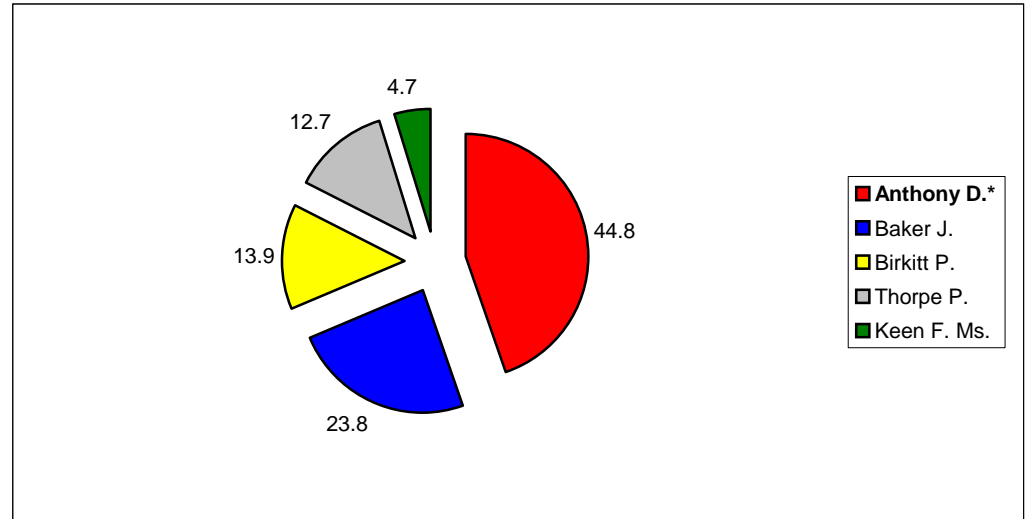

**Summary**

Electorate	8342
Turnout %	53.8
Seats	1

**Sutton In Ashfield North**

			<b>Vote</b>	<b>Share %</b>
<span style="color: red;">■</span> <b>Anthony D.*</b>	Lab	Elected	2,105	44.8
<span style="color: blue;">■</span> Baker J.	Con	Not elected	1,118	23.8
<span style="color: yellow;">■</span> Birkitt P.	LD	Not elected	654	13.9
<span style="color: grey;">■</span> Thorpe P.	Ind	Not elected	598	12.7
<span style="color: green;">■</span> Keen F. Ms.	Green	Not elected	223	4.7

**Summary**

Electorate	8278
Turnout %	56.8
Seats	1

**Sutton In Ashfield West**

			<b>Vote</b>	<b>Share %</b>
<span style="color: red;">■</span> <b>Kirkham D.*</b>	Lab	Elected	2,290	46.5
<span style="color: blue;">■</span> Lyons S. Ms.	Con	Not elected	1,140	23.2
<span style="color: yellow;">■</span> Fell A.	LD	Not elected	654	13.3
<span style="color: grey;">■</span> Greasley H.	Ind	Not elected	580	11.8
<span style="color: green;">■</span> Bradford K.	Green	Not elected	258	5.2