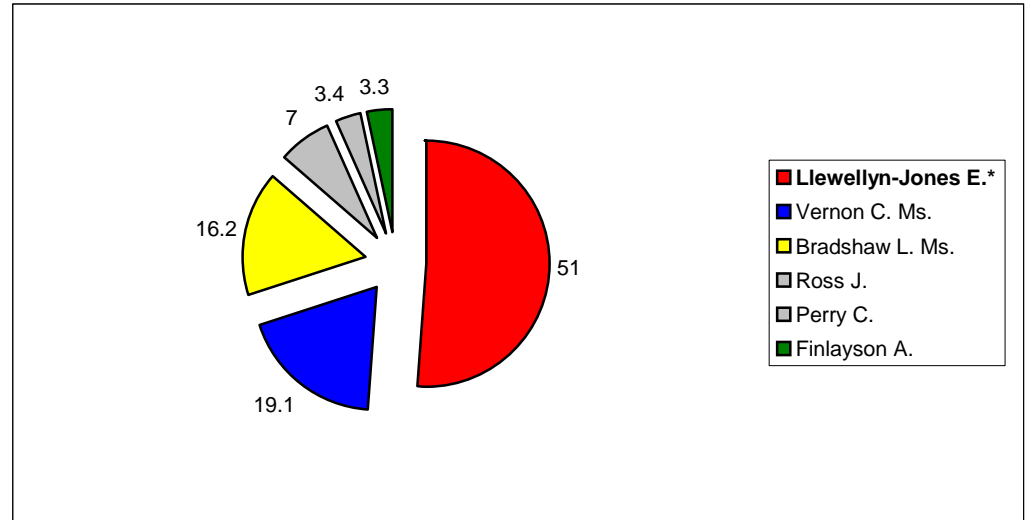

Sutton In Ashfield Central

			Vote	Share %
■ Llewellyn-Jones E.*	Lab	Elected	2,301	51
■ Vernon C. Ms.	Con	Not elected	860	19.1
■ Bradshaw L. Ms.	LD	Not elected	731	16.2
■ Ross J.	Ind	Not elected	316	7
■ Perry C.	Ind	Not elected	153	3.4
■ Finlayson A.	Green	Not elected	151	3.3

Summary

Electorate	8433
Turnout %	53.5
Seats	1