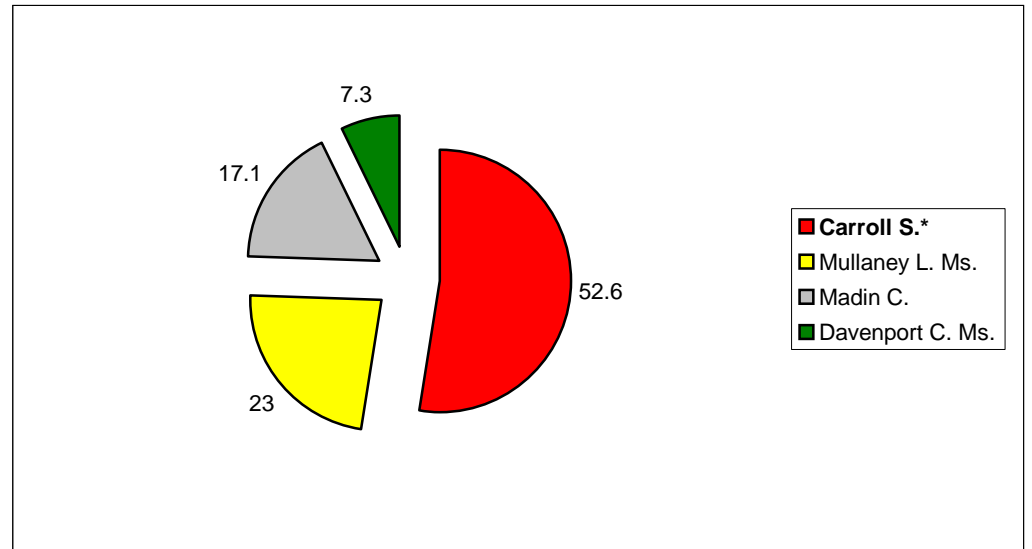

Summary

Electorate	8342
Turnout %	53.8
Seats	1