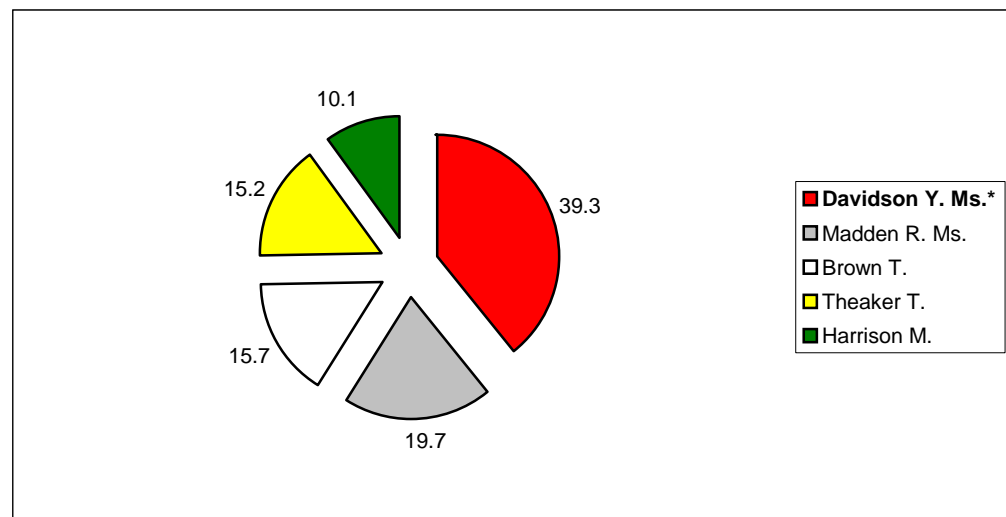

Kirkby In Ashfield South

			Vote	Share %
■ Davidson Y. Ms.*	Lab	Elected	2,457	39.3
■ Madden R. Ms.	Ind	Not elected	1,230	19.7
Brown T.	AshInd	Not elected	985	15.7
■ Theaker T.	LD	Not elected	948	15.2
■ Harrison M.	Green	Not elected	634	10.1

Summary

Electorate	10376
Turnout %	60.3
Seats	1