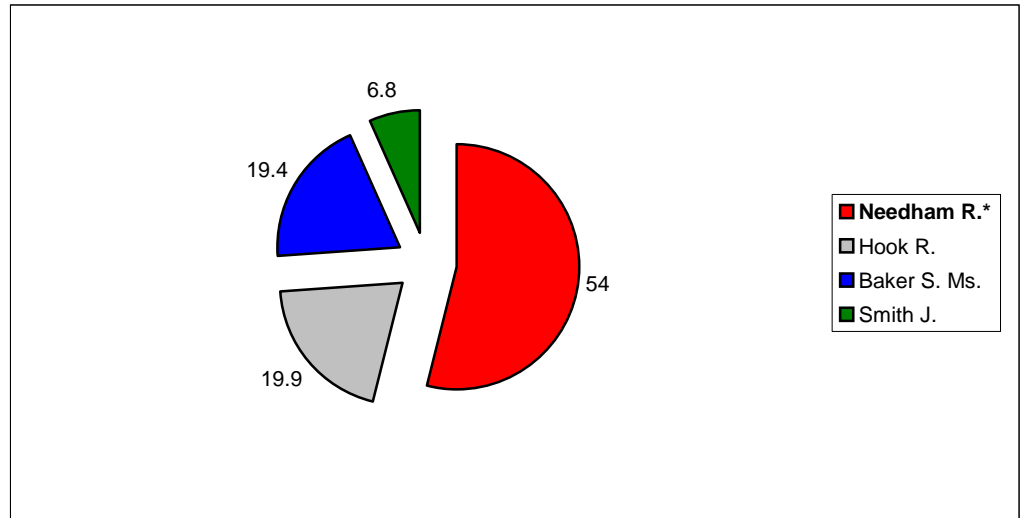

Summary

Electorate	13327
Turnout %	56.9
Seats	1

Kirkby-In-Ashfield North

			Vote	Share %
■ Needham R.*	Lab	Elected	2,787	54
■ Hook R.	Ind	Not elected	1,025	19.9
■ Baker S. Ms.	Con	Not elected	1,001	19.4
■ Smith J.	Green	Not elected	350	6.8

Summary

Electorate	10424
Turnout %	49.5
Seats	1

Kirkby-In-Ashfield South

			Vote	Share %
■ Davidson Y. Ms.*	Lab	Elected	2,665	46.4
■ Hobson A.	Con	Not elected	1,829	31.8
■ Woolley N.	Ind	Not elected	640	11.1
■ Harrison M.	Green	Not elected	615	10.7