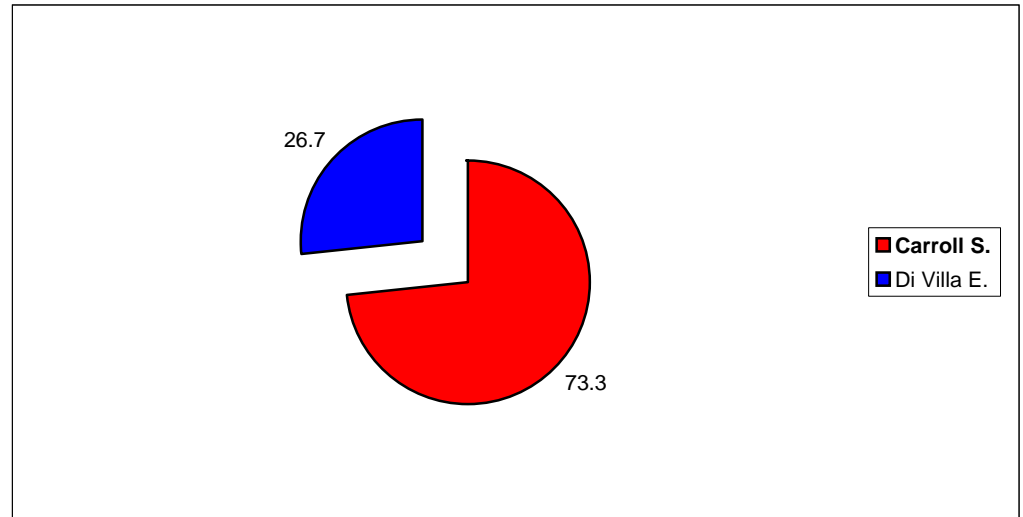

Electorate	8295
Turnout %	49.8
Seats	1

Sutton-In-Ashfield East

			Vote	Share %
■ Carroll S.	Lab	Elected	2,760	73.3
■ Di Villa E.	Con	Not elected	1,005	26.7

Summary

Electorate	7543
Turnout %	49.9
Seats	1

Sutton-In-Ashfield North

			Vote	Share %
■ Anthony J.*	Lab	Elected	2,553	57.7
■ Baker J.	Con	Not elected	1,291	29.2
■ Perschke D. Ms.	Green	Not elected	319	7.2
Tucker J.	SOC ALL	Not elected	262	5.9

Summary

Electorate	8296
Turnout %	53.3
Seats	1