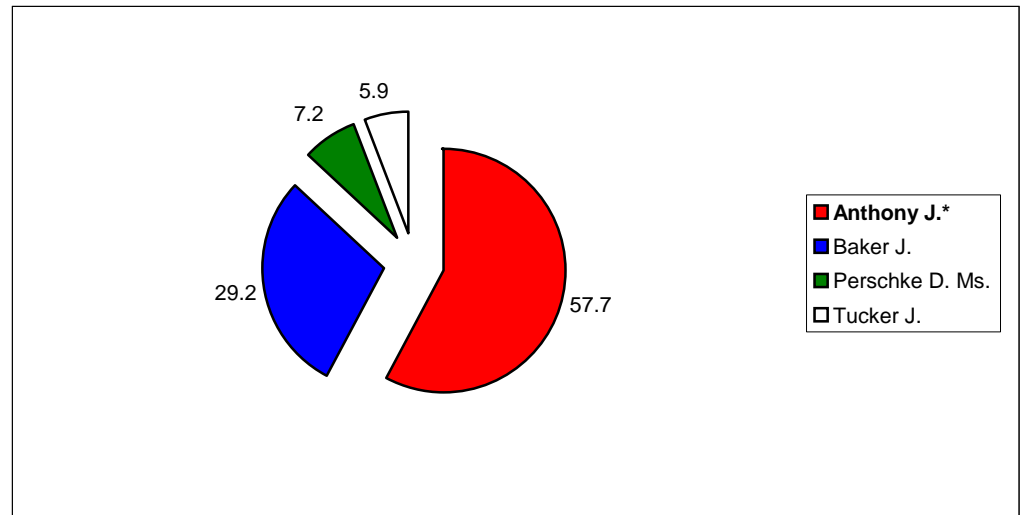

Electorate	8295
Turnout %	49.8
Seats	1

Sutton-In-Ashfield East

			Vote	Share %
■ Carroll S.	Lab	Elected	2,760	73.3
■ Di Villa E.	Con	Not elected	1,005	26.7

Summary

Electorate	7543
Turnout %	49.9
Seats	1

Sutton-In-Ashfield North

			Vote	Share %
■ Anthony J.*	Lab	Elected	2,553	57.7
■ Baker J.	Con	Not elected	1,291	29.2
■ Perschke D. Ms.	Green	Not elected	319	7.2
Tucker J.	SOC ALL	Not elected	262	5.9

Summary

Electorate	8296
Turnout %	53.3
Seats	1