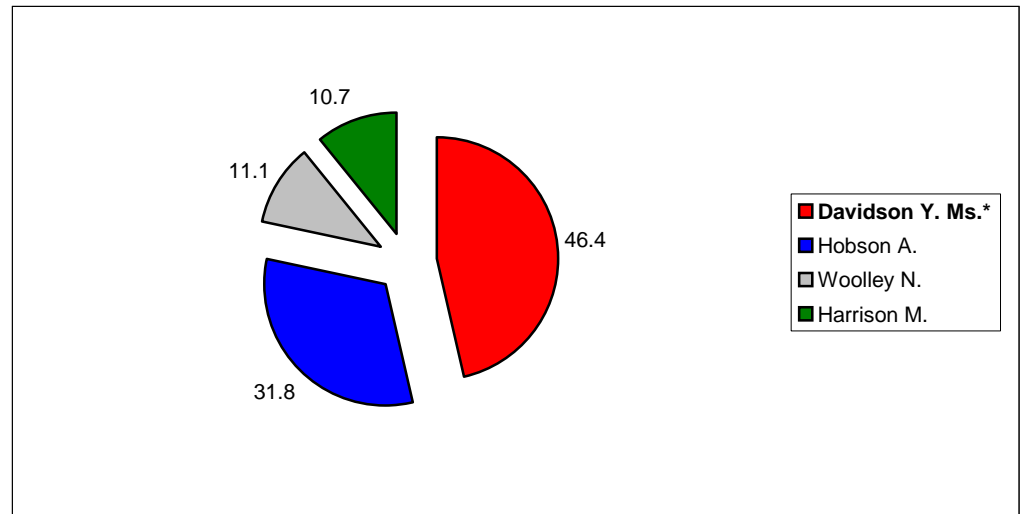

Summary

Electorate	10424
Turnout %	49.5
Seats	1

Kirkby-In-Ashfield South

			Vote	Share %
■ Davidson Y. Ms.*	Lab	Elected	2,665	46.4
■ Hobson A.	Con	Not elected	1,829	31.8
■ Woolley N.	Ind	Not elected	640	11.1
■ Harrison M.	Green	Not elected	615	10.7

Summary

Electorate	10340
Turnout %	55.6
Seats	1

Selston

			Vote	Share %
■ Taylor J. Ms.*	Lab	Elected	2,579	48.5
■ Turner B. Ms.	Ind	Not elected	1,502	28.2
■ Cox R. Ms.	Con	Not elected	1,242	23.3

Summary

Electorate	9,769
Turnout %	54.5
Seats	1