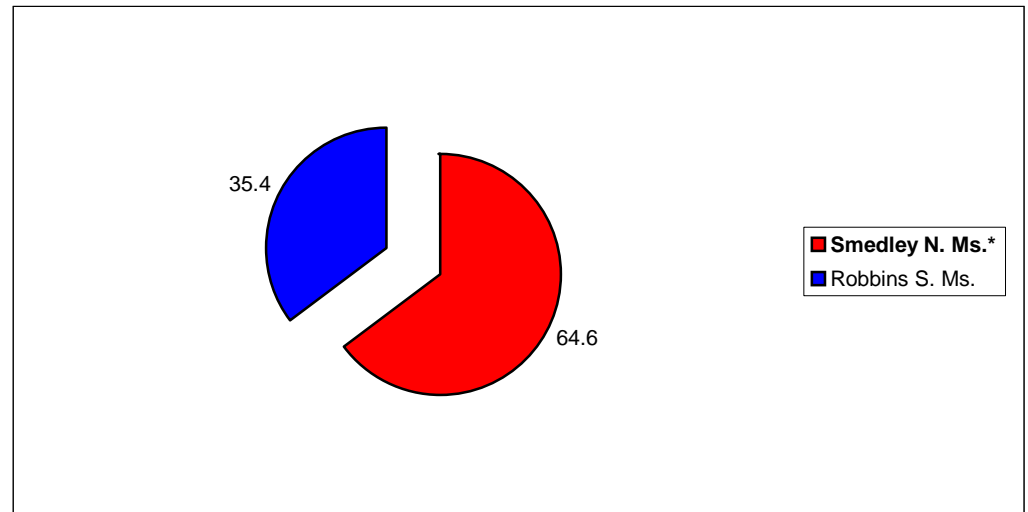

Hucknall East

■ Baron C.*	Lab	Elected	3,080	56.4
■ Spencer M.	Con	Not elected	1,332	24.4
■ Gow R.	Ind	Not elected	1,052	19.3

Summary

Electorate	9,995
Turnout %	54.7
Seats	1

Hucknall West

■ Smedley N. Ms.*	Lab	Elected	4,902	64.6
■ Robbins S. Ms.	Con	Not elected	2,686	35.4

Summary

Electorate	13327
Turnout %	56.9
Seats	1

Kirkby-In-Ashfield North

			Vote	Share %
■ Needham R.*	Lab	Elected	2,787	54
■ Hook R.	Ind	Not elected	1,025	19.9
■ Baker S. Ms.	Con	Not elected	1,001	19.4
■ Smith J.	Green	Not elected	350	6.8