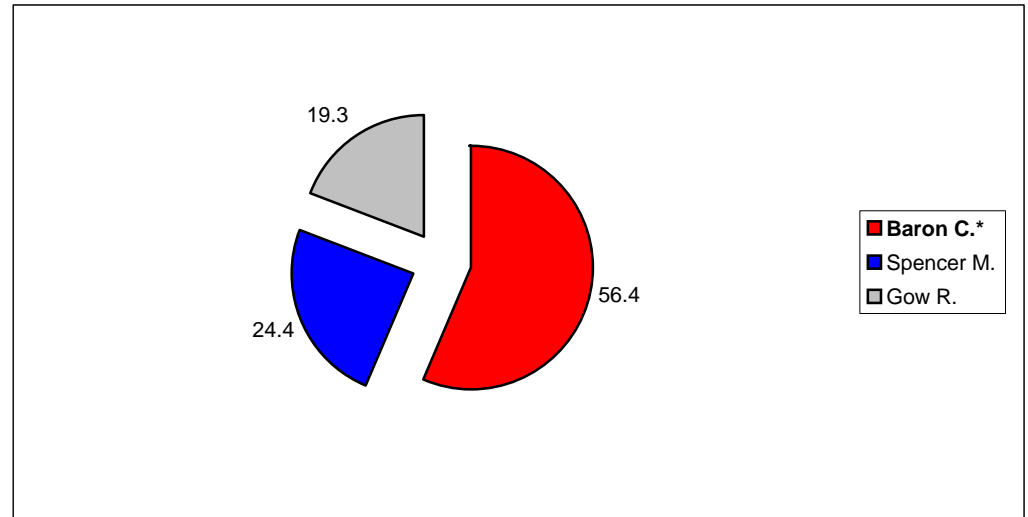

Hucknall East

■ Baron C.*	Lab	Elected	3,080	56.4
■ Spencer M.	Con	Not elected	1,332	24.4
■ Gow R.	Ind	Not elected	1,052	19.3

Summary

Electorate	9,995
Turnout %	54.7
Seats	1

Hucknall West

■ Smedley N. Ms.*	Lab	Elected	4,902	64.6
■ Robbins S. Ms.	Con	Not elected	2,686	35.4

Summary

Electorate	13327
Turnout %	56.9
Seats	1

Kirkby-In-Ashfield North

			Vote	Share %
■ Needham R.*	Lab	Elected	2,787	54
■ Hook R.	Ind	Not elected	1,025	19.9
■ Baker S. Ms.	Con	Not elected	1,001	19.4
■ Smith J.	Green	Not elected	350	6.8