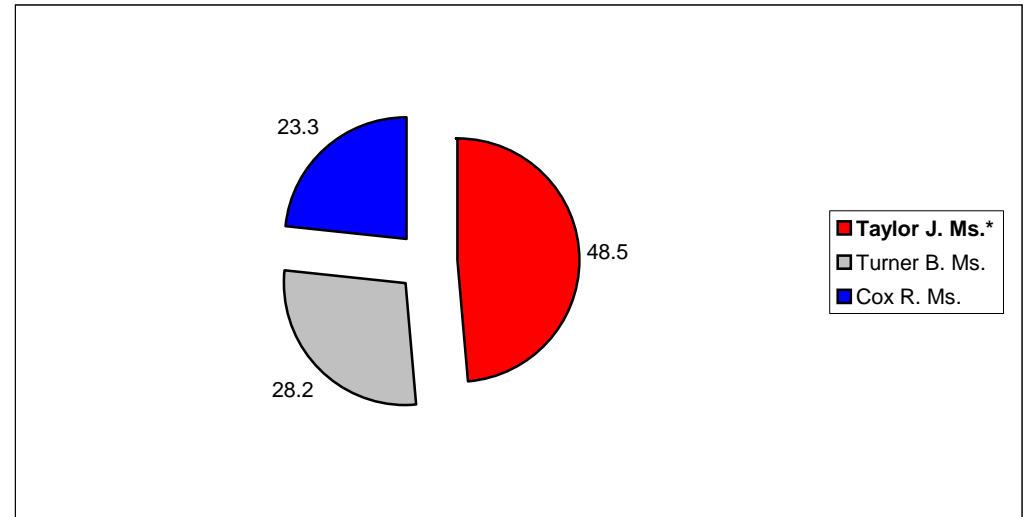

Summary

Electorate	10340
Turnout %	55.6
Seats	1

Selston

			Vote	Share %
■ Taylor J. Ms.*	Lab	Elected	2,579	48.5
■ Turner B. Ms.	Ind	Not elected	1,502	28.2
■ Cox R. Ms.	Con	Not elected	1,242	23.3

Summary

Electorate	9,769
Turnout %	54.5
Seats	1