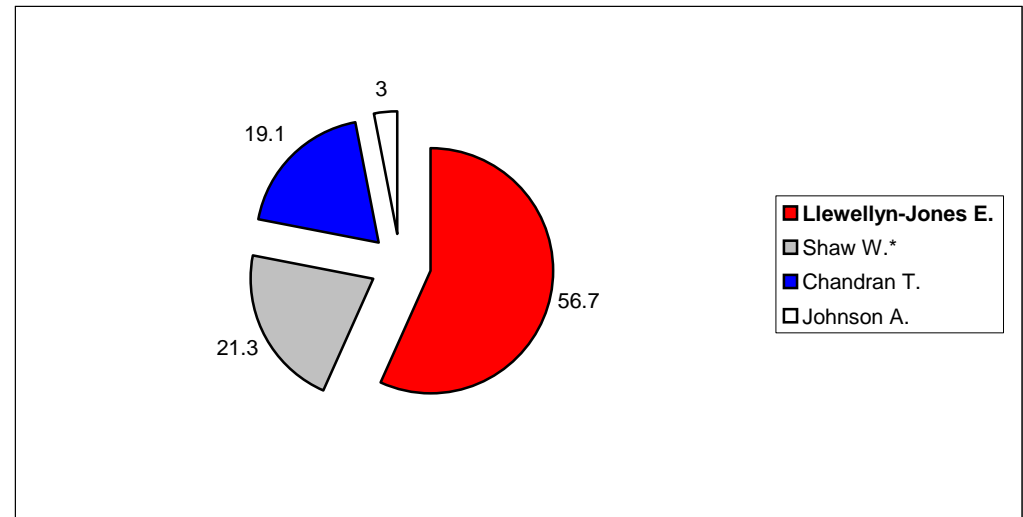

Summary

Electorate	8295
Turnout %	49.8
Seats	1