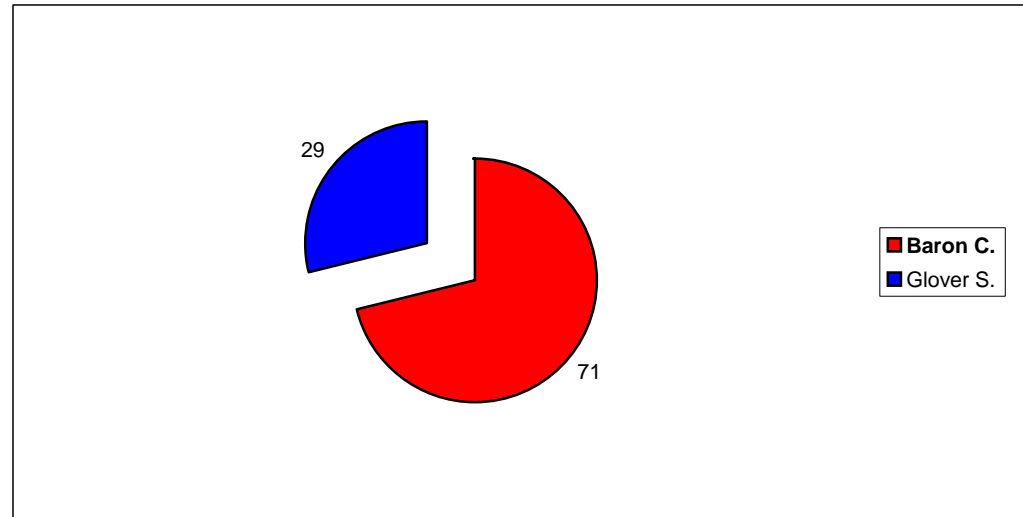

Hucknall East

			Vote	Share %
■ Baron C.	Lab	Elected	5,038	71
■ Glover S.	Con	Not elected	2,055	29

Summary

Electorate	10031
Turnout %	70.7
Seats	1

Hucknall West

			Vote	Share %
■ Smedley N. Ms.*	Lab	Elected	6,476	68.7
■ Tomlinson J.	Con	Not elected	2,955	31.3

Summary

Electorate	13175
Turnout %	71.6
Seats	1

Kirkby-In-Ashfield North

			Vote	Share %
■ Needham R.*	Lab	Elected	0	0

Summary

Electorate	10433
Turnout %	0
Seats	1

Kirkby-In-Ashfield South

			Vote	Share %
■ Young G.*	Lab	Elected	4,857	65.6
■ Hobson A.	Con	Not elected	2,550	34.4