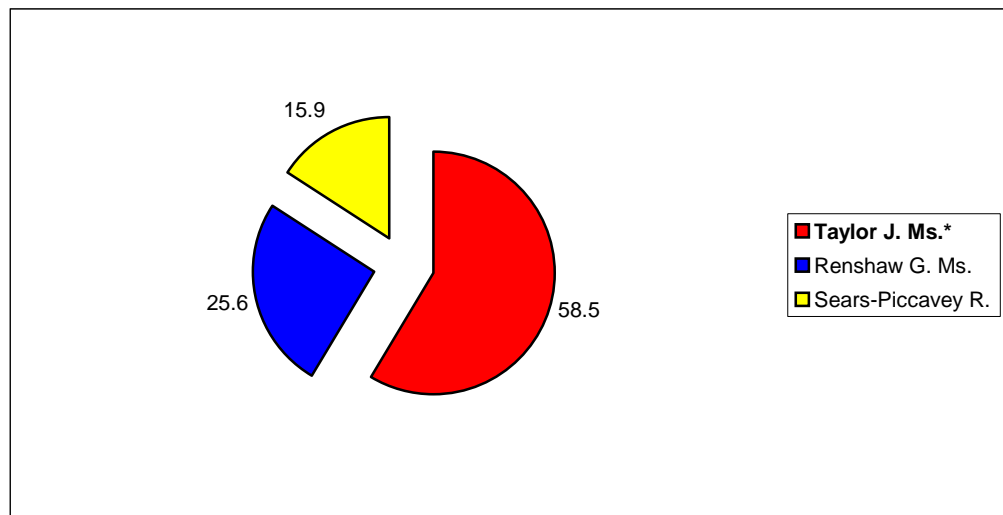

Selston

			Vote	Share %
■ Taylor J. Ms.*	Lab	Elected	3,951	58.5
■ Renshaw G. Ms.	Con	Not elected	1,729	25.6
■ Sears-Piccavey R.	LD	Not elected	1,070	15.9

Summary

Electorate	9,654
Turnout %	69.9
Seats	1