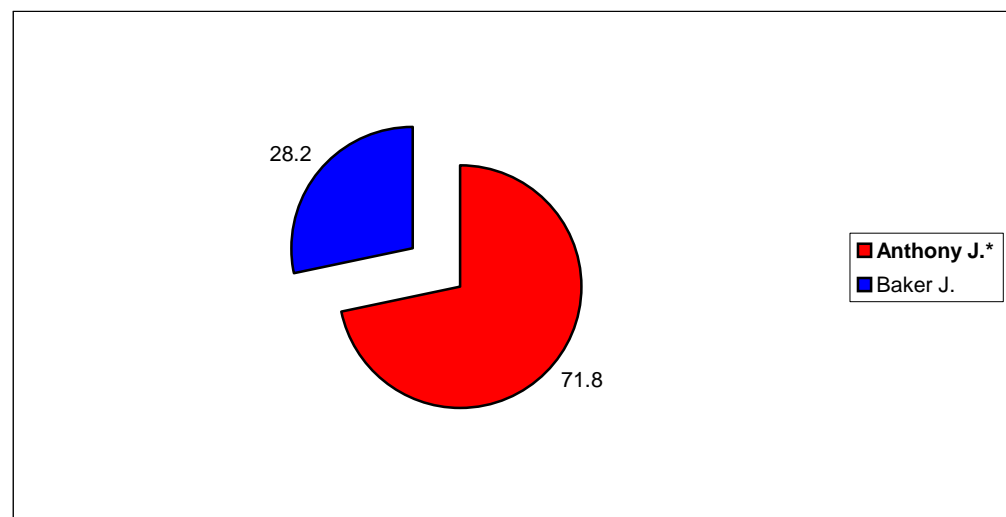

Summary

Electorate	8053
Turnout %	67.3
Seats	1