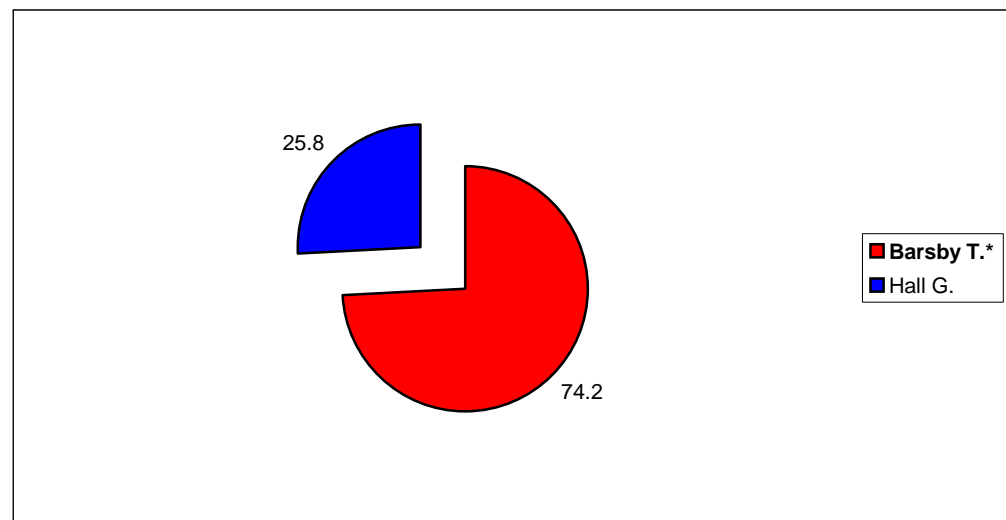

Sutton-In-Ashfield East

			Vote	Share %
■ Barsby T.*	Lab	Elected	3,652	74.2
■ Hall G.	Con	Not elected	1,270	25.8

Summary

Electorate	7527
Turnout %	65.4
Seats	1