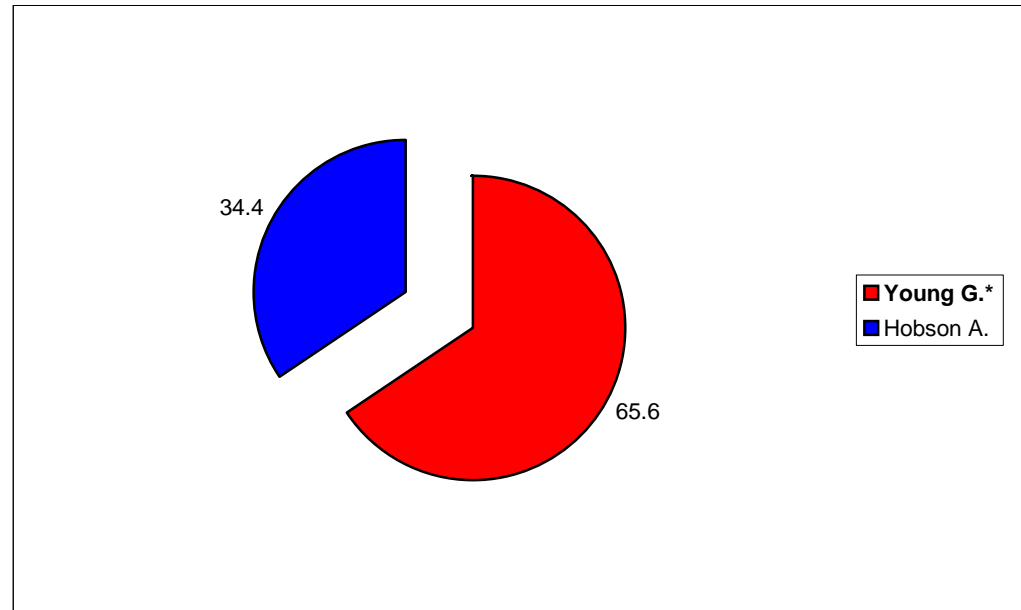

Summary

Electorate	13175
Turnout %	71.6
Seats	1

Kirkby-In-Ashfield North

			Vote	Share %
■ Needham R.*	Lab	Elected	0	0

Summary

Electorate	10433
Turnout %	0
Seats	1

Kirkby-In-Ashfield South

			Vote	Share %
■ Young G.*	Lab	Elected	4,857	65.6
■ Hobson A.	Con	Not elected	2,550	34.4

Summary

Electorate	10451
Turnout %	70.9
Seats	1

Selston

			Vote	Share %
■ Taylor J. Ms.*	Lab	Elected	3,951	58.5
■ Renshaw G. Ms.	Con	Not elected	1,729	25.6
■ Sears-Piccavey R.	LD	Not elected	1,070	15.9

Summary