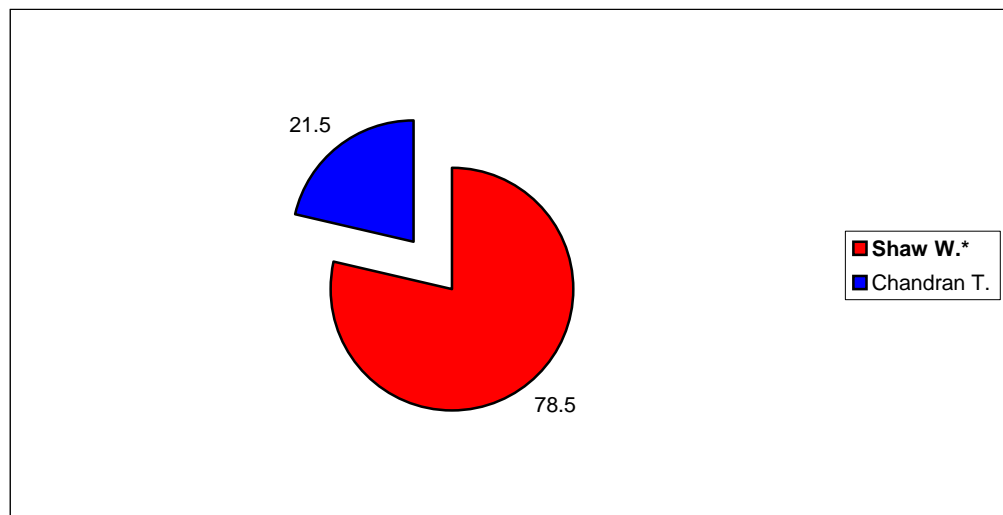

Electorate	9,654
Turnout %	69.9
Seats	1

Sutton-In-Ashfield Central

			Vote	Share %
■ Shaw W.*	Lab	Elected	4,243	78.5
■ Chandran T.	Con	Not elected	1,163	21.5

Summary

Electorate	8280
Turnout %	65.3
Seats	1