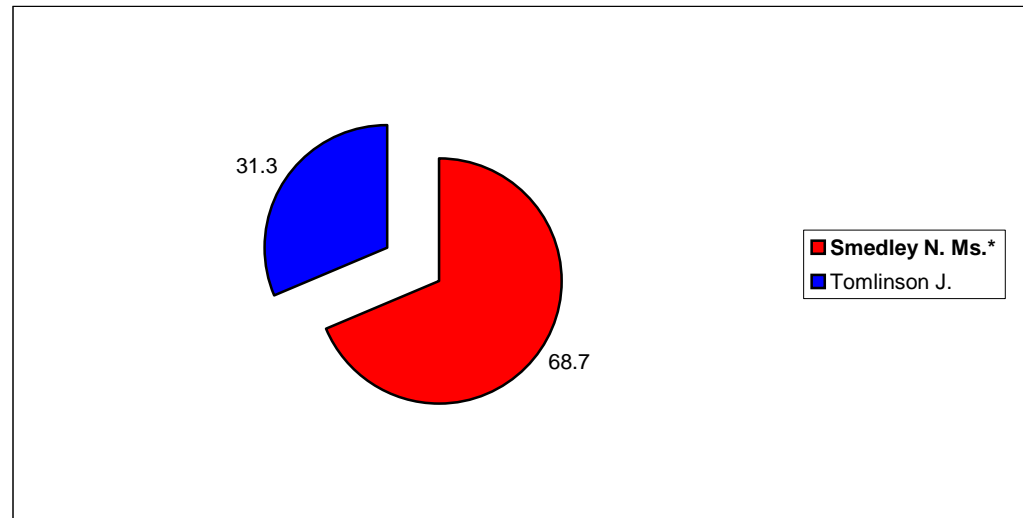

Hucknall East

			Vote	Share %
■ Baron C.	Lab	Elected	5,038	71
■ Glover S.	Con	Not elected	2,055	29

Summary

Electorate	10031
Turnout %	70.7
Seats	1

Hucknall West

			Vote	Share %
■ Smedley N. Ms.*	Lab	Elected	6,476	68.7
■ Tomlinson J.	Con	Not elected	2,955	31.3

Summary

Electorate	13175
Turnout %	71.6
Seats	1

Kirkby-In-Ashfield North

			Vote	Share %
■ Needham R.*	Lab	Elected	0	0

Summary

Electorate	10433
Turnout %	0
Seats	1

Kirkby-In-Ashfield South

			Vote	Share %
■ Young G.*	Lab	Elected	4,857	65.6
■ Hobson A.	Con	Not elected	2,550	34.4

Summary

Electorate	10451
Turnout %	70.9
Seats	1

Selston

			Vote	Share %
■ Taylor J. Ms.*	Lab	Elected	3,951	58.5
■ Renshaw G. Ms.	Con	Not elected	1,729	25.6
■ Sears-Piccavey R.	LD	Not elected	1,070	15.9

Summary