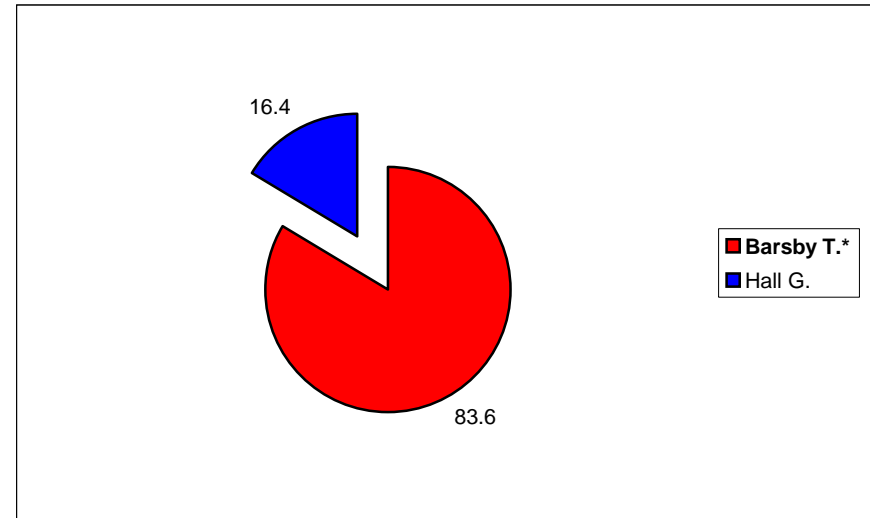

			Vote	Share %
■ Shaw W.*	Lab	Elected	1,979	82
■ Chandran T.	Con	Not elected	434	18

Summary

Electorate	8495
Turnout %	28.4
Seats	1

Sutton-In-Ashfield East

			Vote	Share %
■ Barsby T.*	Lab	Elected	1,874	83.6
■ Hall G.	Con	Not elected	368	16.4

Summary

Electorate	7686
Turnout %	29.2
Seats	1

Sutton-In-Ashfield North

(7835) @ 1

			Vote	Share %
■ Anthony J.*	Lab	Elected	1,894	80.8
■ Baker J.	Con	Not elected	450	19.2

Summary

Electorate	7686
Turnout %	29.9
Seats	1