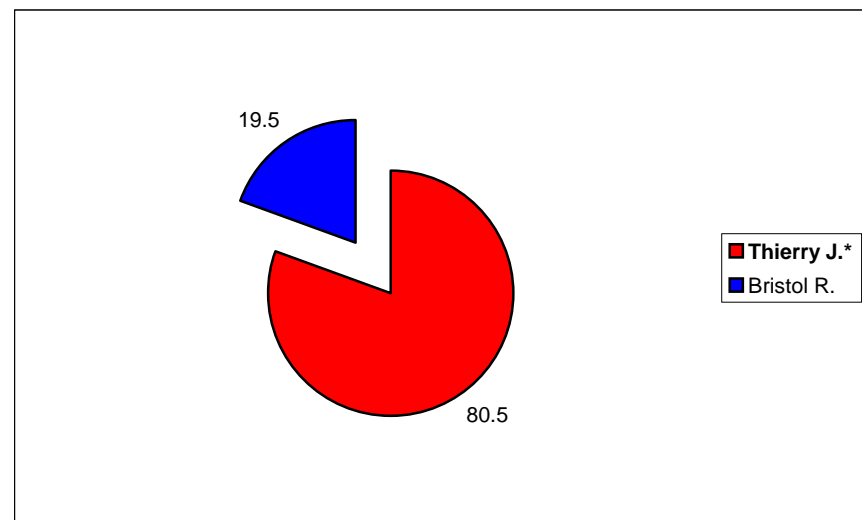

Summary

Electorate	13291
Turnout %	36.4
Seats	1

Kirkby-In-Ashfield North

			Vote	Share %
■ Thierry J.*	Lab	Elected	2,133	80.5
■ Bristol R.	Con	Not elected	518	19.5

Summary

Electorate	10285
Turnout %	25.8
Seats	1

Kirkby-In-Ashfield South

			Vote	Share %
■ Young G.*	Lab	Elected	2,189	62.6
■ Buck L.	Con	Not elected	698	20
■ Lancaster-Moore E. Ms.	LD	Not elected	611	17.5

Summary

Electorate	10541
Turnout %	33.2
Seats	1