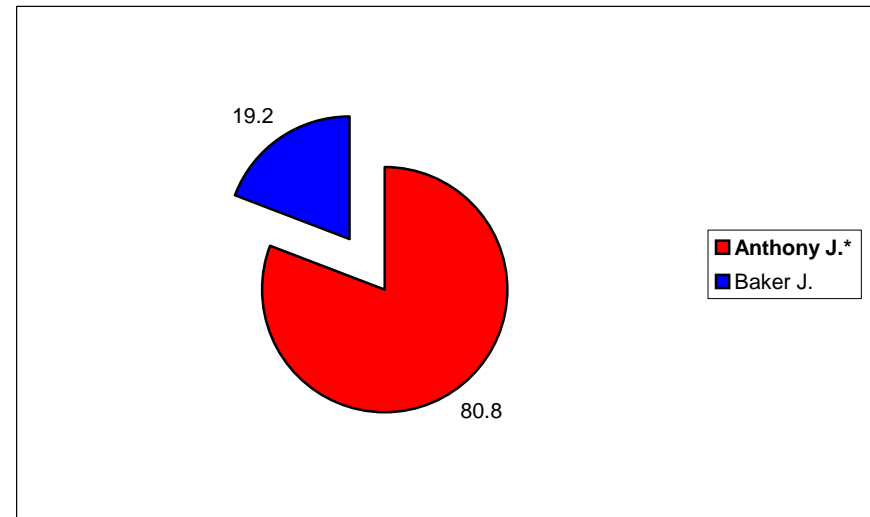

Summary

Electorate	7686
Turnout %	29.2
Seats	1

Sutton-In-Ashfield North

(7835) @ 1

			Vote	Share %
■ Anthony J.*	Lab	Elected	1,894	80.8
■ Baker J.	Con	Not elected	450	19.2

Summary

Electorate	7686
Turnout %	29.9
Seats	1

Sutton-In-Ashfield West

Kirkham D.*
Hallas M.

			Vote	Share %
Lab	Elected		1,975	79.8
Con	Not elected		501	20.2

Summary
Electorate
Turnout %
Seats

7796
31.8
1