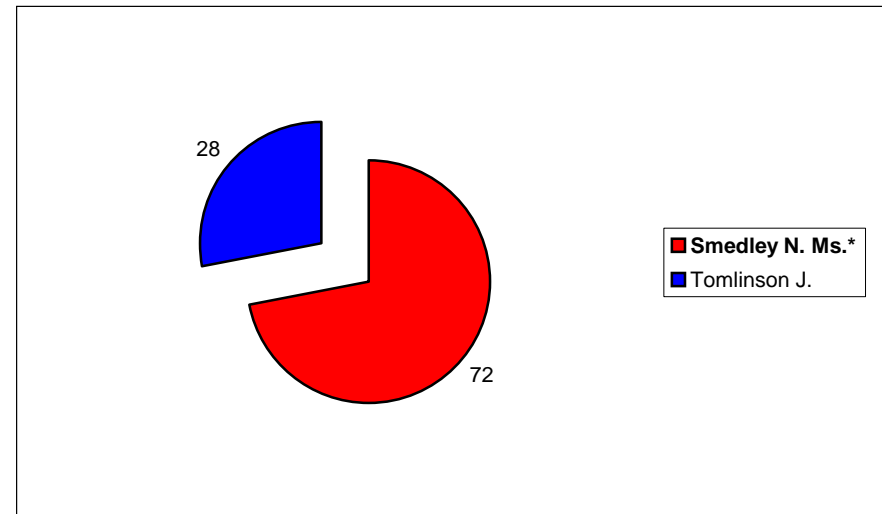

Hucknall East

Barker J.*
Glover S.

			Vote	Share %
Lab	Elected		2,828	75.5
Con	Not elected		920	24.5

Summary

Electorate	9796
Turnout %	38.3
Seats	1

Hucknall West

Smedley N. Ms.*
Tomlinson J.

			Vote	Share %
Lab	Elected		3,485	72
Con	Not elected		1,352	28

Summary

Electorate	13291
Turnout %	36.4
Seats	1

Kirkby-In-Ashfield North

			Vote	Share %
■ Thierry J.*	Lab	Elected	2,133	80.5
■ Bristol R.	Con	Not elected	518	19.5

Summary

Electorate	10285
Turnout %	25.8
Seats	1