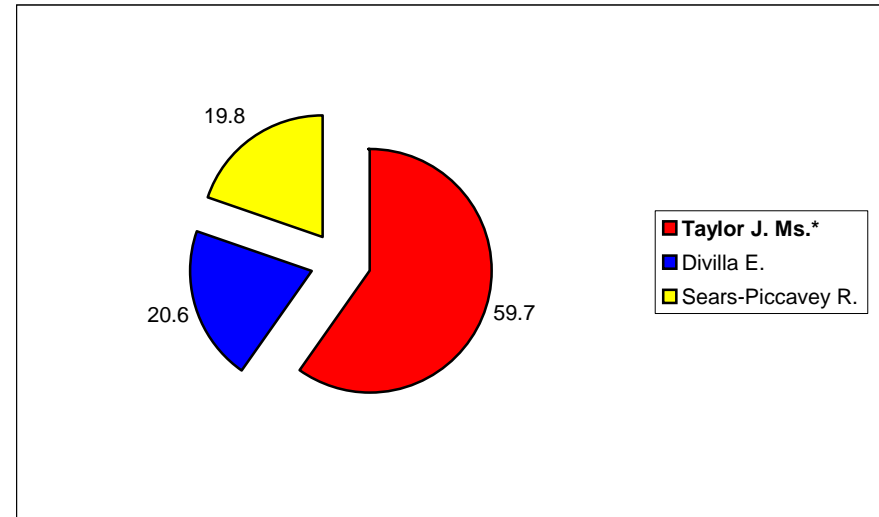

Kirkby-In-Ashfield South

			Vote	Share %
■ Young G.*	Lab	Elected	2,189	62.6
■ Buck L.	Con	Not elected	698	20
■ Lancaster-Moore E. Ms.	LD	Not elected	611	17.5

Summary

Electorate	10541
Turnout %	33.2
Seats	1

Selston

			Vote	Share %
■ Taylor J. Ms.*	Lab	Elected	1,903	59.7
■ Divilla E.	Con	Not elected	656	20.6
■ Sears-Piccavey R.	LD	Not elected	630	19.8

Summary

Electorate	9701
Turnout %	32.9
Seats	1

Sutton-In-Ashfield Central