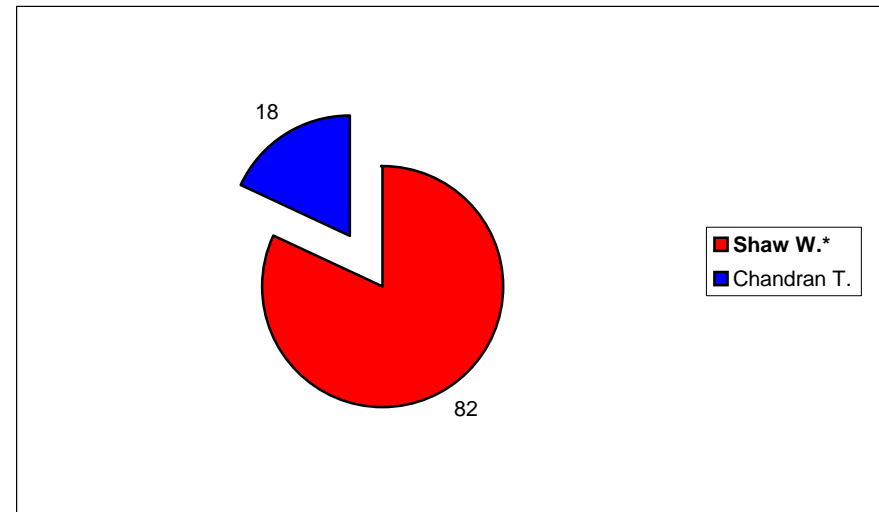

Summary

Electorate	8495
Turnout %	28.4
Seats	1