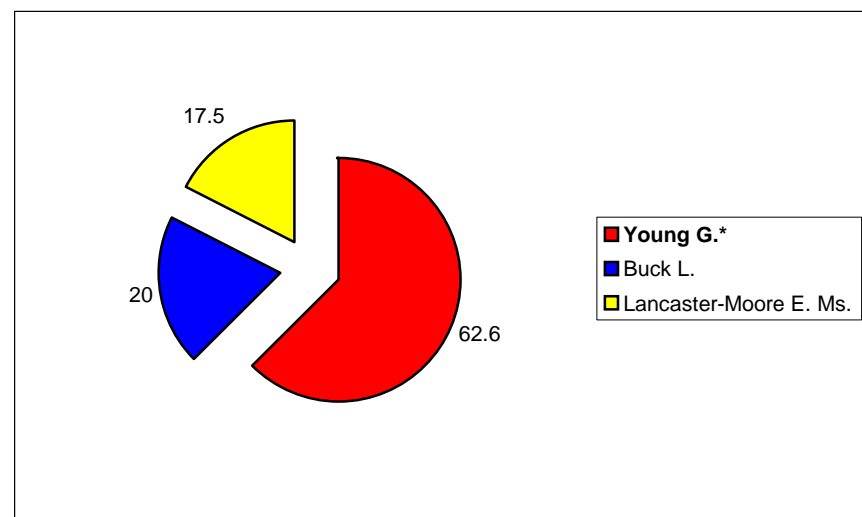

Summary

Electorate	13291
Turnout %	36.4
Seats	1

Kirkby-In-Ashfield North

			Vote	Share %
■ Thierry J.*	Lab	Elected	2,133	80.5
■ Bristol R.	Con	Not elected	518	19.5

Summary

Electorate	10285
Turnout %	25.8
Seats	1

Kirkby-In-Ashfield South

			Vote	Share %
■ Young G.*	Lab	Elected	2,189	62.6
■ Buck L.	Con	Not elected	698	20
■ Lancaster-Moore E. Ms.	LD	Not elected	611	17.5

Summary

Electorate	10541
Turnout %	33.2
Seats	1