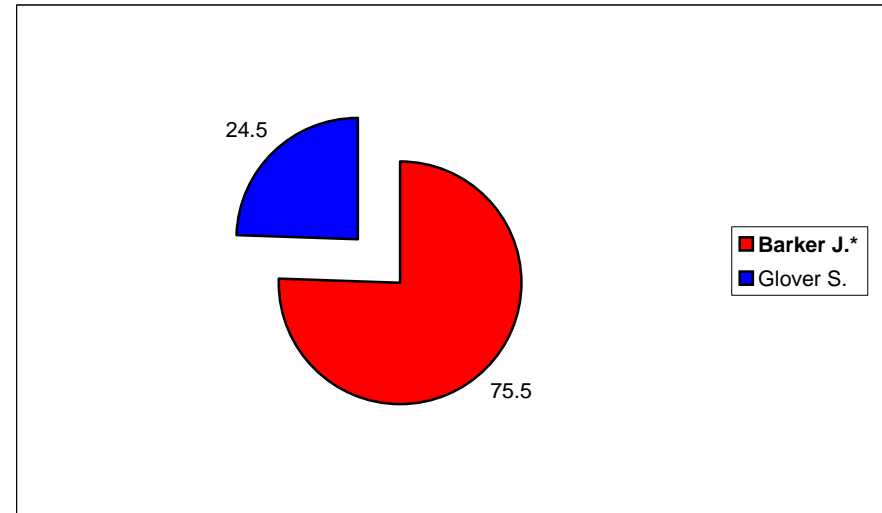

Hucknall East

Barker J.*
Glover S.

			Vote	Share %
Lab	Elected		2,828	75.5
Con	Not elected		920	24.5

Summary

Electorate	9796
Turnout %	38.3
Seats	1

Hucknall West

Smedley N. Ms.*
Tomlinson J.

			Vote	Share %
Lab	Elected		3,485	72
Con	Not elected		1,352	28

Summary

Electorate	13291
Turnout %	36.4
Seats	1

Kirkby-In-Ashfield North

			Vote	Share %
■ Thierry J.*	Lab	Elected	2,133	80.5
■ Bristol R.	Con	Not elected	518	19.5

Summary

Electorate	10285
Turnout %	25.8
Seats	1