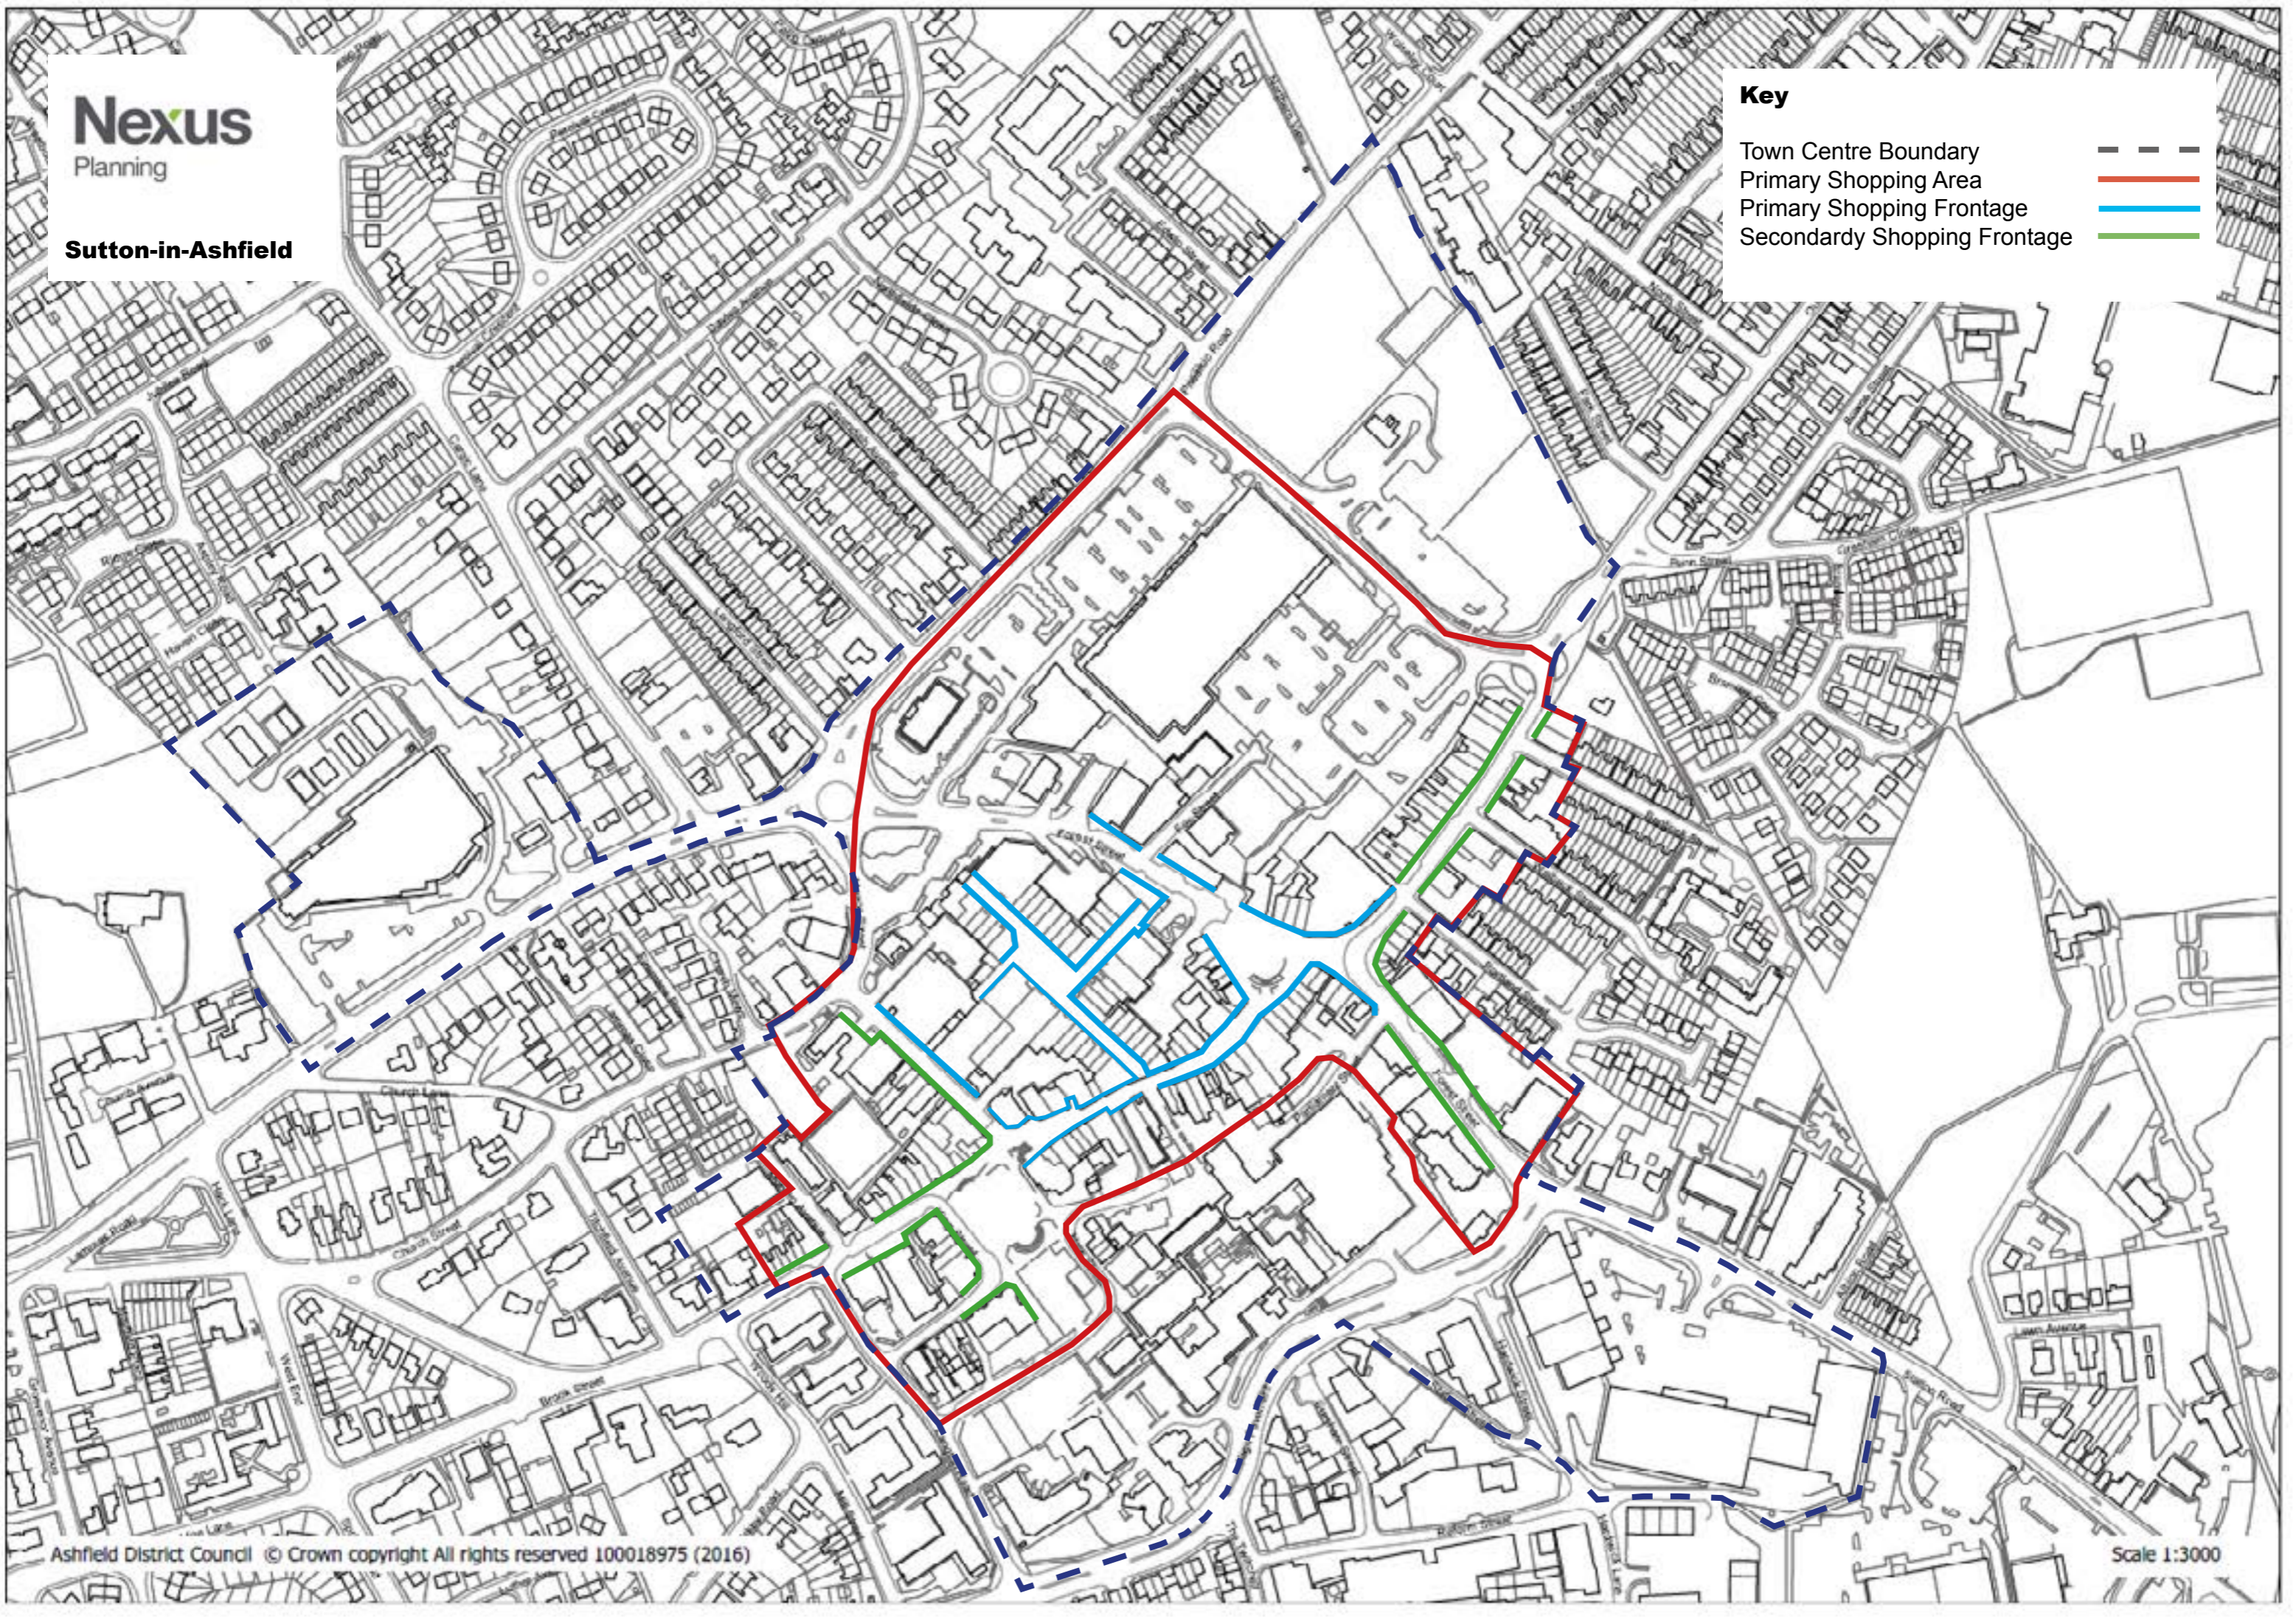

Appendix G I

Town Centre Boundaries

Key

District Shopping Centre
(Adopted Local Plan 2002)

Key

District Shopping Centre
(Adopted Local Plan 2002)

Nexus

Planning

Hucknall

Key

District Shopping Centre
(Adopted Local Plan 2002)

Key

- Town Centre Boundary ---
- Primary Shopping Area — (red)
- Primary Shopping Frontage — (blue)
- Secondary Shopping Frontage — (green)

Key

- Town Centre Boundary
- Primary Shopping Area
- Primary Shopping Frontage
- Secondary Shopping Frontage

Nexus
Planning

Hucknall

Key

- Town Centre Boundary 
- Primary Shopping Area 
- Primary Shopping Frontage 
- Secondary Shopping Frontage 