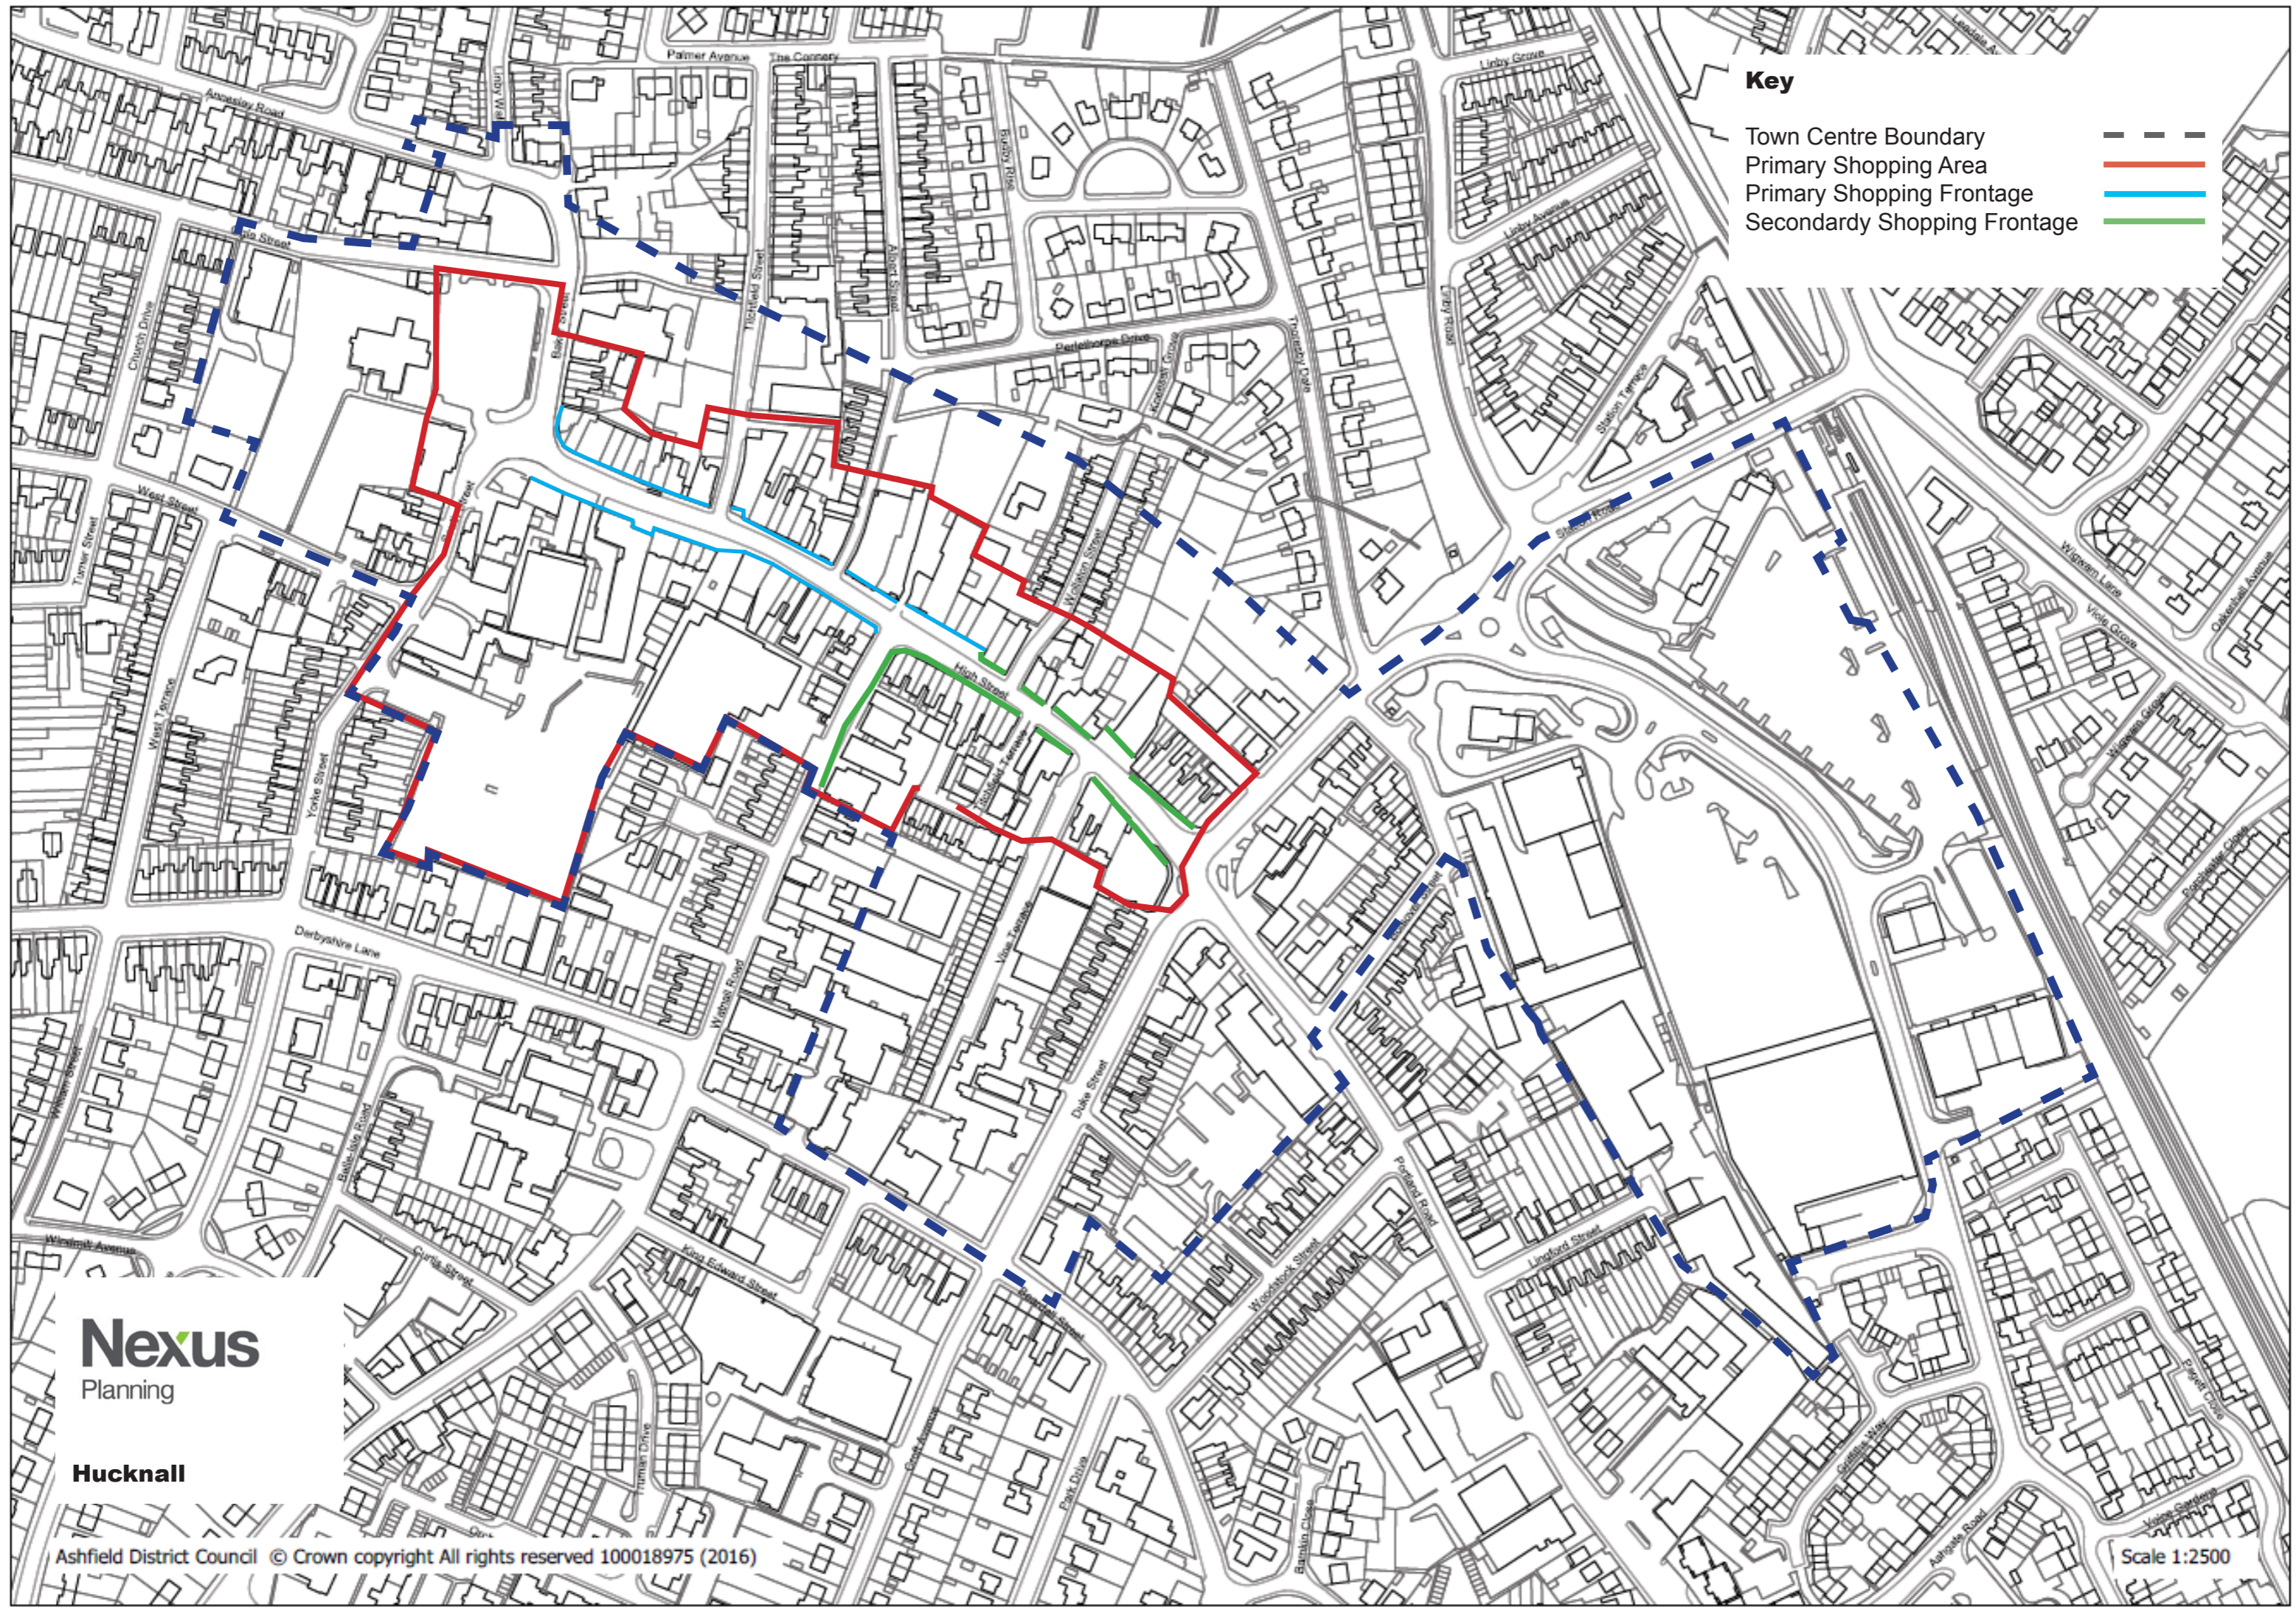

Appendix G I

Town Centre Boundaries

Key

District Shopping Centre
(Adopted Local Plan 2002)

Key

District Shopping Centre
(Adopted Local Plan 2002)

Nexus

Planning

Hucknall

Key

District Shopping Centre
(Adopted Local Plan 2002)

Key

- Town Centre Boundary ---
- Primary Shopping Area — (red)
- Primary Shopping Frontage — (blue)
- Secondary Shopping Frontage — (green)

Key

- Town Centre Boundary
- Primary Shopping Area
- Primary Shopping Frontage
- Secondary Shopping Frontage

Nexus
Planning

Hucknall

Key

- Town Centre Boundary 
- Primary Shopping Area 
- Primary Shopping Frontage 
- Secondary Shopping Frontage 