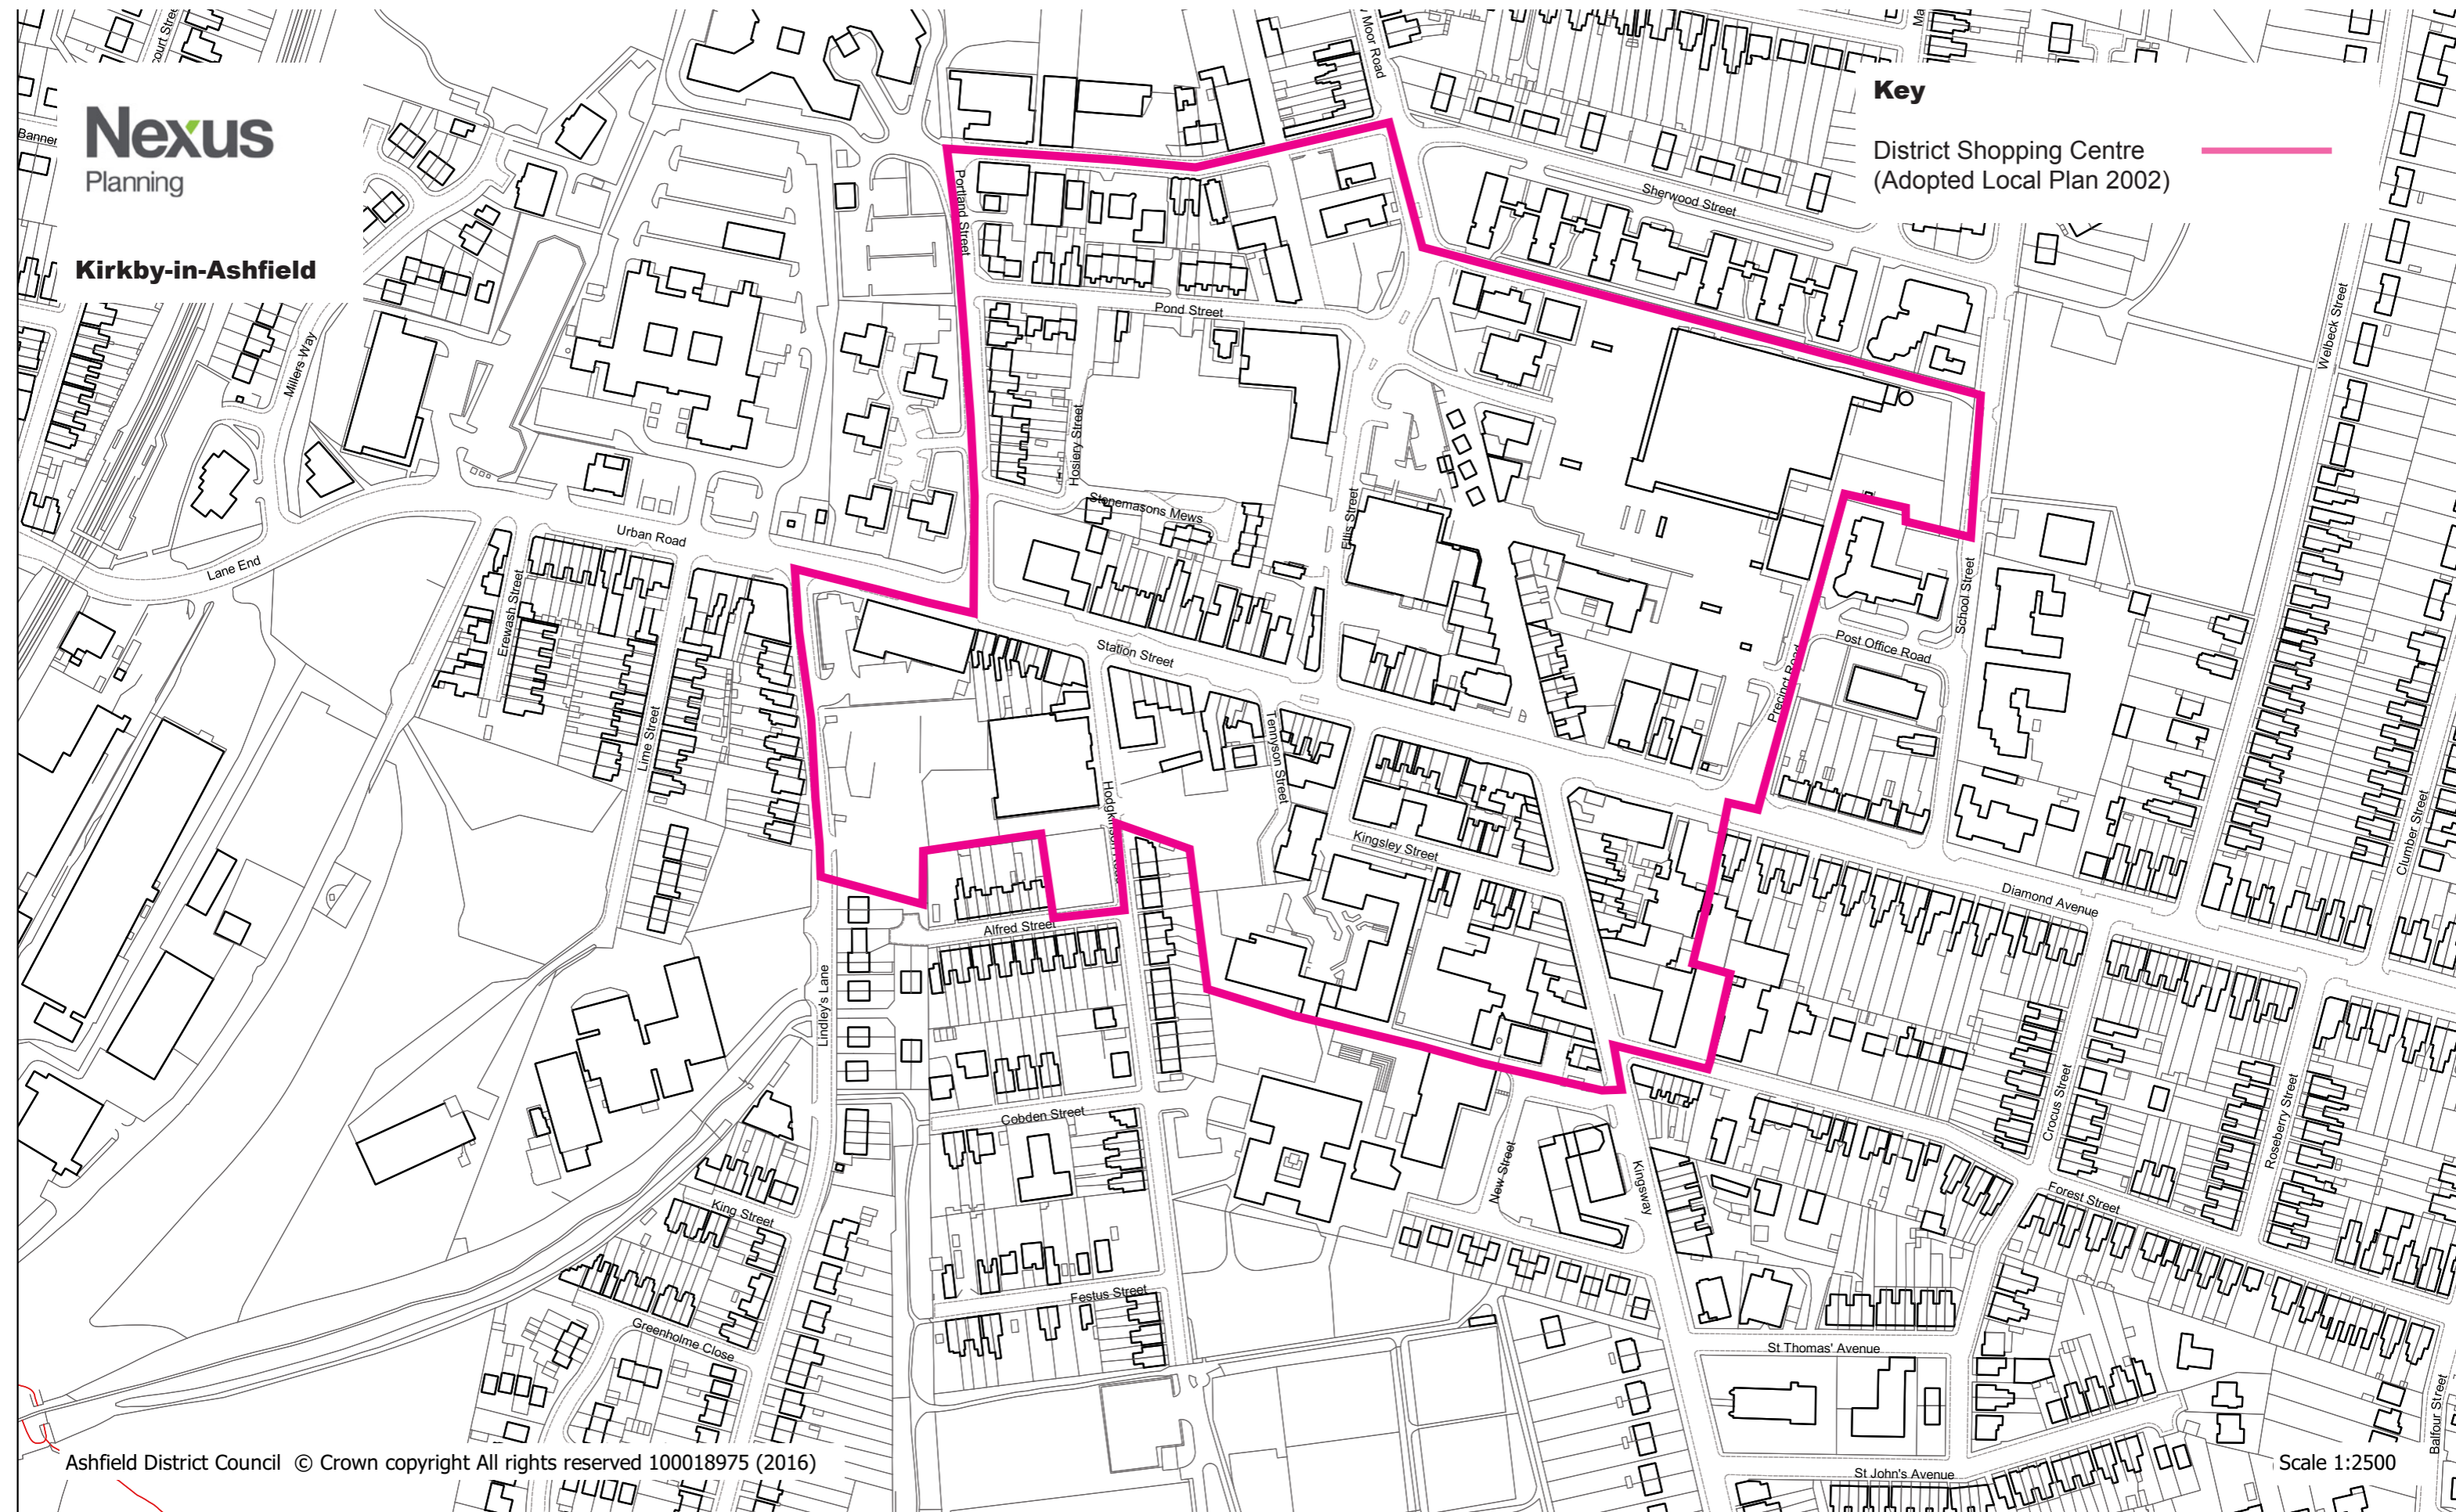

Appendix G I

Town Centre Boundaries

Key

District Shopping Centre
(Adopted Local Plan 2002)

Key

District Shopping Centre
(Adopted Local Plan 2002)

Nexus

Planning

Hucknall

Key

District Shopping Centre
(Adopted Local Plan 2002)

Key

- Town Centre Boundary ---
- Primary Shopping Area — (red)
- Primary Shopping Frontage — (blue)
- Secondary Shopping Frontage — (green)

Key

- Town Centre Boundary
- Primary Shopping Area
- Primary Shopping Frontage
- Secondary Shopping Frontage

Nexus
Planning

Hucknall

Key

- Town Centre Boundary 
- Primary Shopping Area 
- Primary Shopping Frontage 
- Secondary Shopping Frontage 