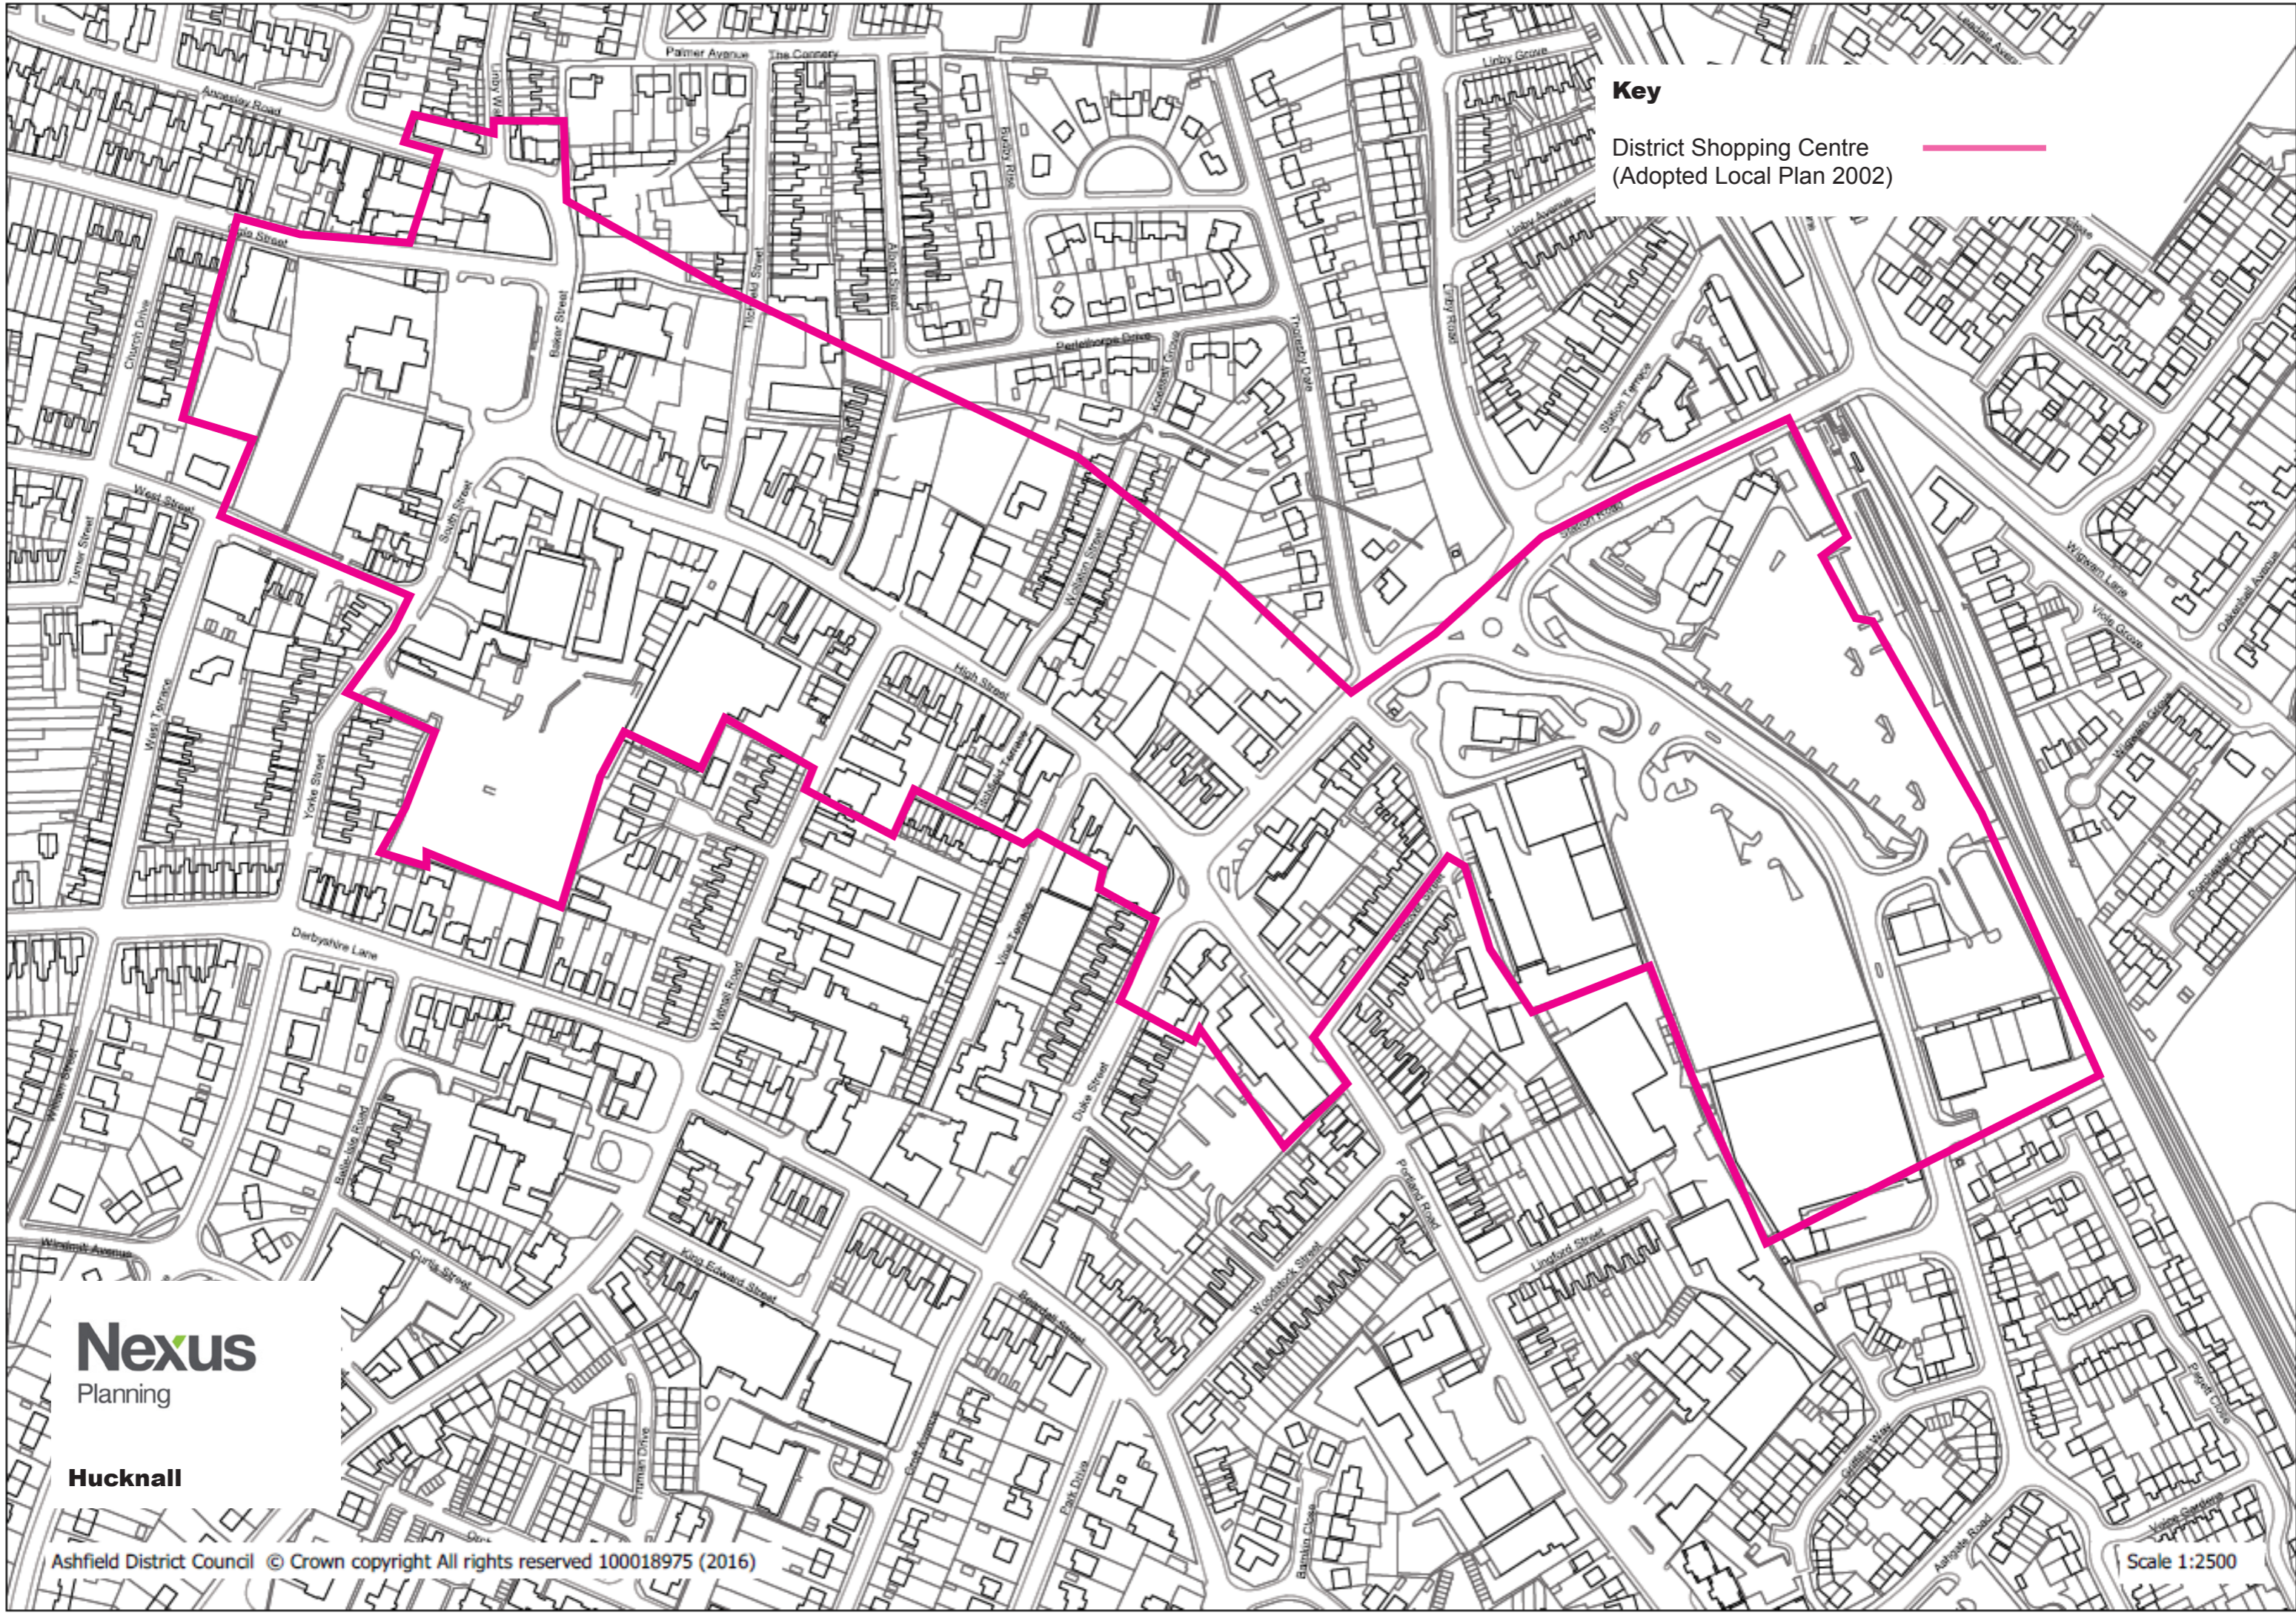

Appendix G I

Town Centre Boundaries

Key

District Shopping Centre
(Adopted Local Plan 2002)

Key

District Shopping Centre
(Adopted Local Plan 2002)

Nexus

Planning

Hucknall

Key

District Shopping Centre
(Adopted Local Plan 2002)

Key

- Town Centre Boundary ---
- Primary Shopping Area — (red)
- Primary Shopping Frontage — (blue)
- Secondary Shopping Frontage — (green)

Key

- Town Centre Boundary
- Primary Shopping Area
- Primary Shopping Frontage
- Secondary Shopping Frontage

Nexus
Planning

Hucknall

Key

- Town Centre Boundary 
- Primary Shopping Area 
- Primary Shopping Frontage 
- Secondary Shopping Frontage 