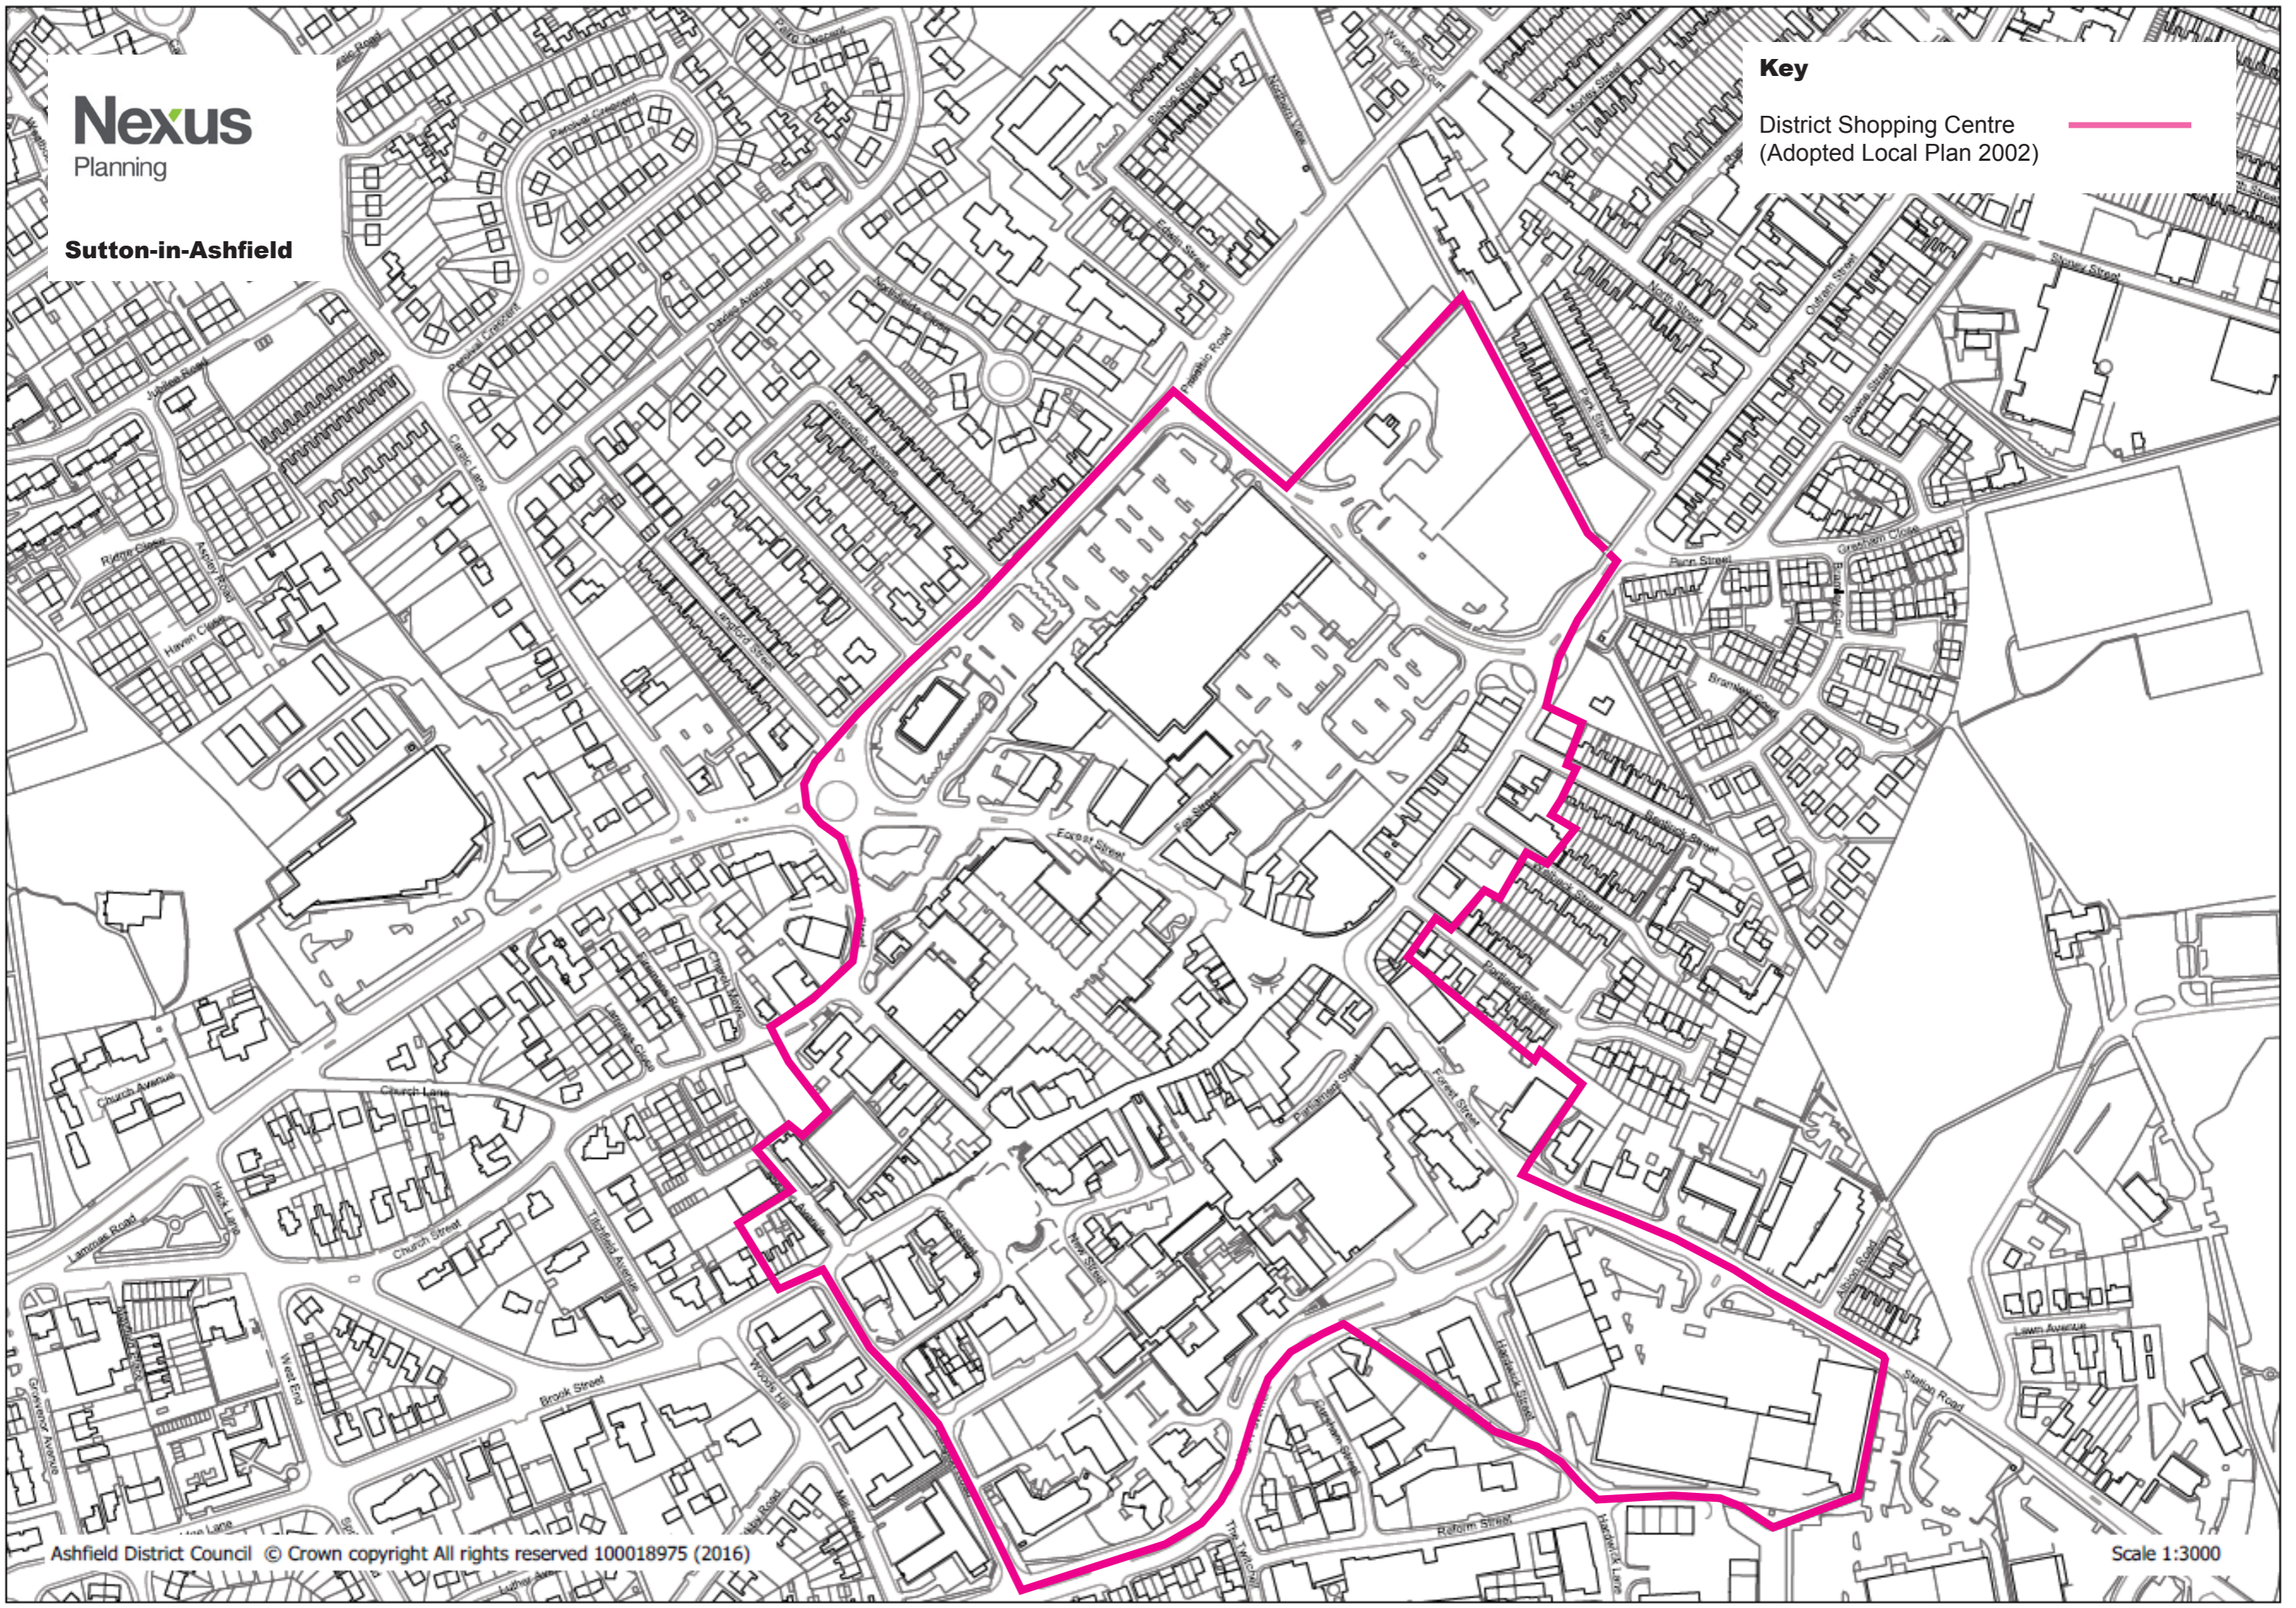

Appendix G I

Town Centre Boundaries

Key

District Shopping Centre
(Adopted Local Plan 2002)

Key

District Shopping Centre
(Adopted Local Plan 2002)

Nexus

Planning

Hucknall

Key

District Shopping Centre
(Adopted Local Plan 2002)

Key

- Town Centre Boundary ---
- Primary Shopping Area — (red)
- Primary Shopping Frontage — (blue)
- Secondary Shopping Frontage — (green)

Key

- Town Centre Boundary
- Primary Shopping Area
- Primary Shopping Frontage
- Secondary Shopping Frontage

Nexus
Planning

Hucknall

Key

- Town Centre Boundary 
- Primary Shopping Area 
- Primary Shopping Frontage 
- Secondary Shopping Frontage 